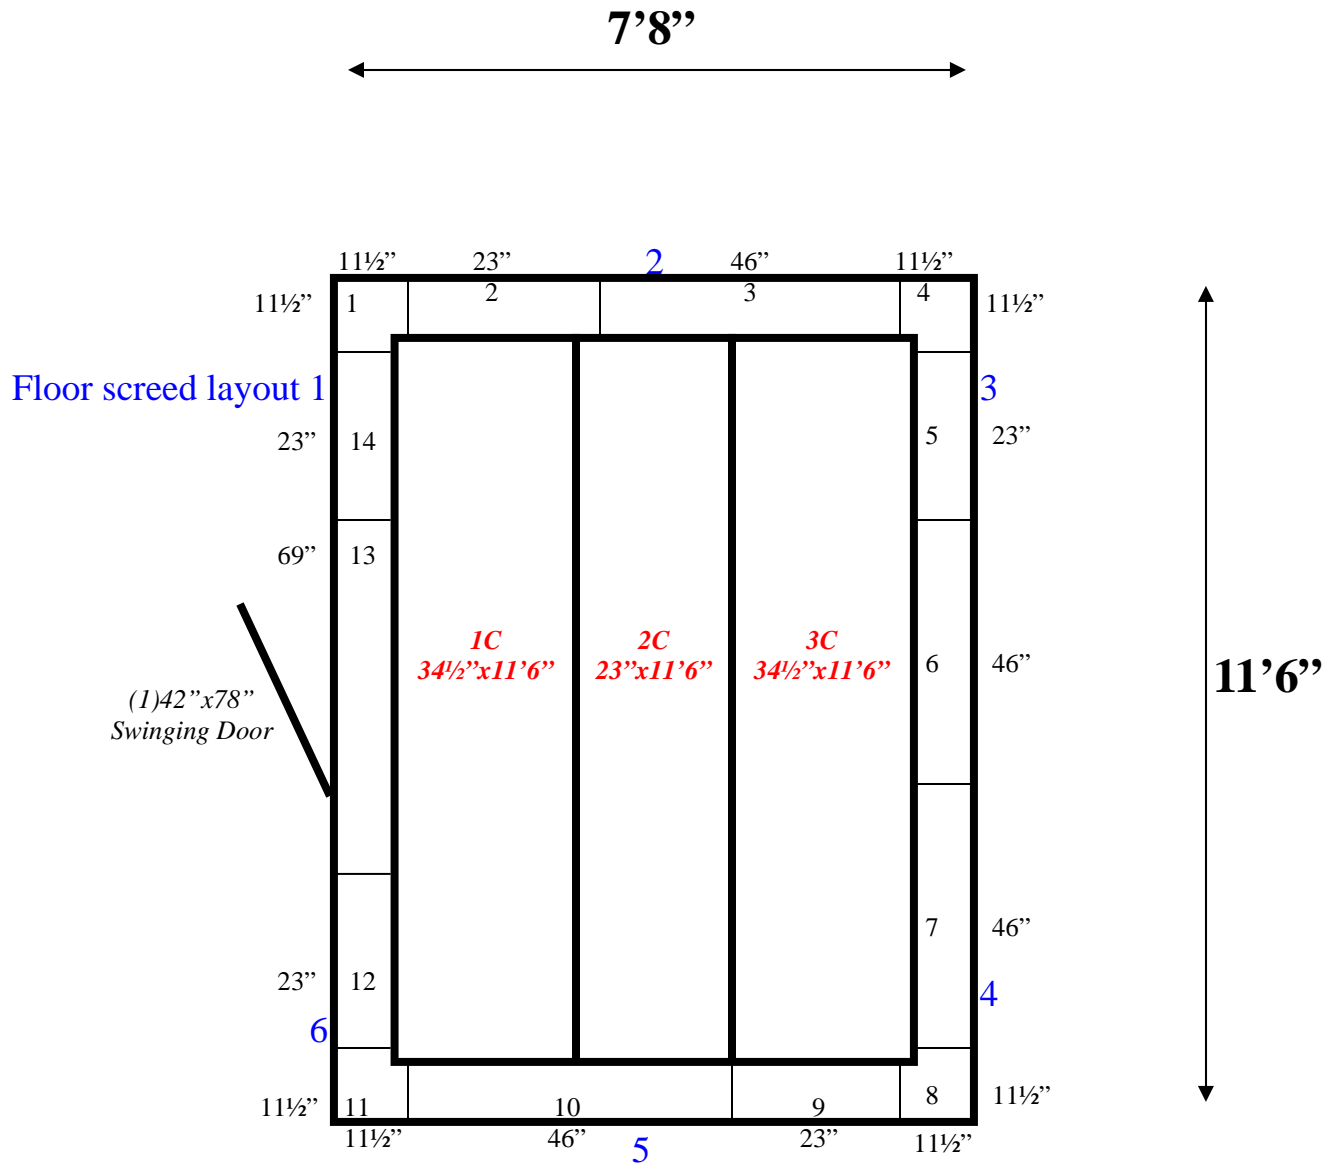

7'8" x 11'6" x 8'4" H
Walk-In Cooler or Walk-In Freezer
Wall & Ceiling Panels Diagram

32-10
Green

REFRIGERATION SUPERSTORE

World's Largest Inventory

New & Used Walk-In/ Drive-In Coolers/ Freezers/ Refrigeration Systems

1423 Planeview Drive, Oshkosh, WI 54904 Tel (920) 231-1711 Fax (920) 231-1701 www.barrinc.com

**7'8" x 11'6" x 8'4" H
Walk-In Cooler or Walk-In Freezer**

32-10
No color