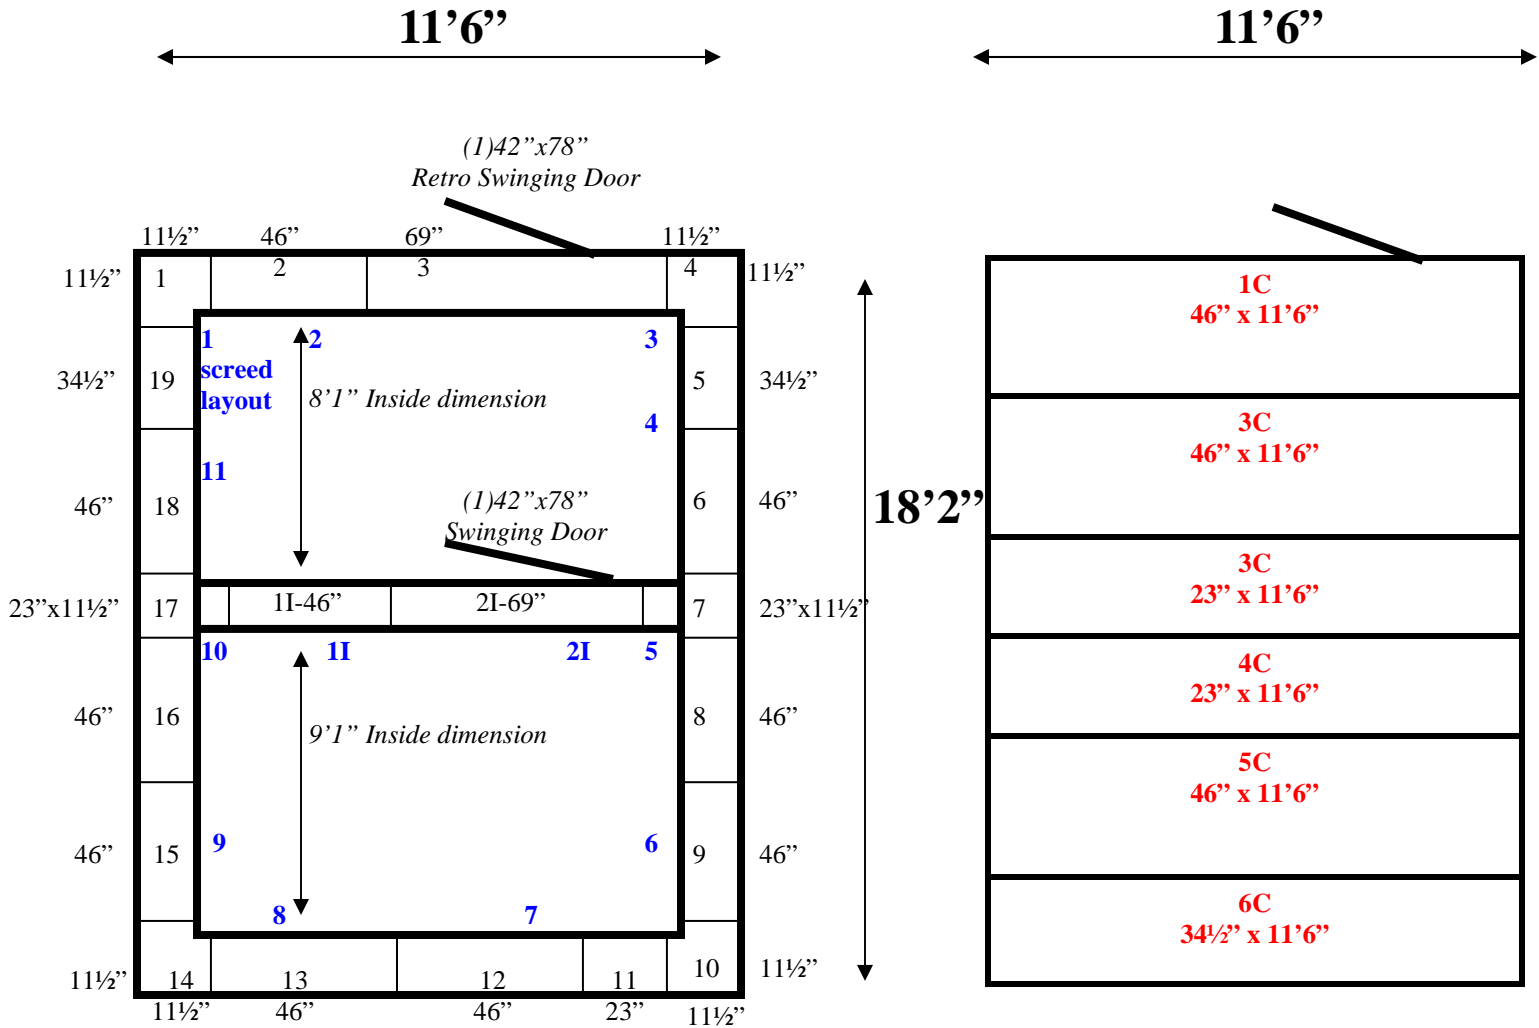

11'6" x 18'2" x 10'4" H
Walk-In Combination Cooler/ Freezer
Wall & Ceiling Panels Diagram

32-10
Black

REFRIGERATION SUPERSTORE

World's Largest Inventory

New & Used Walk-In/ Drive-In Coolers/ Freezers/ Refrigeration Systems

1423 Planeview Drive, Oshkosh, WI 54904 Tel (920) 231-1711 Fax (920) 231-1701 www.barrinc.com

11'6" x 18'2" x 10'4" H
Walk-In Combination Cooler/ Freezer

32-10
Black