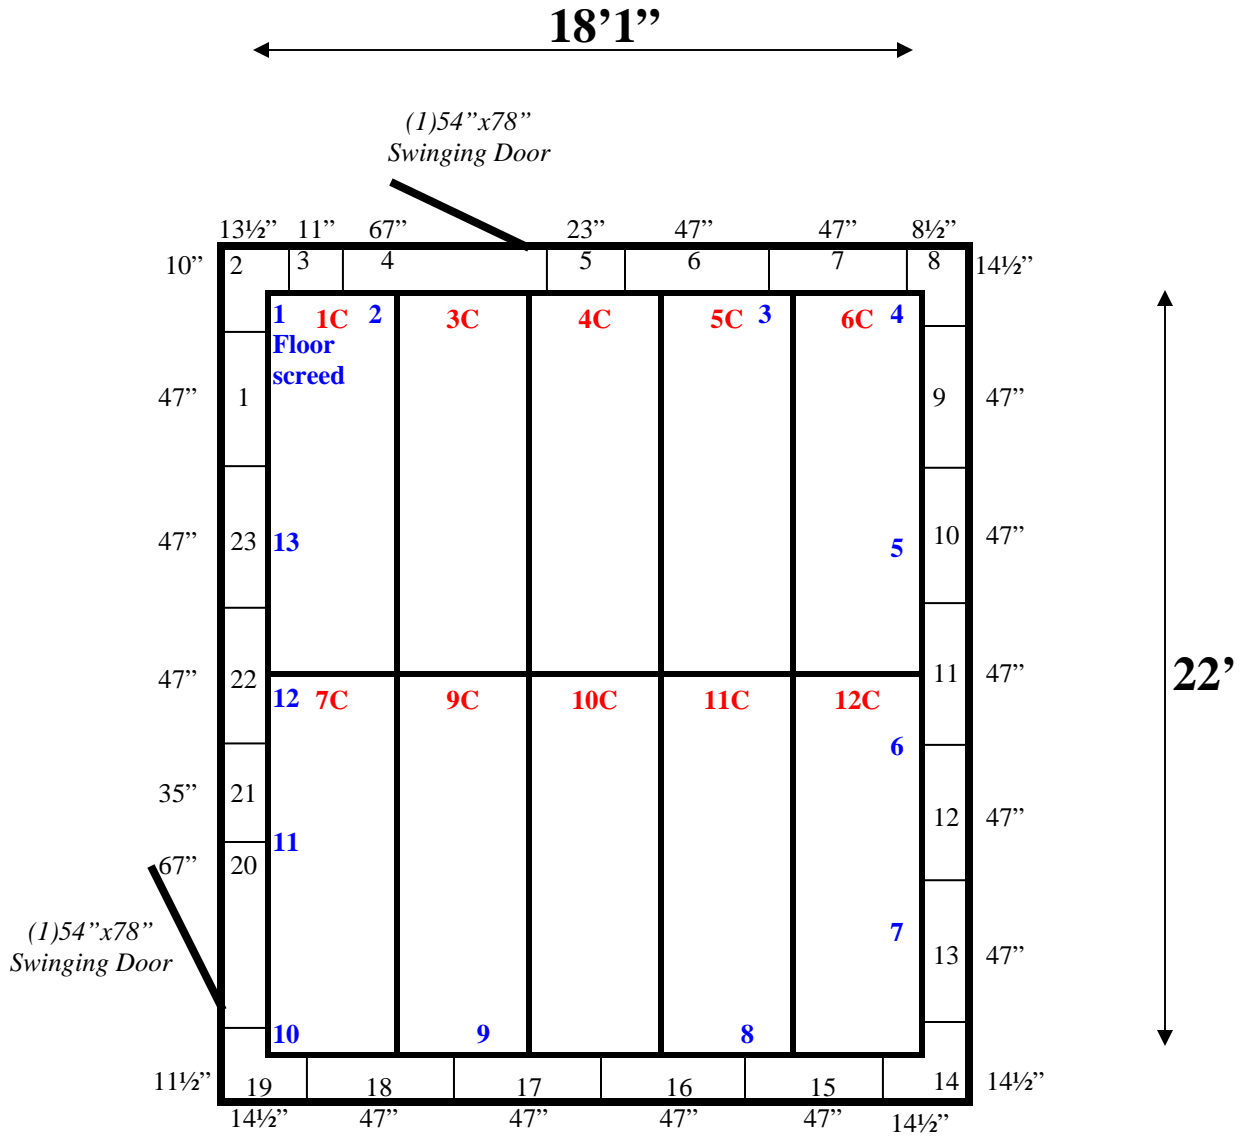

2C & 8C extra panels.

18'1" x 22' x 8'6" H
Walk-In Cooler or Walk-In Freezer
Wall & Ceiling Panels Diagram

26-10
Silver

REFRIGERATION SUPERSTORE

World's Largest Inventory

New & Used Walk-In/ Drive-In Coolers/ Freezers/ Refrigeration Systems

1423 Planeview Drive, Oshkosh, WI 54904 Tel (920) 231-1711 Fax (920) 231-1701 www.barrinc.com

**18'1" x 22' x 8'6" H
Walk-In Cooler or Walk-In Freezer**

26-10
Silver

REFRIGERATION SUPERSTORE

World's Largest Inventory