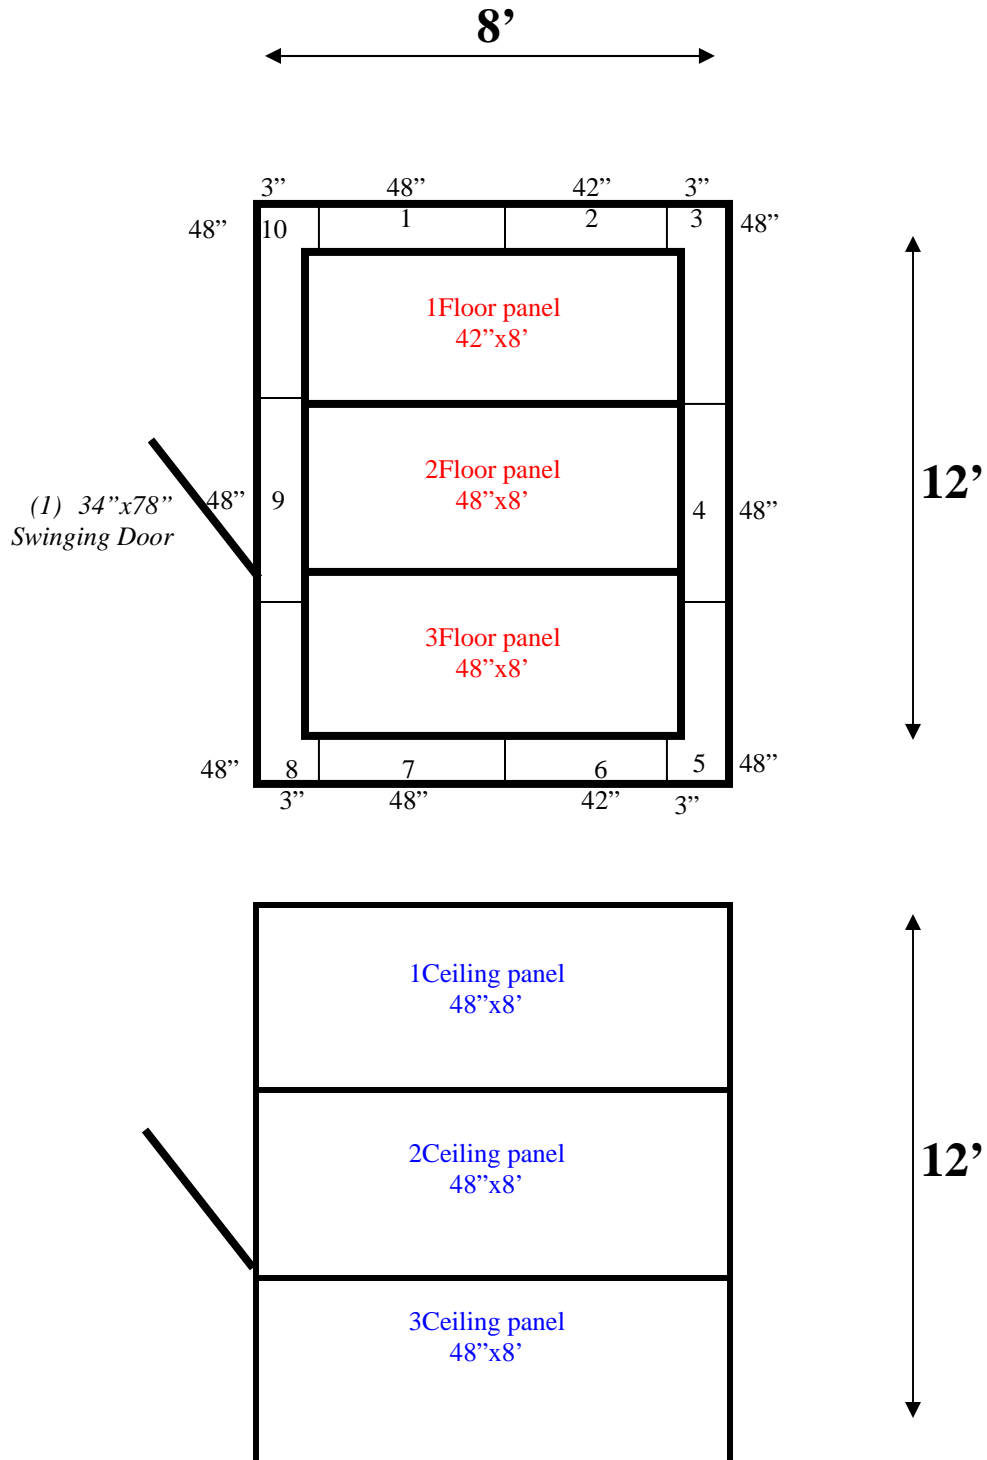

**8' x 12' x 8' H
Walk-In Cooler with Floor
Wall, Ceiling & Floor Panels Diagram**

11-10
No color

REFRIGERATION SUPERSTORE

World's Largest Inventory

New & Used Walk-In/ Drive-In Coolers/ Freezers/ Refrigeration Systems

1423 Planeview Drive, Oshkosh, WI 54904 Tel (920) 231-1711 Fax (920) 231-1701 www.barrinc.com

**8' x 12' x 8' H
Walk-In Cooler with Floor**

11-10
No color