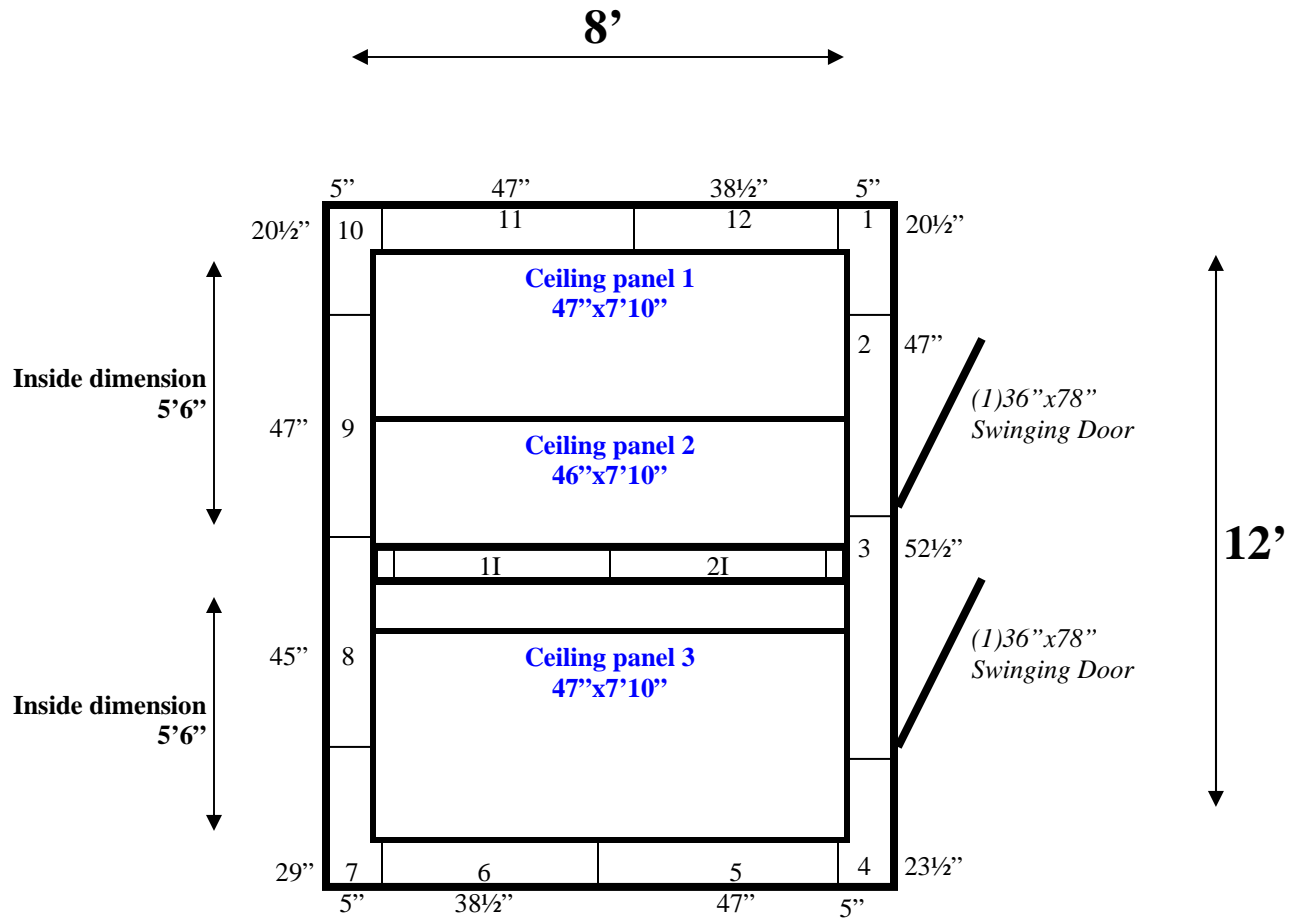

**8' x 12' x 9'11" H
Combination Walk-In Cooler/ Freezer
Wall & Ceiling Panels Diagram**

19-10
Black

REFRIGERATION SUPERSTORE

World's Largest Inventory

New & Used Walk-In/ Drive-In Coolers/ Freezers/ Refrigeration Systems