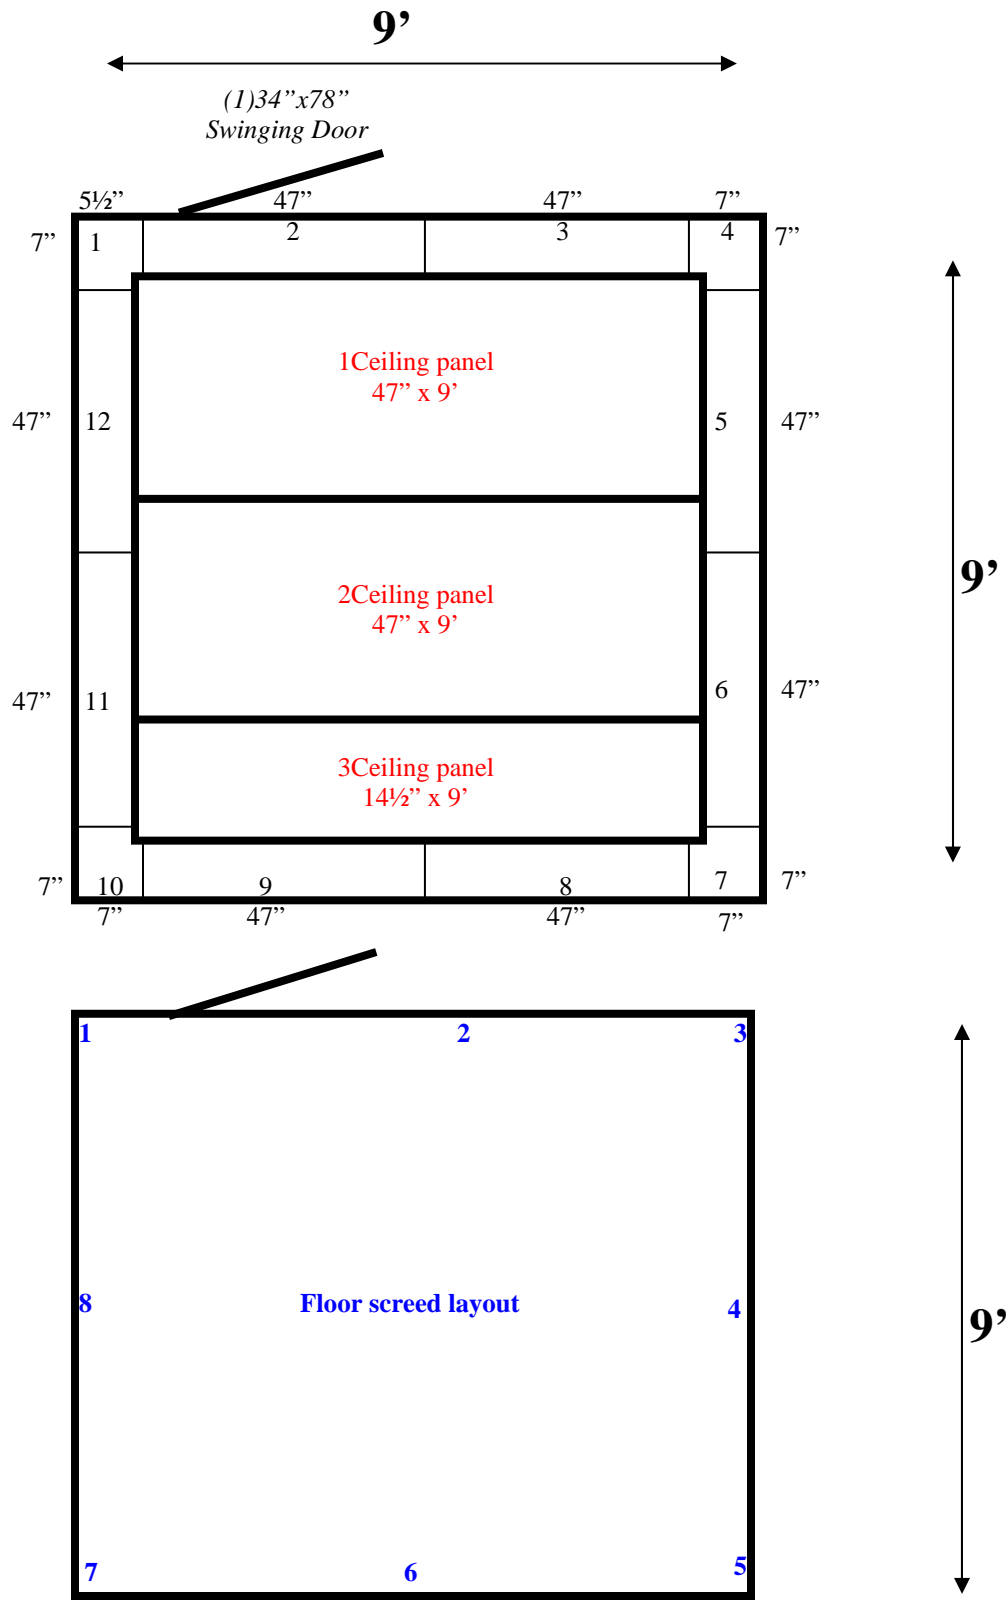

**9' x 9' x 8'6" H
Walk-In Cooler or Walk-In Freezer
Wall & Ceiling Panels Diagram**

23-10
Dk Blue

REFRIGERATION SUPERSTORE

World's Largest Inventory

New & Used Walk-In/ Drive-In Coolers/ Freezers/ Refrigeration Systems

1423 Planeview Drive, Oshkosh, WI 54904 Tel (920) 231-1711 Fax (920) 231-1701 www.barrinc.com

**9' x 9' x 8'6" H
Walk-In Cooler or Walk-In Freezer**

23-10
Dk Blue