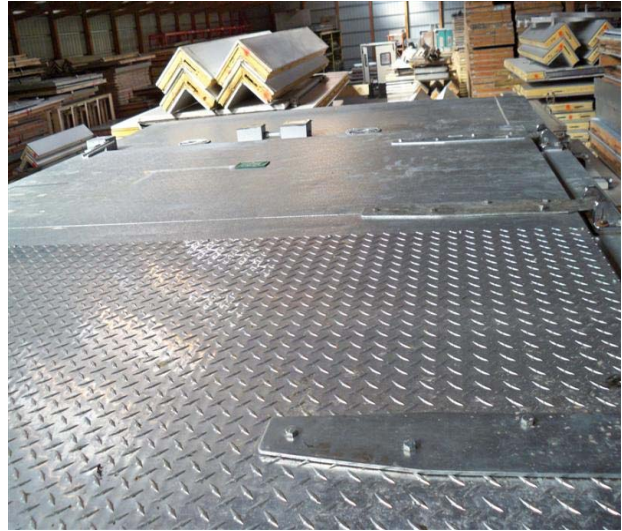

REFRIGERATION SUPERSTORE

World's Largest Inventory

New & Used Walk-In/ Drive-In Coolers/ Freezers/ Refrigeration Systems

1423 Planeview Drive, Oshkosh, WI 54904 Tel (920) 231-1711 Fax (920) 231-1701 www.barrinc.com

20'2" x 34'1" x 10'6" H
Walk-In Cooler or Walk-In Freezer

19-10
Grey