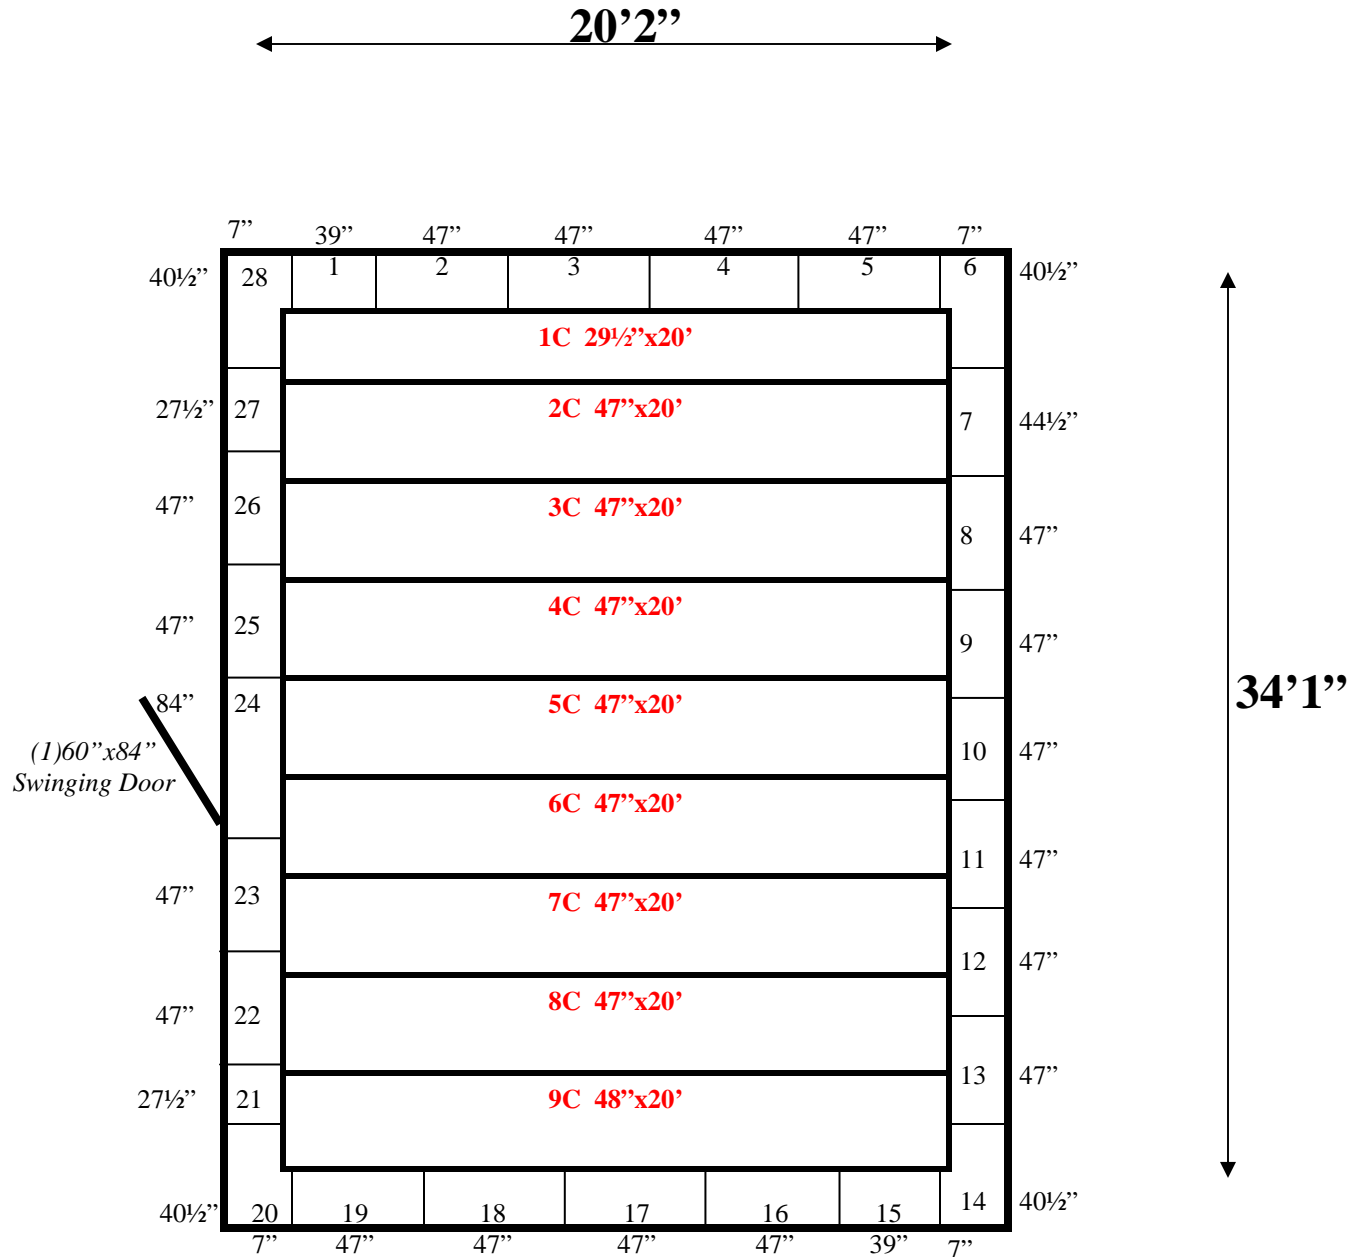

*Door is 3 piece legs & header.
6" legs, 72" header.*

20'2" x 34'1" x 10'6" H
Walk-In Cooler or Walk-In Freezer
Wall & Ceiling Panels Diagram

19-10
Grey

REFRIGERATION SUPERSTORE

World's Largest Inventory

New & Used Walk-In/ Drive-In Coolers/ Freezers/ Refrigeration Systems

1423 Planeview Drive, Oshkosh, WI 54904 Tel (920) 231-1711 Fax (920) 231-1701 www.barrinc.com

**20'2" x 34'1" x 10'6" H
Walk-In Cooler or Walk-In Freezer**

19-10
Grey

REFRIGERATION SUPERSTORE

World's Largest Inventory