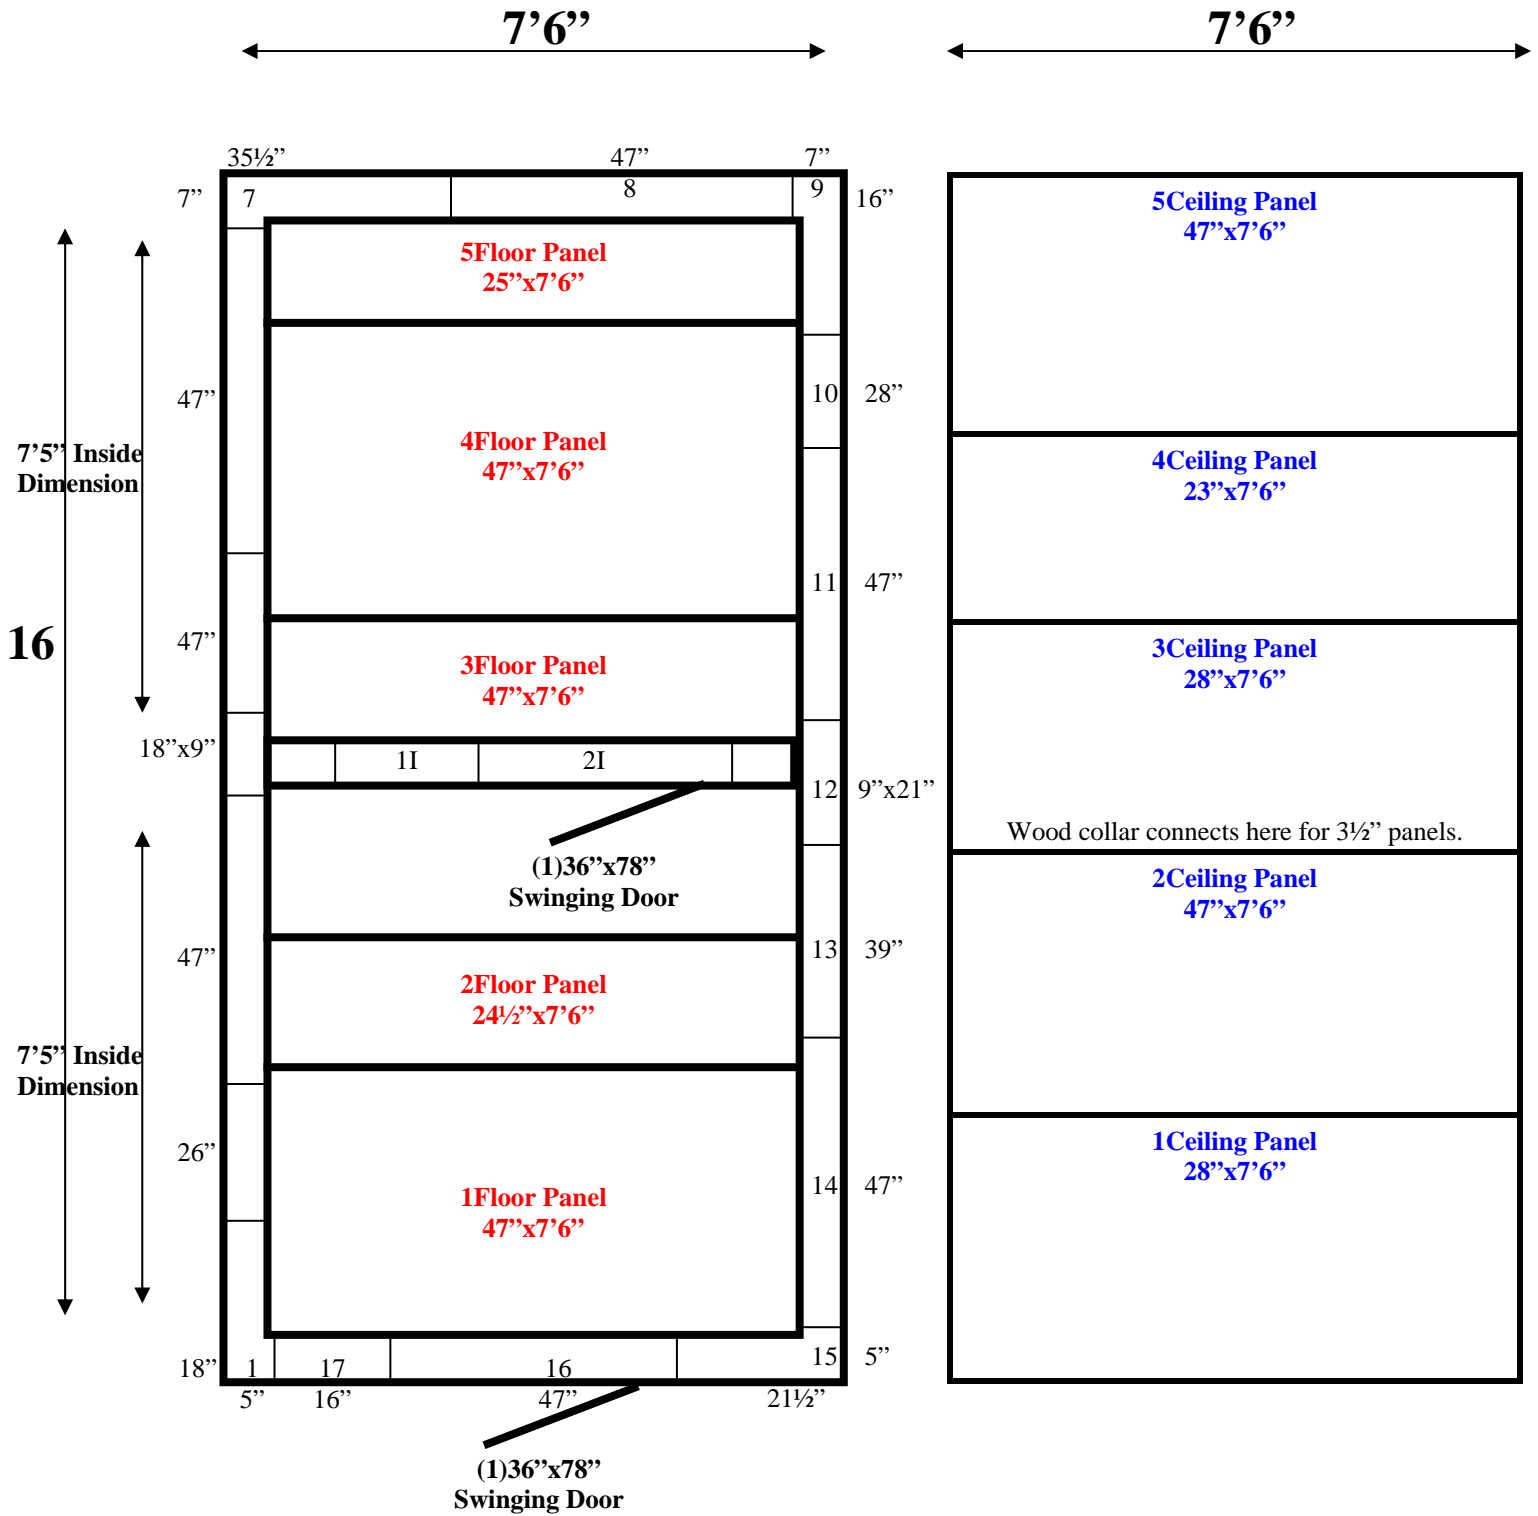

**7'6" x 16' x 8' H
Walk-In Combination Cooler/Freezer
Wall, Ceiling & Floor Panels Diagram**

REFRIGERATION SUPERSTORE

World's Largest Inventory

New & Used Walk-In/ Drive-In Coolers/ Freezers/ Refrigeration Systems