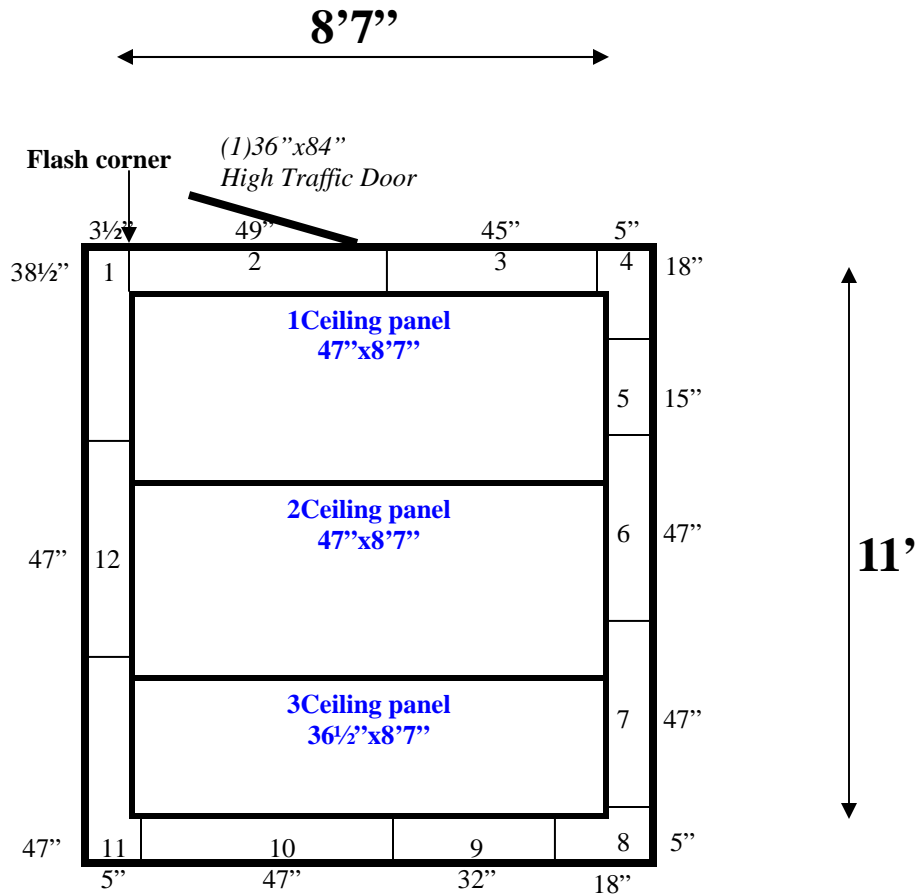

**8'7" x 11' x 10' H
Walk-In Cooler or Walk-In Freezer
Wall & Ceiling Panels Diagram**

18-10
Grey

REFRIGERATION SUPERSTORE

World's Largest Inventory

New & Used Walk-In/ Drive-In Coolers/ Freezers/ Refrigeration Systems