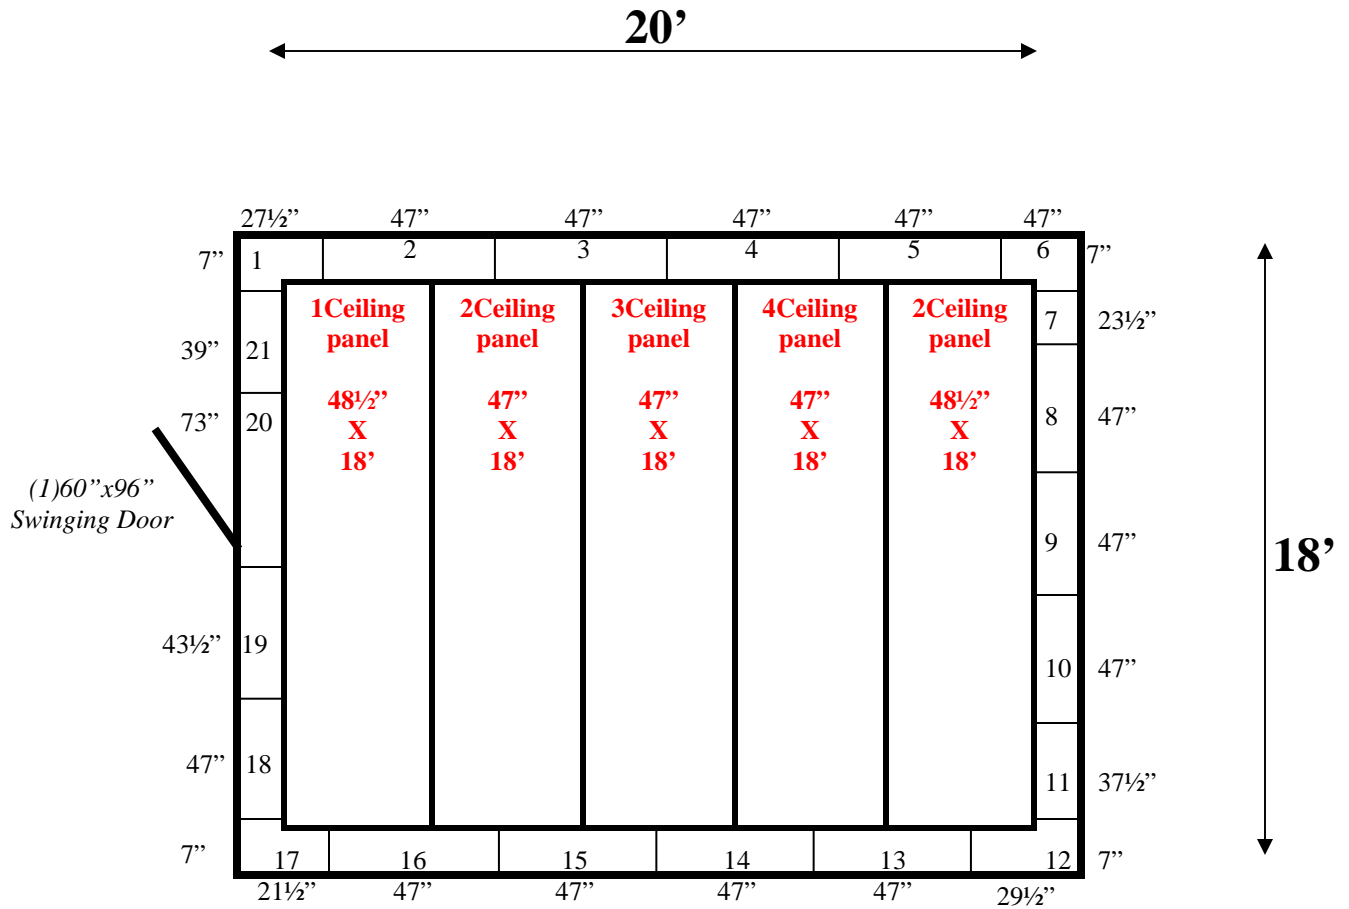

18' x 20' x 11'10" H
Walk-In Cooler or Walk-In Freezer
Wall & Ceiling Panels Diagram

19-10
 Pink

REFRIGERATION SUPERSTORE

World's Largest Inventory

New & Used Walk-In/ Drive-In Coolers/ Freezers/ Refrigeration Systems

1423 Planeview Drive, Oshkosh, WI 54904 Tel (920) 231-1711 Fax (920) 231-1701 www.barrinc.com

**18' x 20' x 11'10" H
Walk-In Cooler or Walk-In Freezer**

19-10
Pink