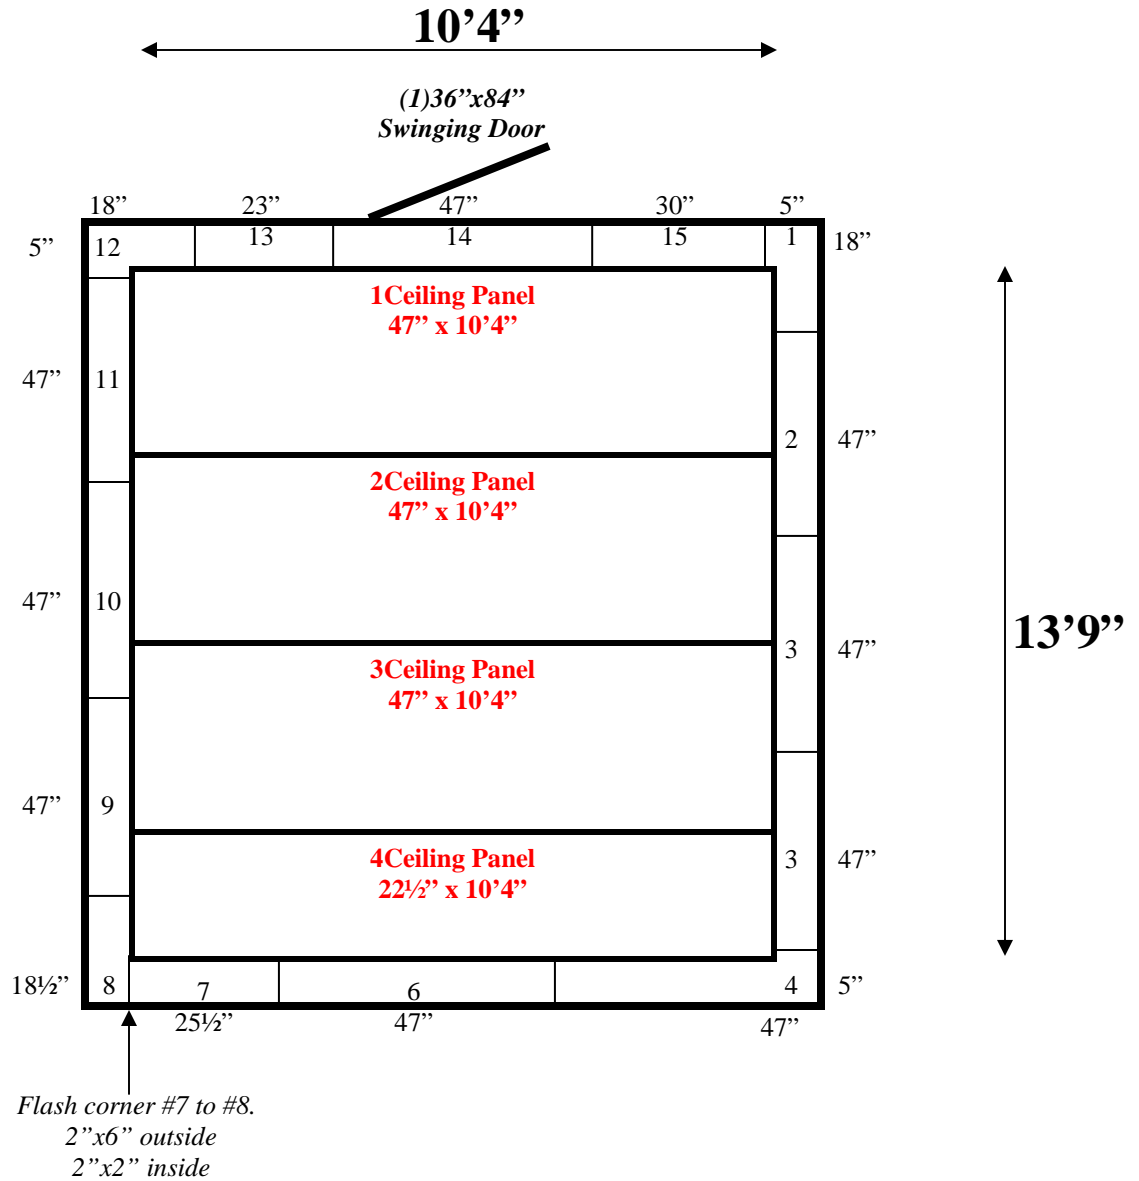

**10'4" x 13'9" x 10' H  
Walk-In Cooler or Walk-In Freezer  
Wall & Ceiling Panels Diagram**

18-10  
Pink

**REFRIGERATION SUPERSTORE**

*World's Largest Inventory*

*New & Used Walk-In/ Drive-In Coolers/ Freezers/ Refrigeration Systems*

1423 Planeview Drive, Oshkosh, WI 54904 Tel (920) 231-1711 Fax (920) 231-1701 [www.barrinc.com](http://www.barrinc.com)

**10'4" x 13'9" x 10' H  
Walk-In Cooler or Walk-In Freezer**

18-10  
Pink