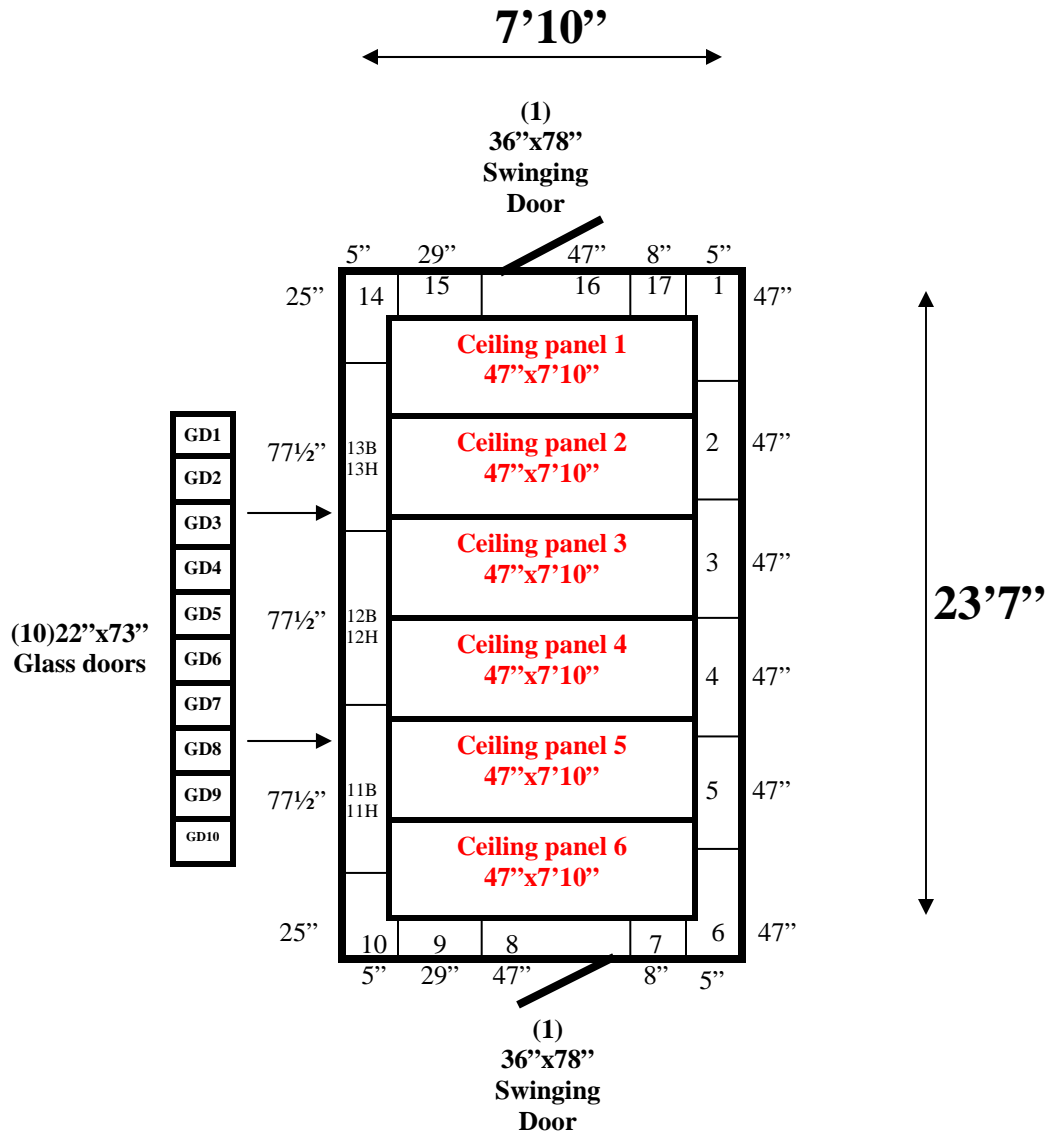

**7'10" x 23'7" x 7'4" H
Walk-In Cooler with Glass Doors
Wall & Ceiling Panels Diagram**

17-10
No color

REFRIGERATION SUPERSTORE

World's Largest Inventory

New & Used Walk-In/ Drive-In Coolers/ Freezers/ Refrigeration Systems