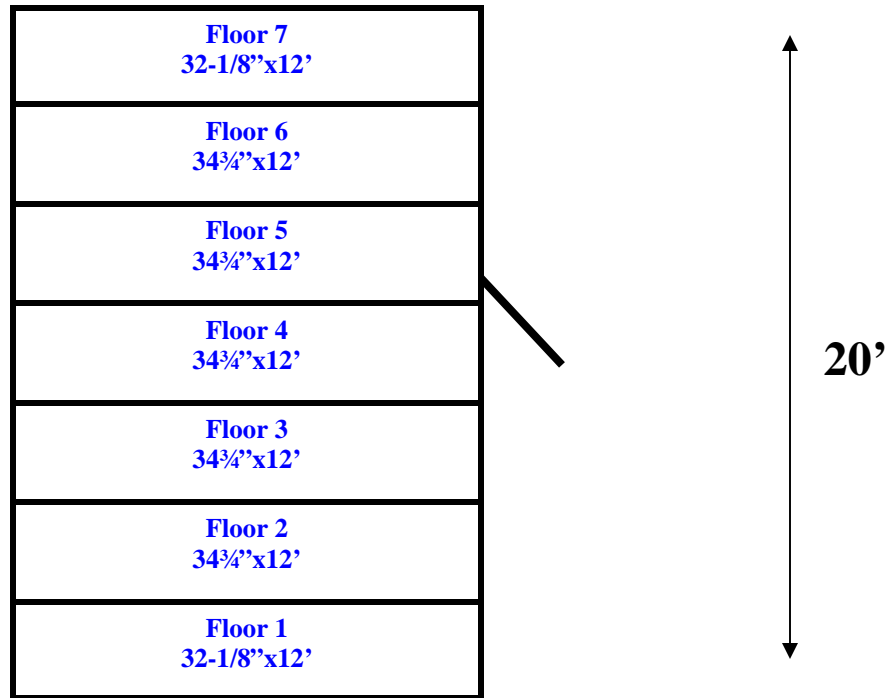

**12' x 20' x 8'6" H
Walk-In Freezer with Floor
Wall, Ceiling & Floor Panel Diagrams**

130-09
No color

REFRIGERATION SUPERSTORE

World's Largest Inventory

New & Used Walk-In/ Drive-In Coolers/ Freezers/ Refrigeration Systems