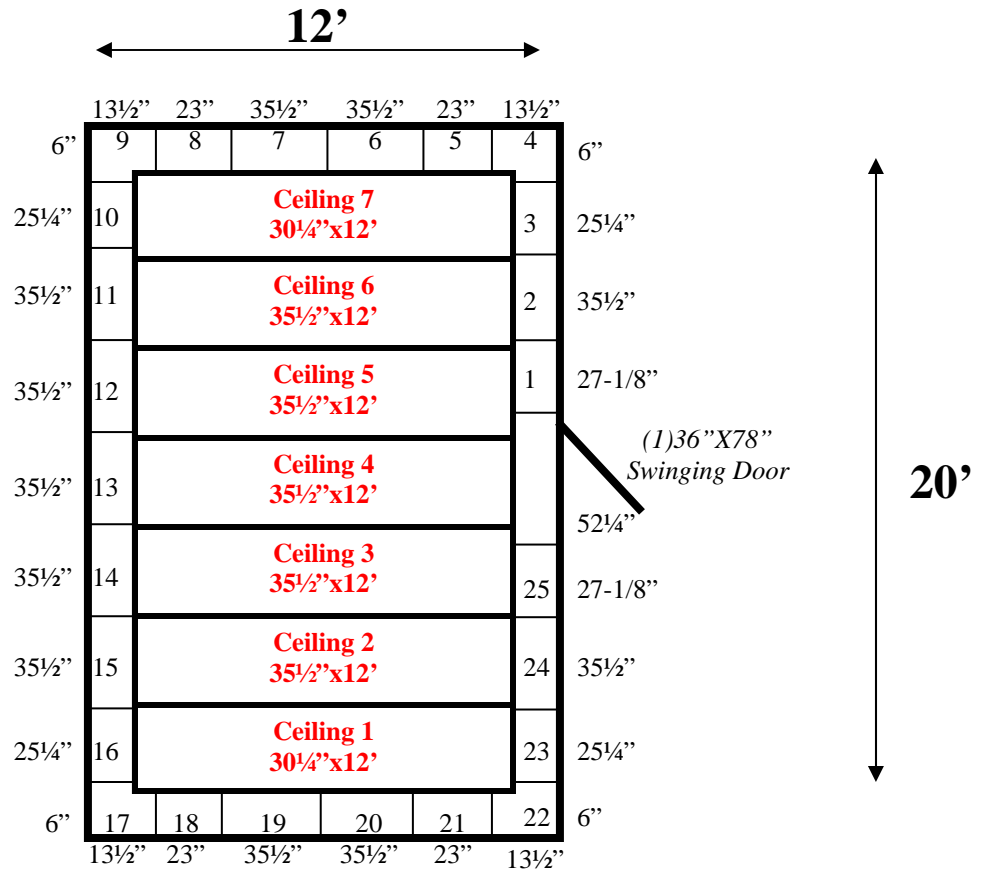

**12' x 20' x 8'6" H
Walk-In Freezer with Floor
Wall, Ceiling & Floor Panel Diagrams**

130-09
No color

REFRIGERATION SUPERSTORE

World's Largest Inventory

New & Used Walk-In/ Drive-In Coolers/ Freezers/ Refrigeration Systems

1423 Planeview Drive, Oshkosh, WI 54904 Tel (920) 231-1711 Fax (920) 231-1701 www.barrinc.com

**12' x 20' x 8'6" H
Walk-In Freezer with Floor**

130-09
No color

REFRIGERATION SUPERSTORE

World's Largest Inventory