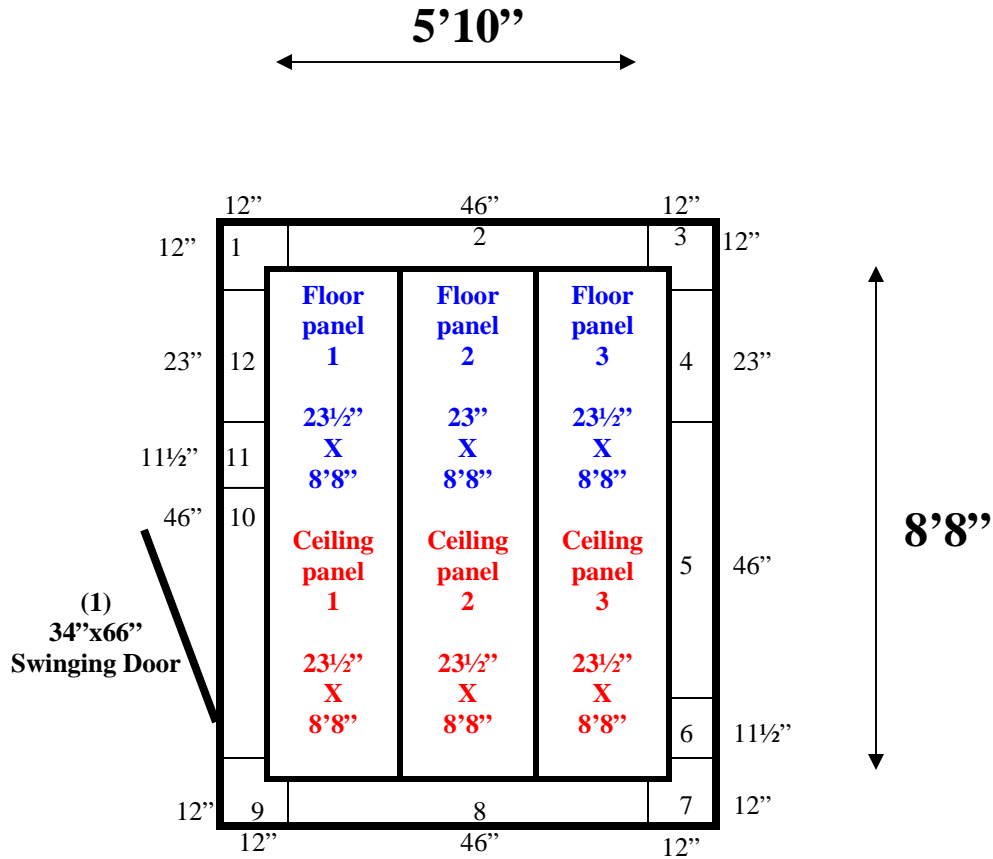

Floor & Ceiling Panels layout the same.

**5'10" x 8'8" x 6'6" H
Walk-In Freezer with Floor
Wall, Ceiling & Floor Panels Diagram**

142-09
Brown

REFRIGERATION SUPERSTORE

World's Largest Inventory

New & Used Walk-In/ Drive-In Coolers/ Freezers/ Refrigeration Systems

1423 Planeview Drive, Oshkosh, WI 54904 Tel (920) 231-1711 Fax (920) 231-1701 www.barrinc.com

**5'10" x 8'8" x 6'6" H
Walk-In Freezer with Floor**

142-09
Brown