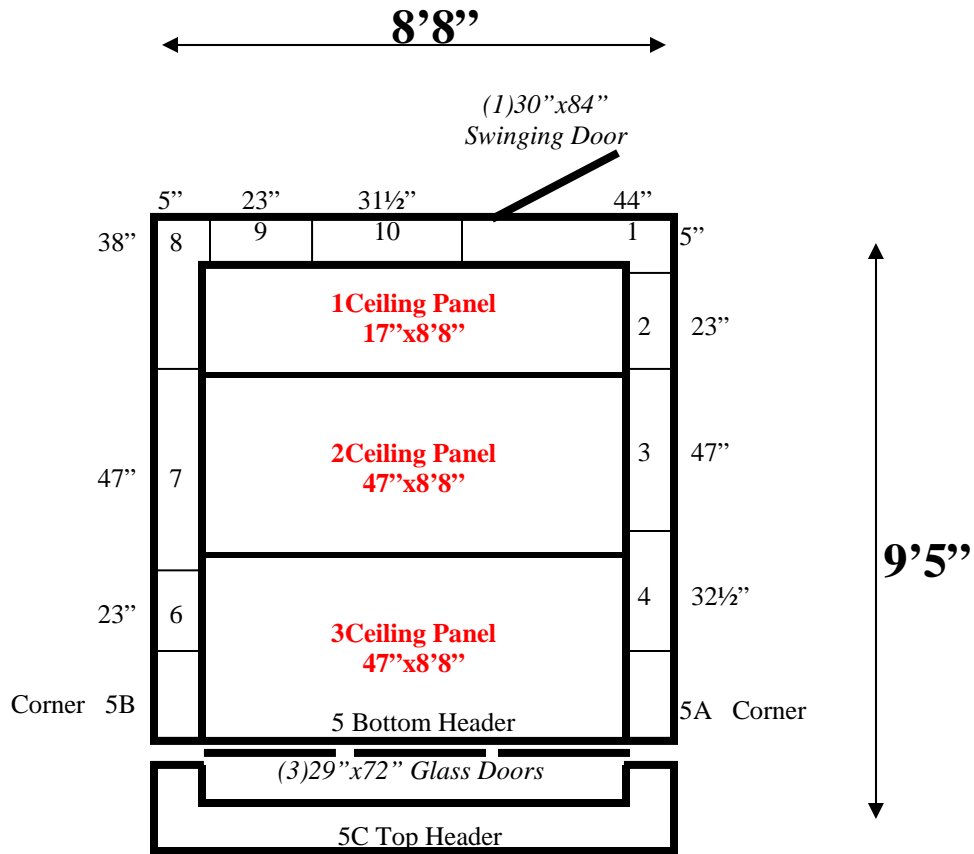

8'8" x 9'5" x 9'4" H
Walk-In Cooler with Glass Doors
Wall & Ceiling Panels Diagram

123-09
Orange

REFRIGERATION SUPERSTORE

World's Largest Inventory

New & Used Walk-In/ Drive-In Coolers/ Freezers/ Refrigeration Systems

1423 Planeview Drive, Oshkosh, WI 54904 Tel (920) 231-1711 Fax (920) 231-1701 www.barrinc.com

**8'8" x 9'5" x 9'4" H
Walk-In Cooler with Glass Doors**

123-09
Orange