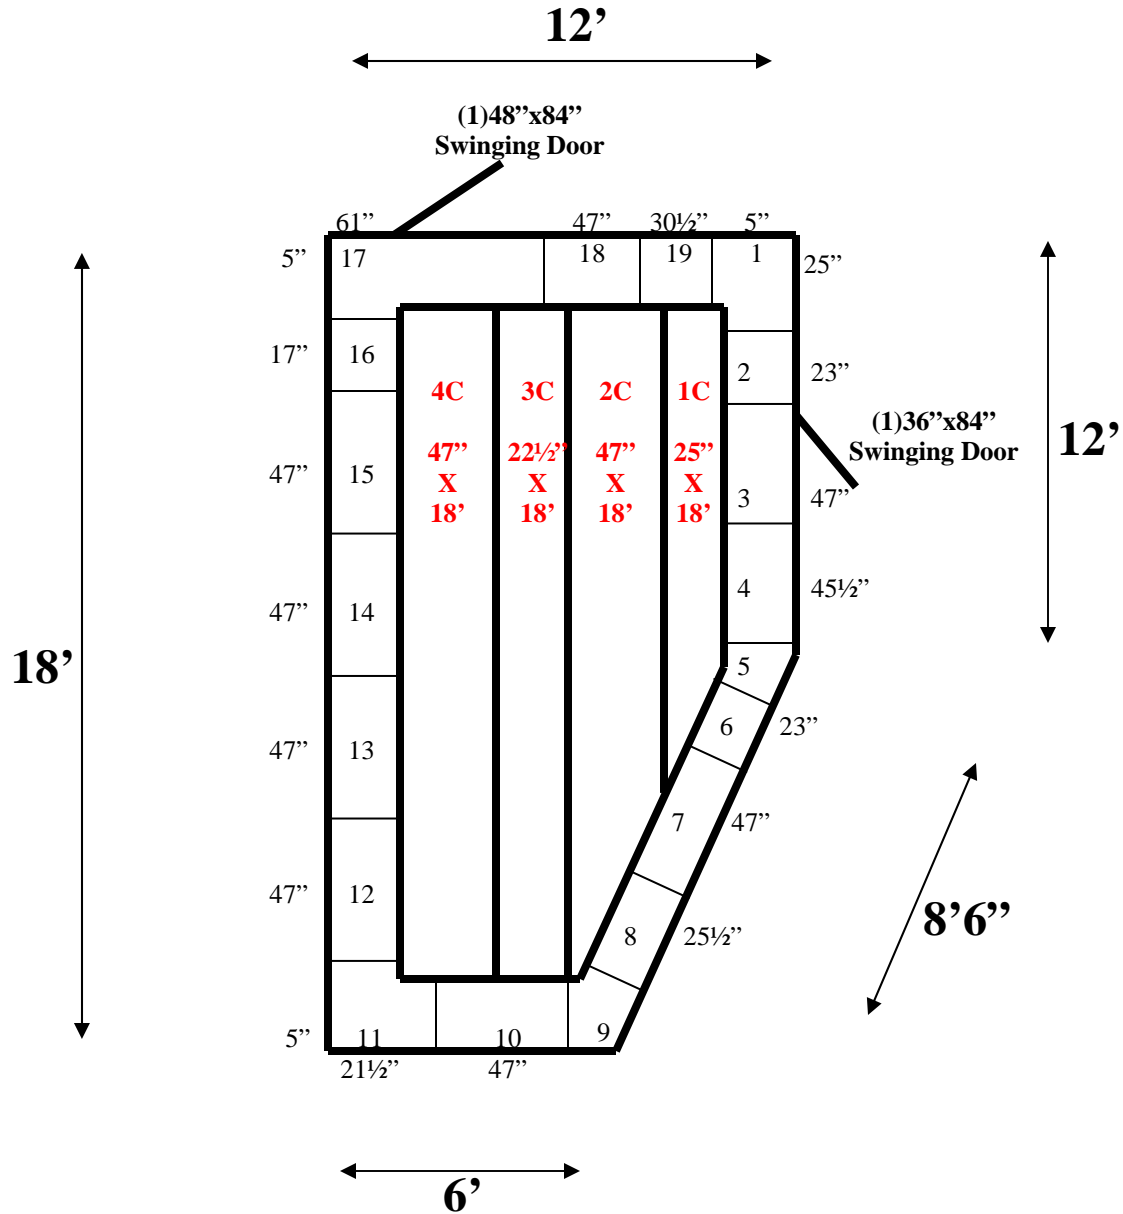

**12' x 18' x 9'4" H
Walk-In Cooler or Freezer
Wall and Ceiling Panels Diagram**

124-09
Orange

REFRIGERATION SUPERSTORE

World's Largest Inventory

New & Used Walk-In/ Drive-In Coolers/ Freezers/ Refrigeration Systems