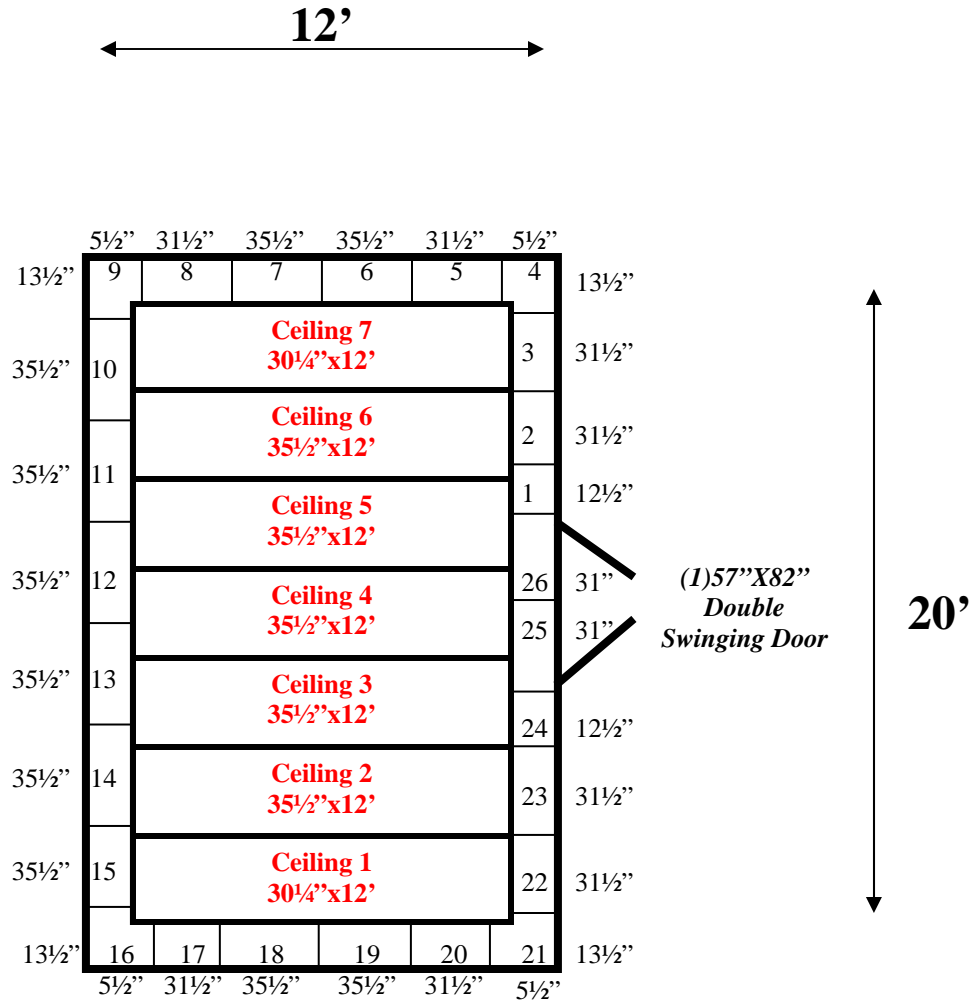

12' x 20' x 8'6" H
Walk-In Cooler or Walk-In Freezer
Wall & Ceiling Panel Diagrams

130-09
No color

REFRIGERATION SUPERSTORE

World's Largest Inventory

New & Used Walk-In/ Drive-In Coolers/ Freezers/ Refrigeration Systems

1423 Planeview Drive, Oshkosh, WI 54904 Tel (920) 231-1711 Fax (920) 231-1701 www.barrinc.com

**12' x 20' x 8'6" H
Walk-In Cooler or Walk-In Freezer**

130-09
No color

REFRIGERATION SUPERSTORE

World's Largest Inventory