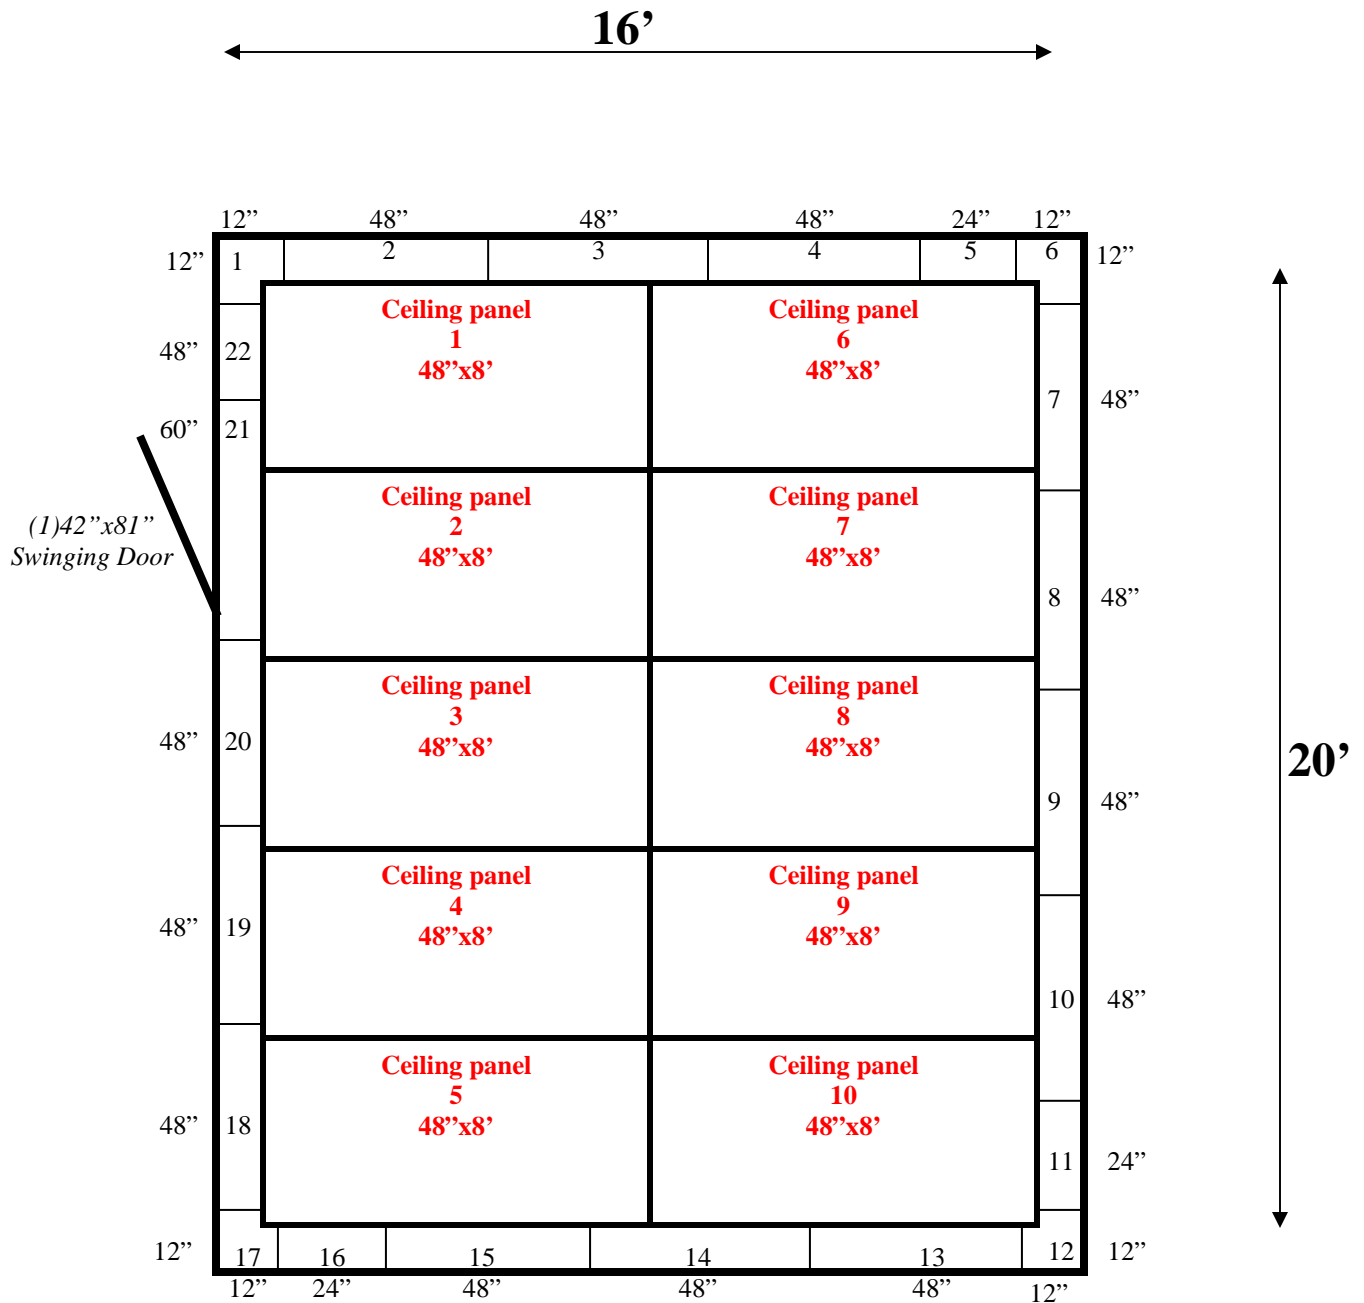

Ceiling support:  
Inside center beam (2) posts.

## 16' x 20' x 9'4" H Walk-In Cooler or Walk-In Freezer Wall & Ceiling Panels Diagram

4-10  
Red

**REFRIGERATION SUPERSTORE**

*World's Largest Inventory*

*New & Used Walk-In/ Drive-In Coolers/ Freezers/ Refrigeration Systems*