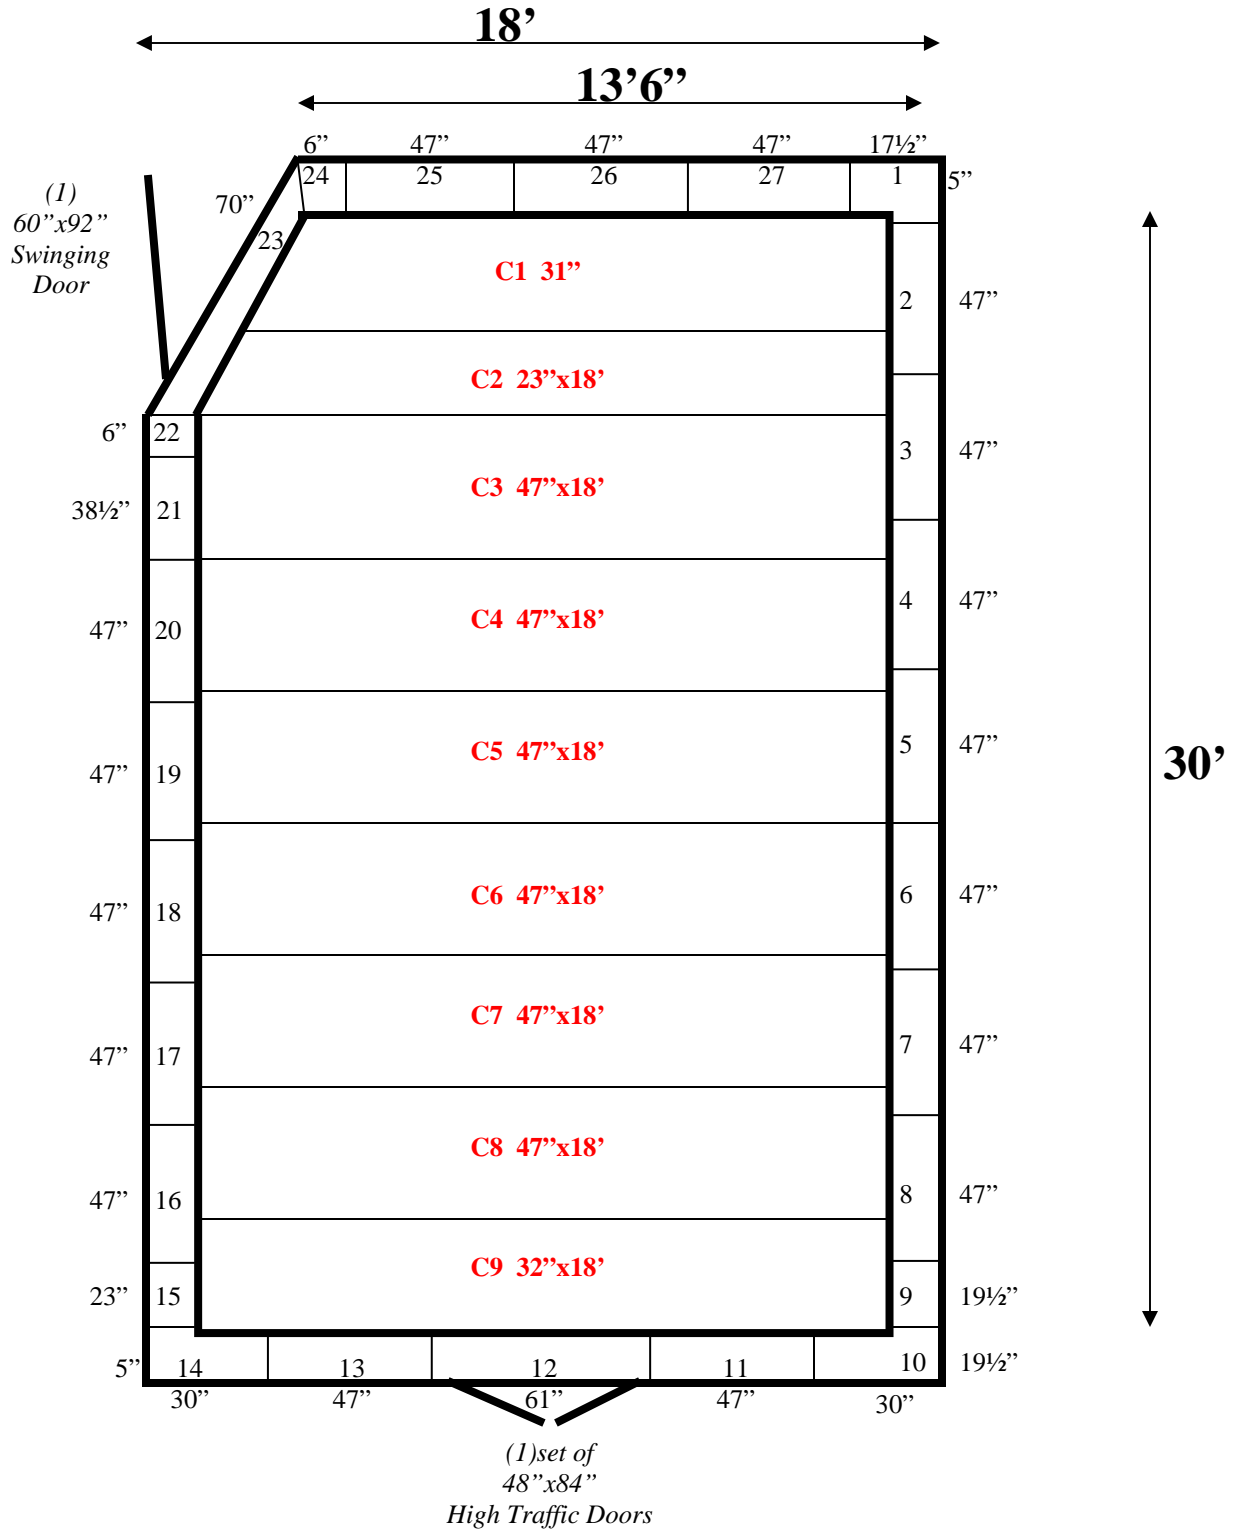

**18' x 30' x 9'11" H
Walk-In Cooler or Walk-In Freezer
Wall & Ceiling Panels Diagram**

118-09
Lt Blue

REFRIGERATION SUPERSTORE

World's Largest Inventory

New & Used Walk-In/ Drive-In Coolers/ Freezers/ Refrigeration Systems

1423 Planeview Drive, Oshkosh, WI 54904 Tel (920) 231-1711 Fax (920) 231-1701 www.barrinc.com

**18' x 30' x 9'11" H
Walk-In Cooler or Walk-In Freezer**

**118-09
Lt Blue**