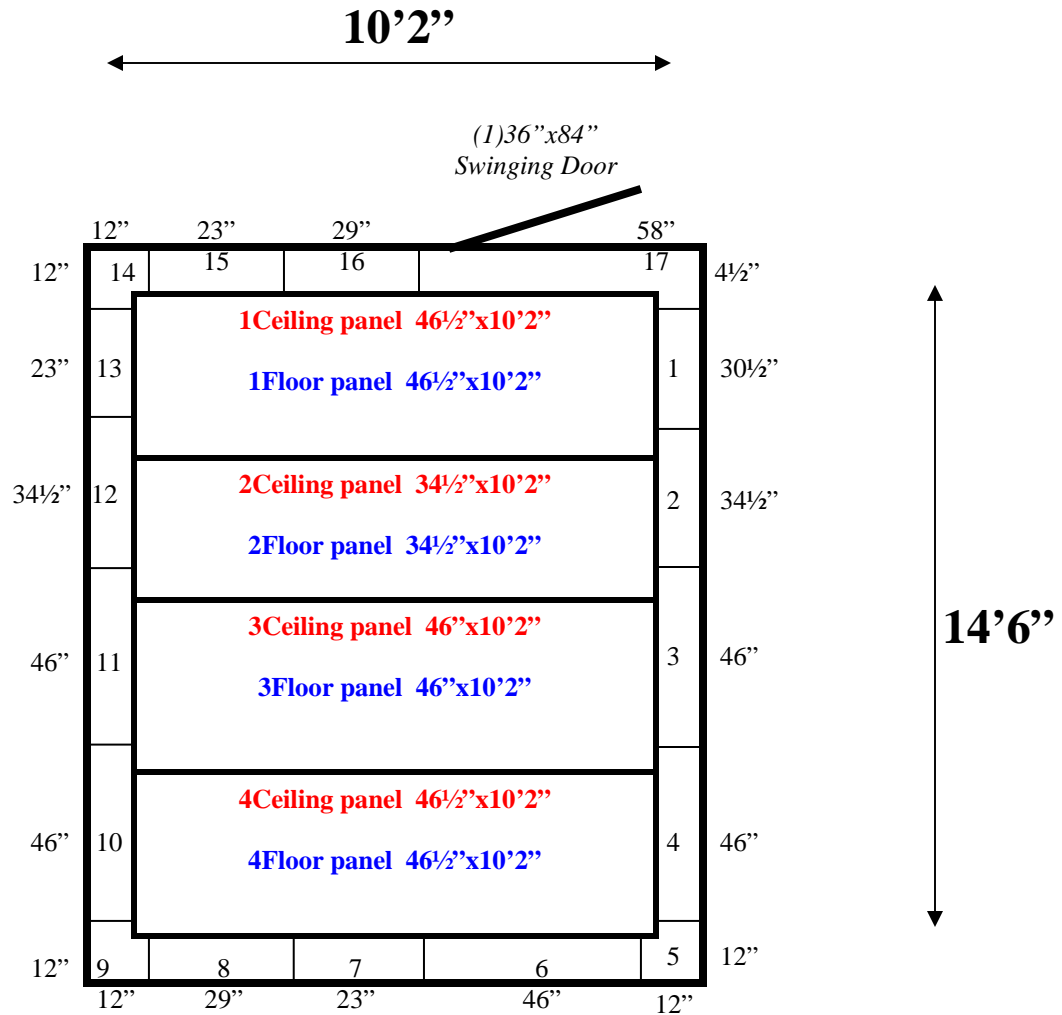

**10'2" x 14'6" x 8'6" H
Walk-In Freezer with Floor
Wall, Ceiling & Floor Panels Diagram**

REFRIGERATION SUPERSTORE

World's Largest Inventory

New & Used Walk-In/ Drive-In Coolers/ Freezers/ Refrigeration Systems

1423 Planeview Drive, Oshkosh, WI 54904 Tel (920) 231-1711 Fax (920) 231-1701 www.barrinc.com

**10'2" x 14'6" x 8'6" H
Walk-In Freezer with Floor**

-10
Yellow