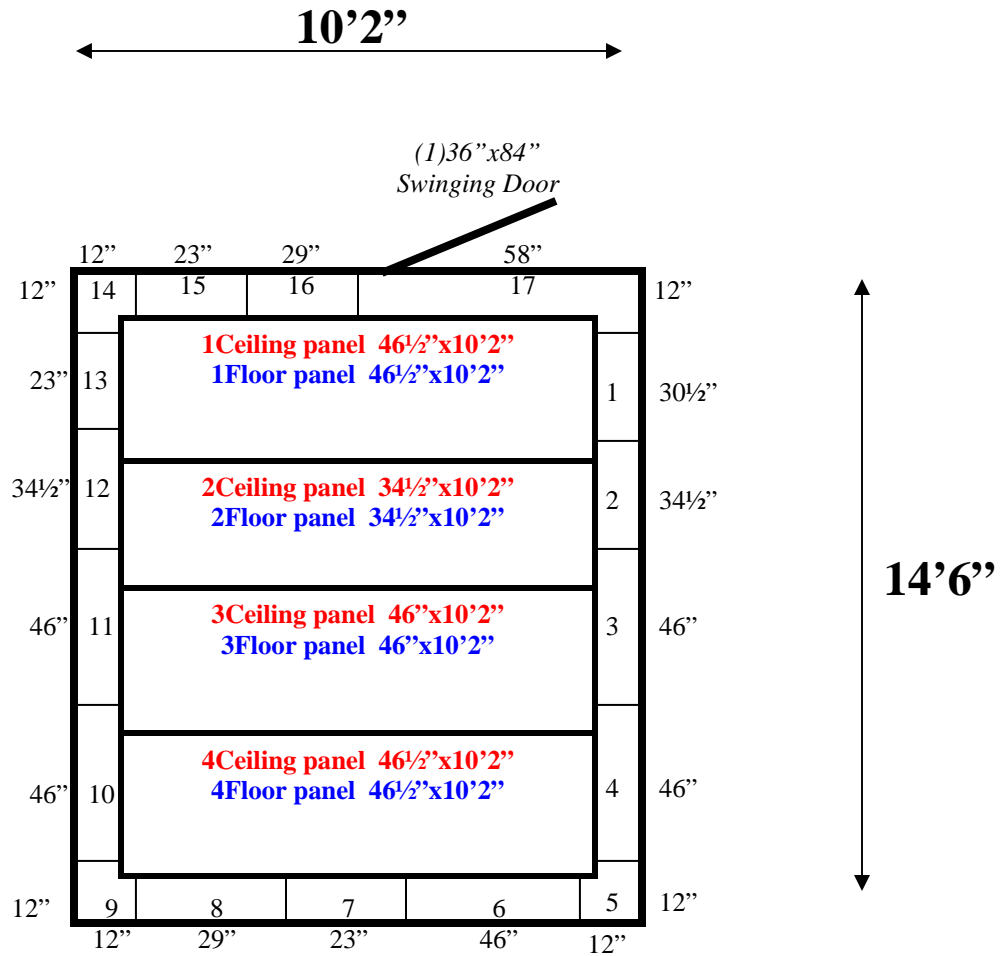

10'2" x 14'6" x 8'6" H
Walk-In Freezer with Floor
Wall, Ceiling & Floor Panels Diagram

REFRIGERATION SUPERSTORE

World's Largest Inventory

New & Used Walk-In/ Drive-In Coolers/ Freezers/ Refrigeration Systems

1423 Planeview Drive, Oshkosh, WI 54904 Tel (920) 231-1711 Fax (920) 231-1701 www.barrinc.com

**10'2" x 14'6" x 8'6" H
Walk-In Freezer with Floor**

**9-10
Green**