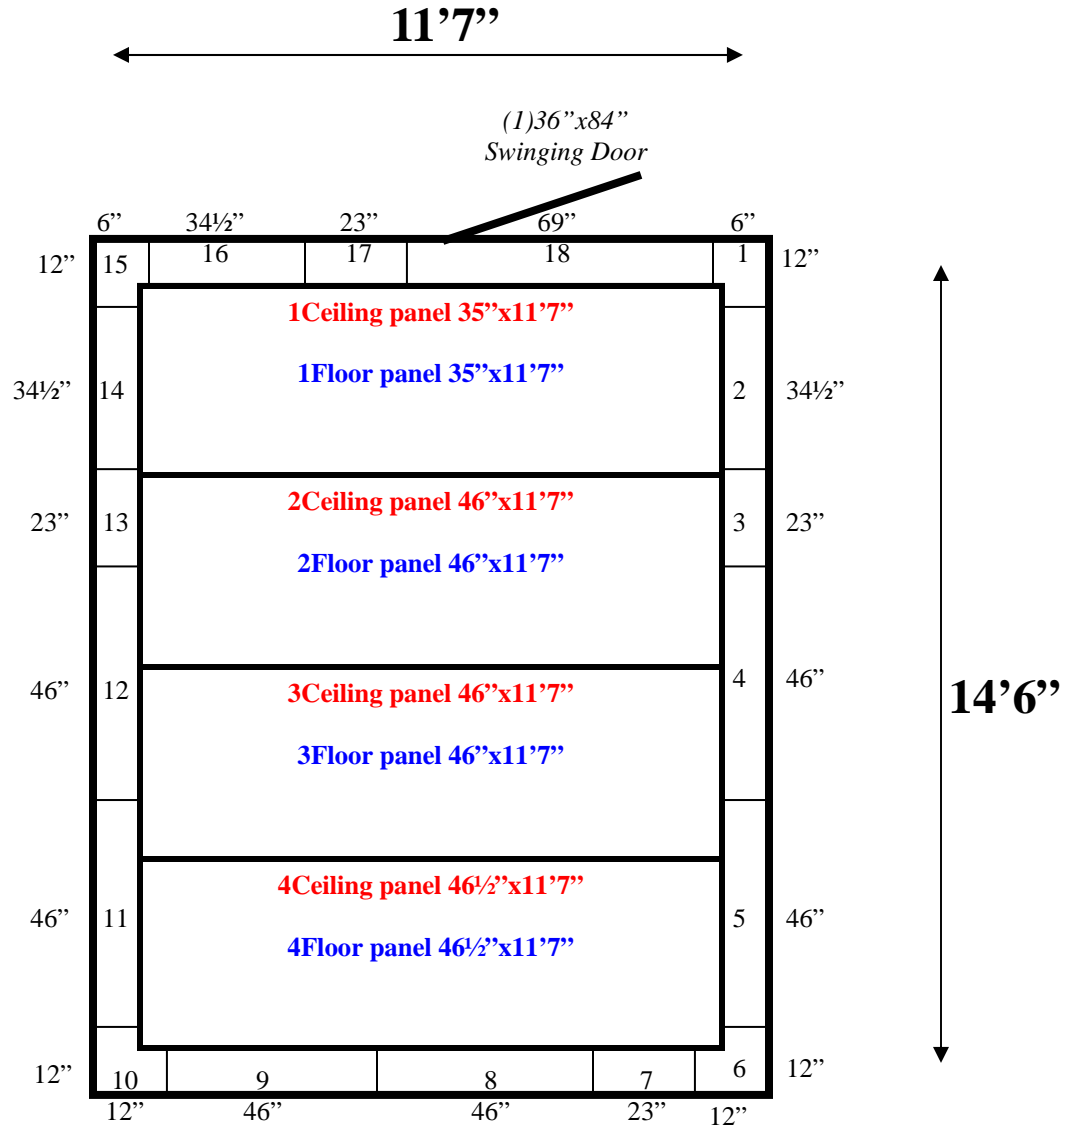

**11'7" x 14'6" x 8'6" H
Walk-In Freezer with Floor
Wall, Ceiling & Floor Panels Diagram**

REFRIGERATION SUPERSTORE

World's Largest Inventory

New & Used Walk-In/ Drive-In Coolers/ Freezers/ Refrigeration Systems

1423 Planeview Drive, Oshkosh, WI 54904 Tel (920) 231-1711 Fax (920) 231-1701 www.barrinc.com

**11'7" x 14'6" x 8'6" H
Walk-In Freezer with Floor**

-10
Brown