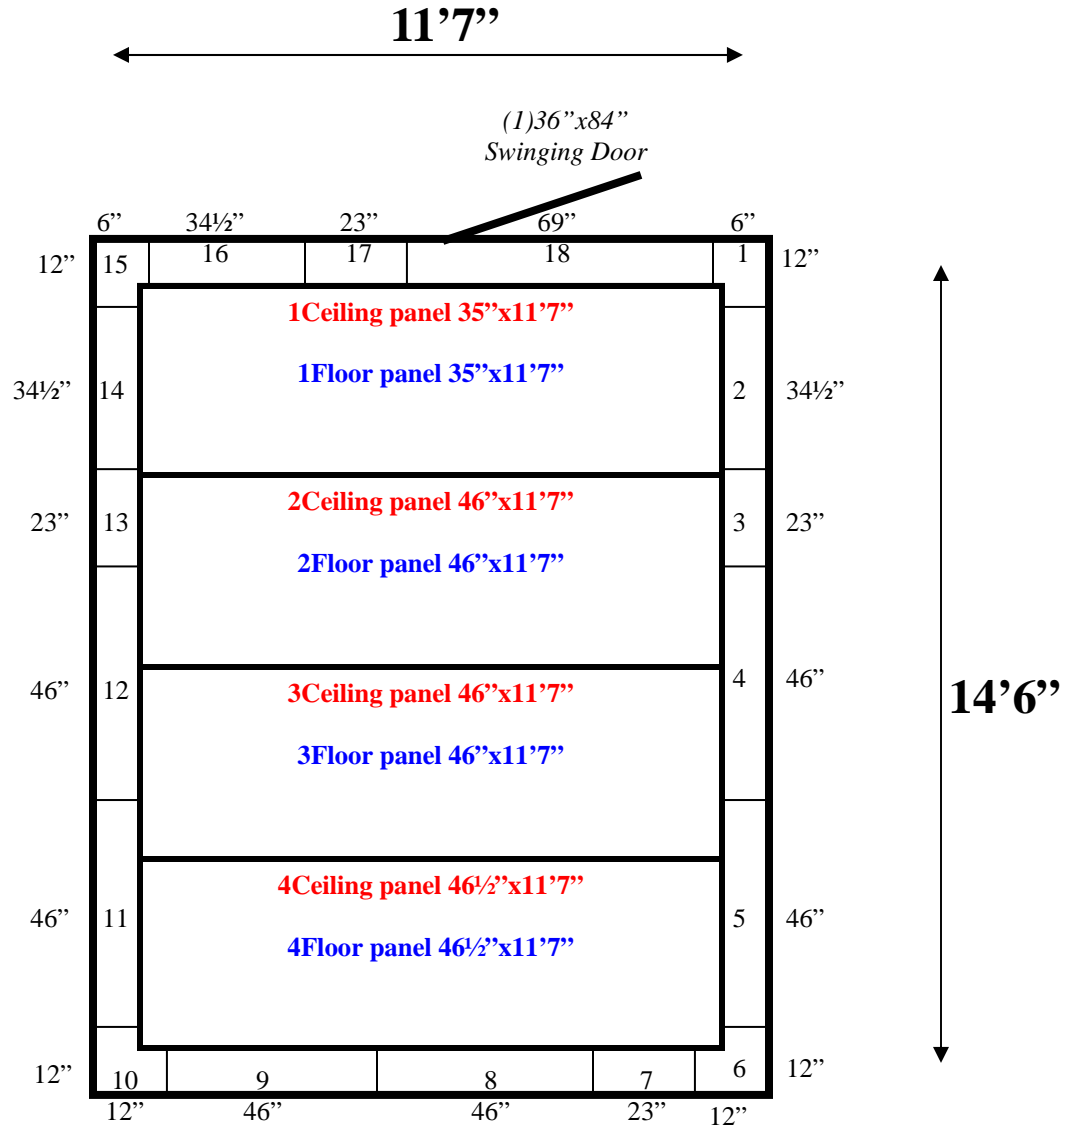

**11'7" x 14'6" x 8'6" H
Walk-In Freezer with Floor
Wall, Ceiling & Floor Panels Diagram**

REFRIGERATION SUPERSTORE

World's Largest Inventory

New & Used Walk-In/ Drive-In Coolers/ Freezers/ Refrigeration Systems

1423 Planeview Drive, Oshkosh, WI 54904 Tel (920) 231-1711 Fax (920) 231-1701 www.barrinc.com

**11'7" x 14'6" x 8'6" H
Walk-In Freezer with Floor**

-10
Red