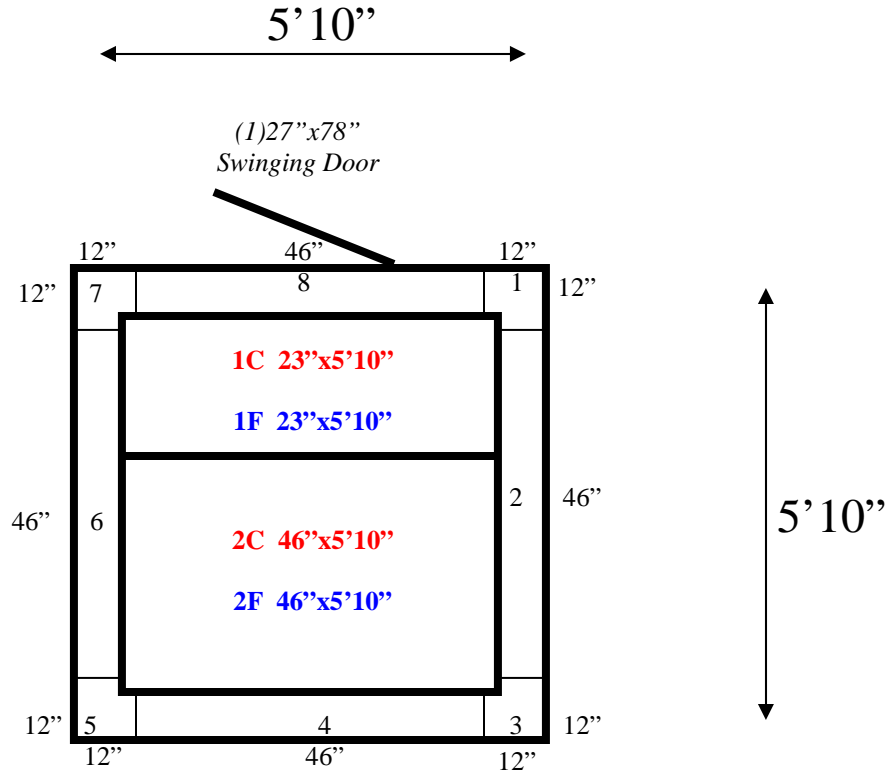

**5'10" x 5'10" x 7'6" H (9'3" H with unit)  
Walk-In Cooler with Floor  
Wall, Ceiling and Floor Panels Diagram**

**REFRIGERATION SUPERSTORE**

*World's Largest Inventory*

*New & Used Walk-In/ Drive-In Coolers/ Freezers/ Refrigeration Systems*

1423 Planeview Drive, Oshkosh, WI 54904 Tel (920) 231-1711 Fax (920) 231-1701 www.barrinc.com

**5'10" x 5'10" x 7'6" H (9'3"H with unit)  
Walk-In Cooler with Floor**

8-10  
Red