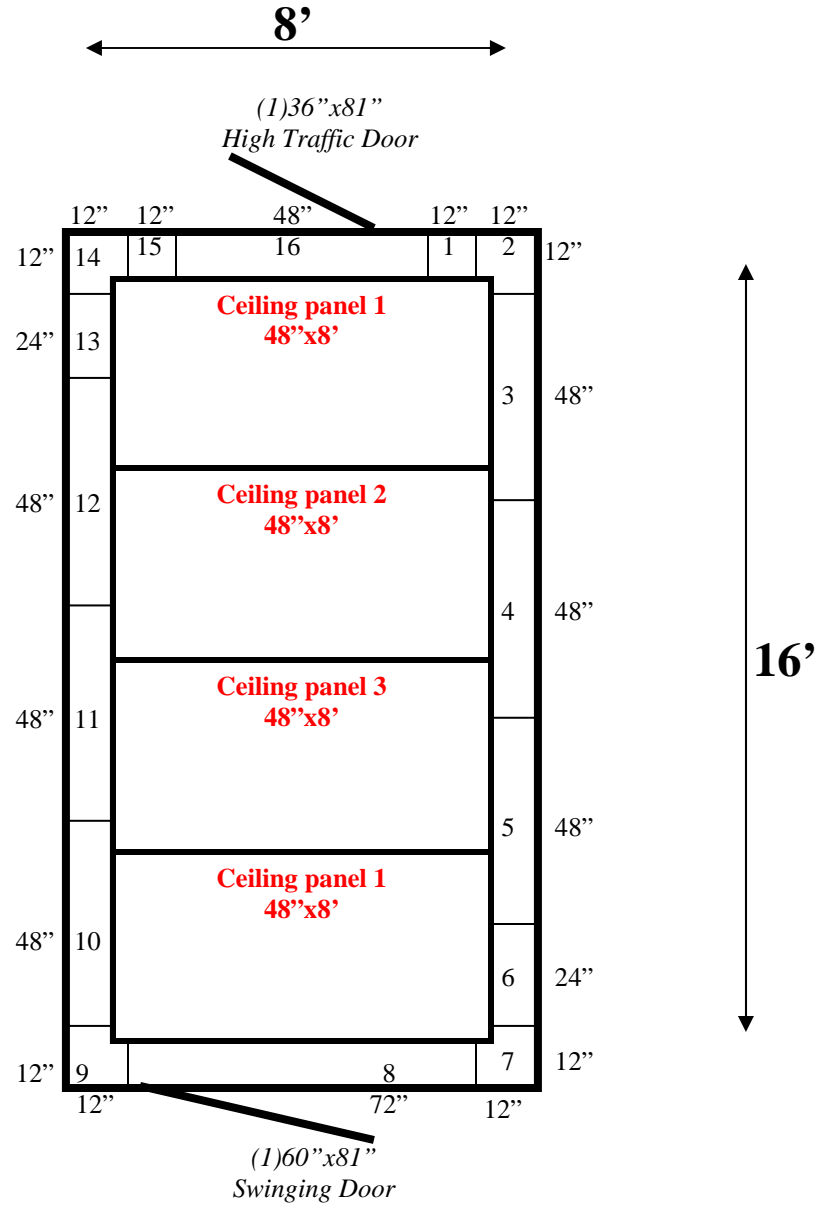

8' x 16' x 9'4" H
Walk-In Cooler or Walk-In Freezer
Wall & Ceiling Panels Diagram

143-09
Red

REFRIGERATION SUPERSTORE

World's Largest Inventory

New & Used Walk-In/ Drive-In Coolers/ Freezers/ Refrigeration Systems

1423 Planeview Drive, Oshkosh, WI 54904 Tel (920) 231-1711 Fax (920) 231-1701 www.barrinc.com

**8' x 16' x 9'4" H
Walk-In Cooler or Walk-In Freezer**

143-09
Red