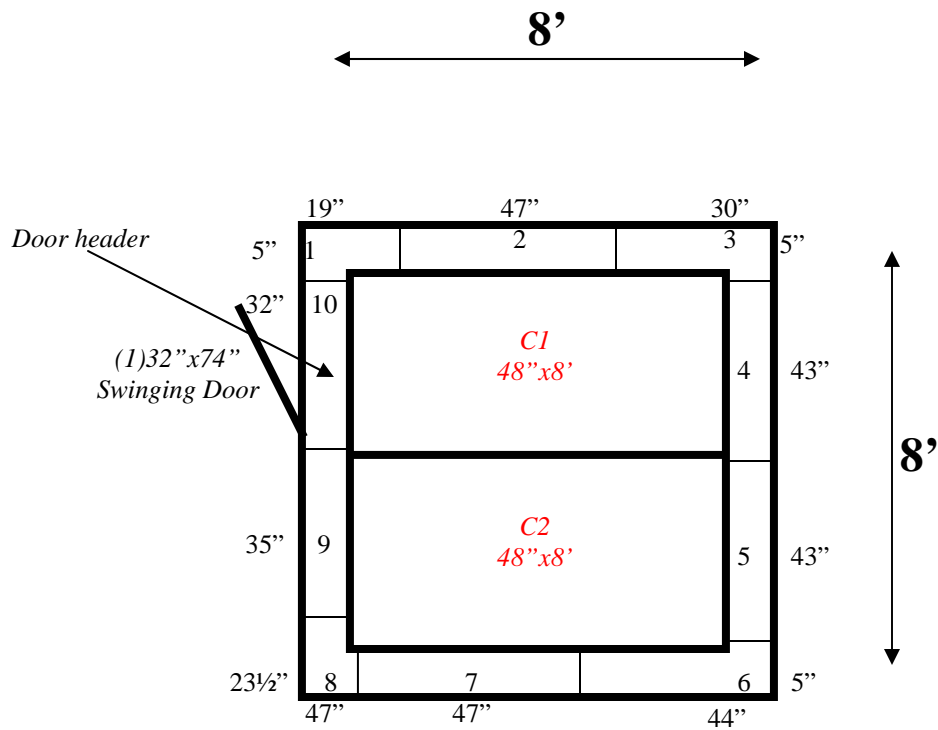

**8' x 8' x 7' H
Walk-In Cooler or Walk-In Freezer
Wall & Ceiling Panels Diagram**

REFRIGERATION SUPERSTORE

World's Largest Inventory

New & Used Walk-In/ Drive-In Coolers/ Freezers/ Refrigeration Systems