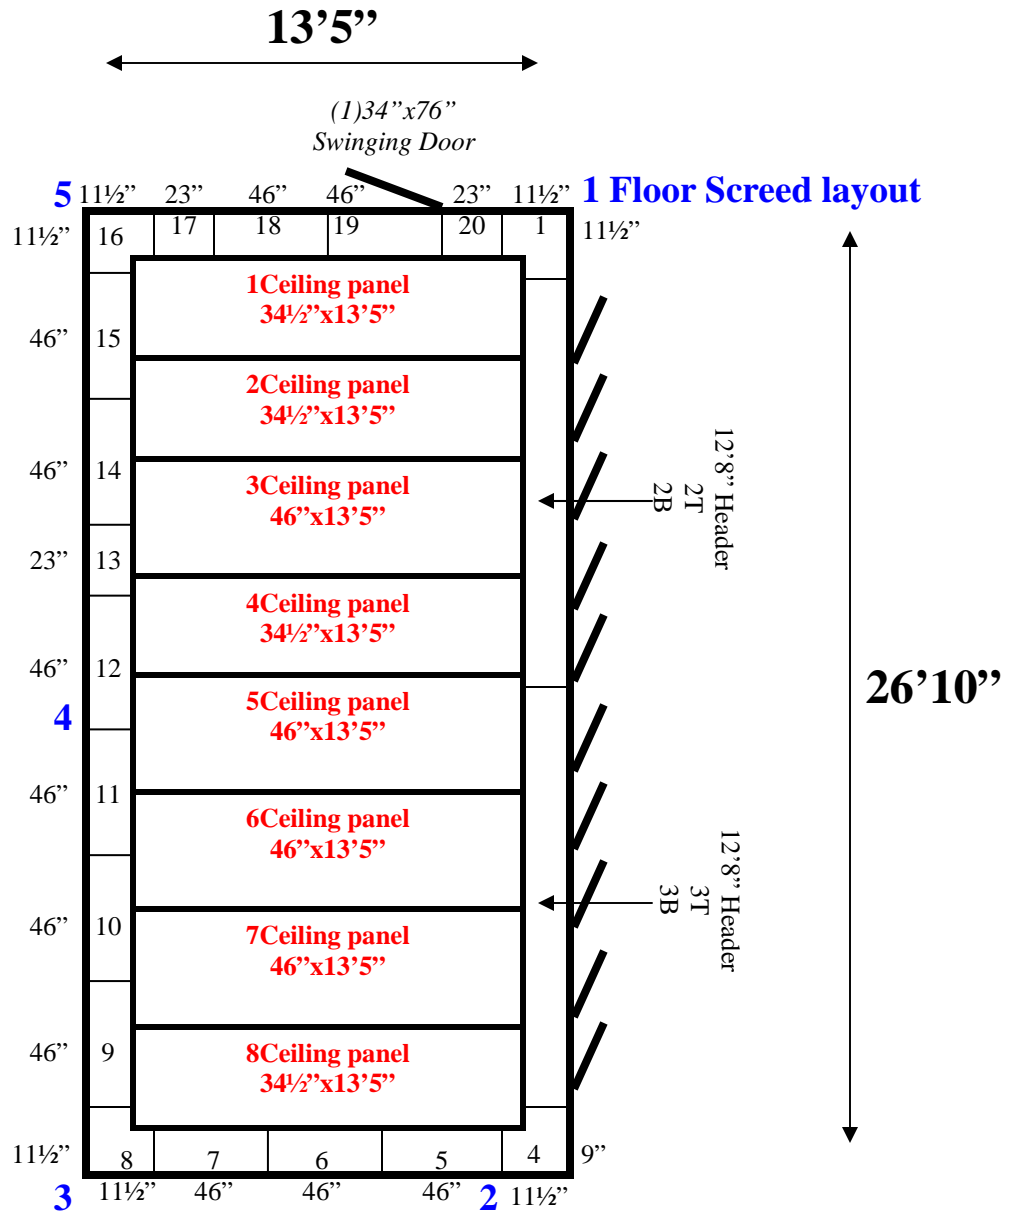

(10) glass doors (opening 27"x62")
Set of 4, 2 sets of 3

13'5" x 26'10" x 7'6" H
Walk-In Cooler with Glass Doors
Wall & Ceiling Panels Diagram

144-09
No color

REFRIGERATION SUPERSTORE

World's Largest Inventory