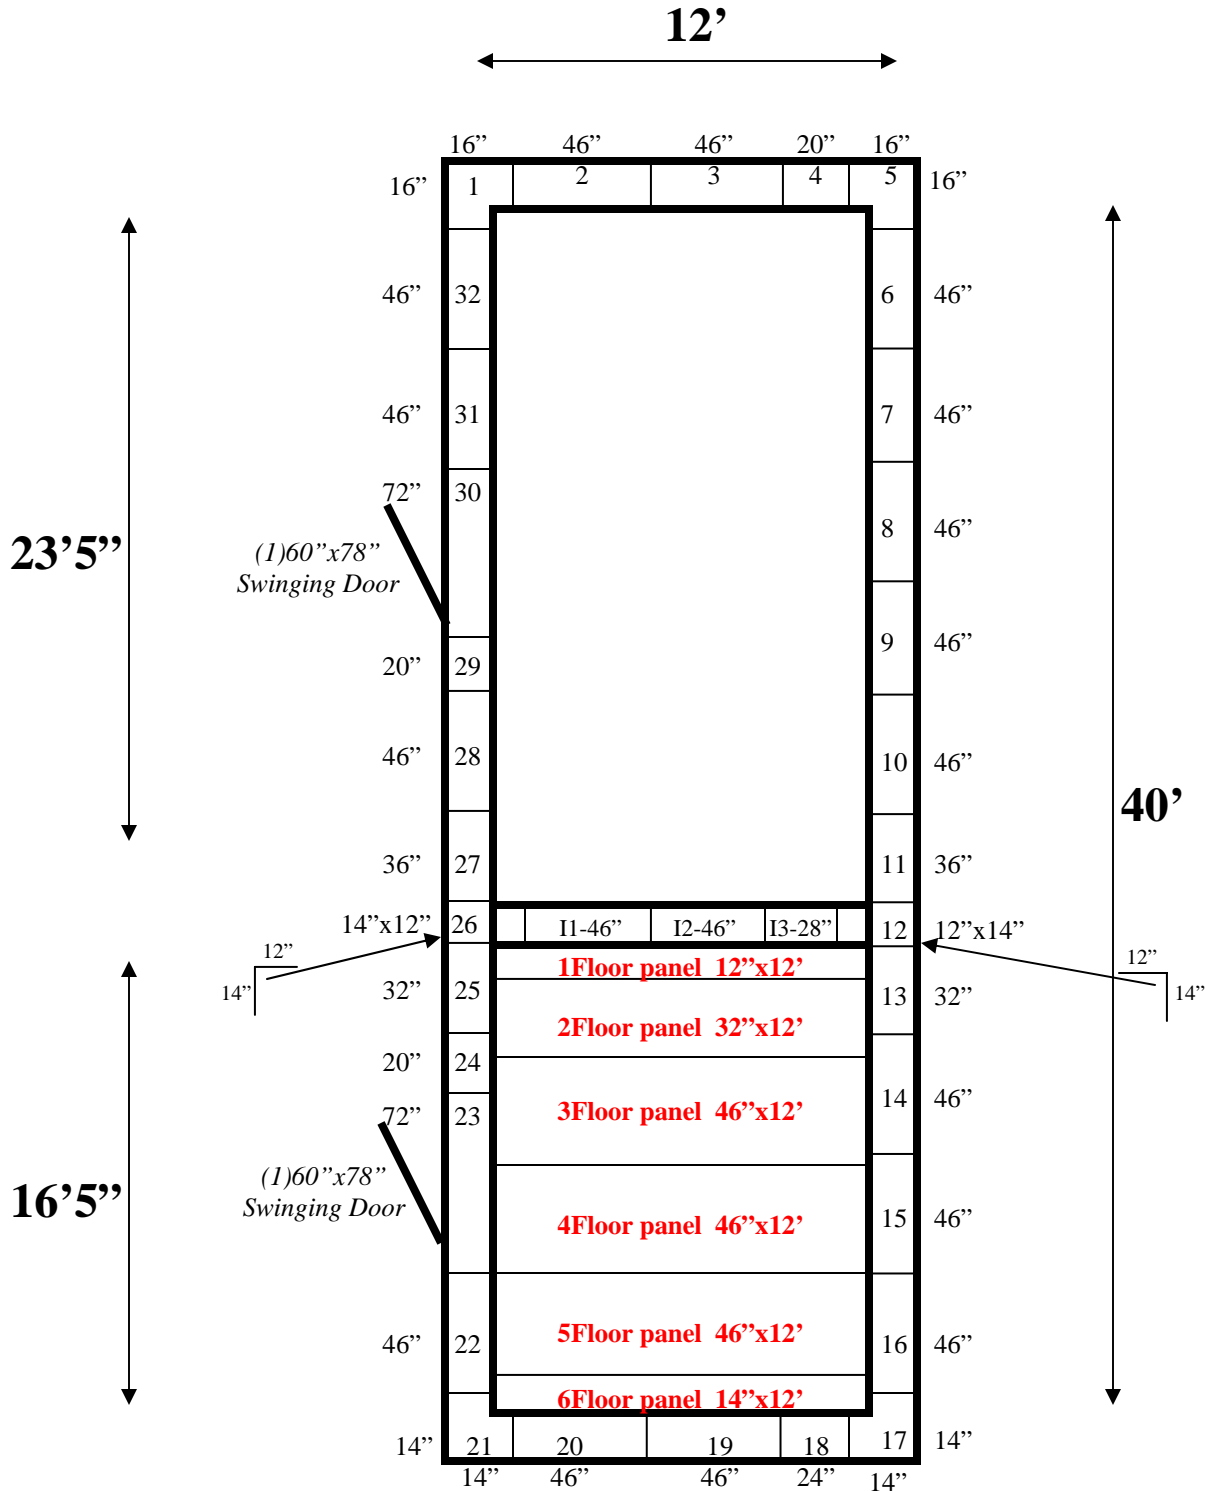

REFRIGERATION SUPERSTORE

World's Largest Inventory

New & Used Walk-In/ Drive-In Coolers/ Freezers/ Refrigeration Systems

1423 Planeview Drive, Oshkosh, WI 54904 Tel (920) 231-1711 Fax (920) 231-1701 www.barrinc.com