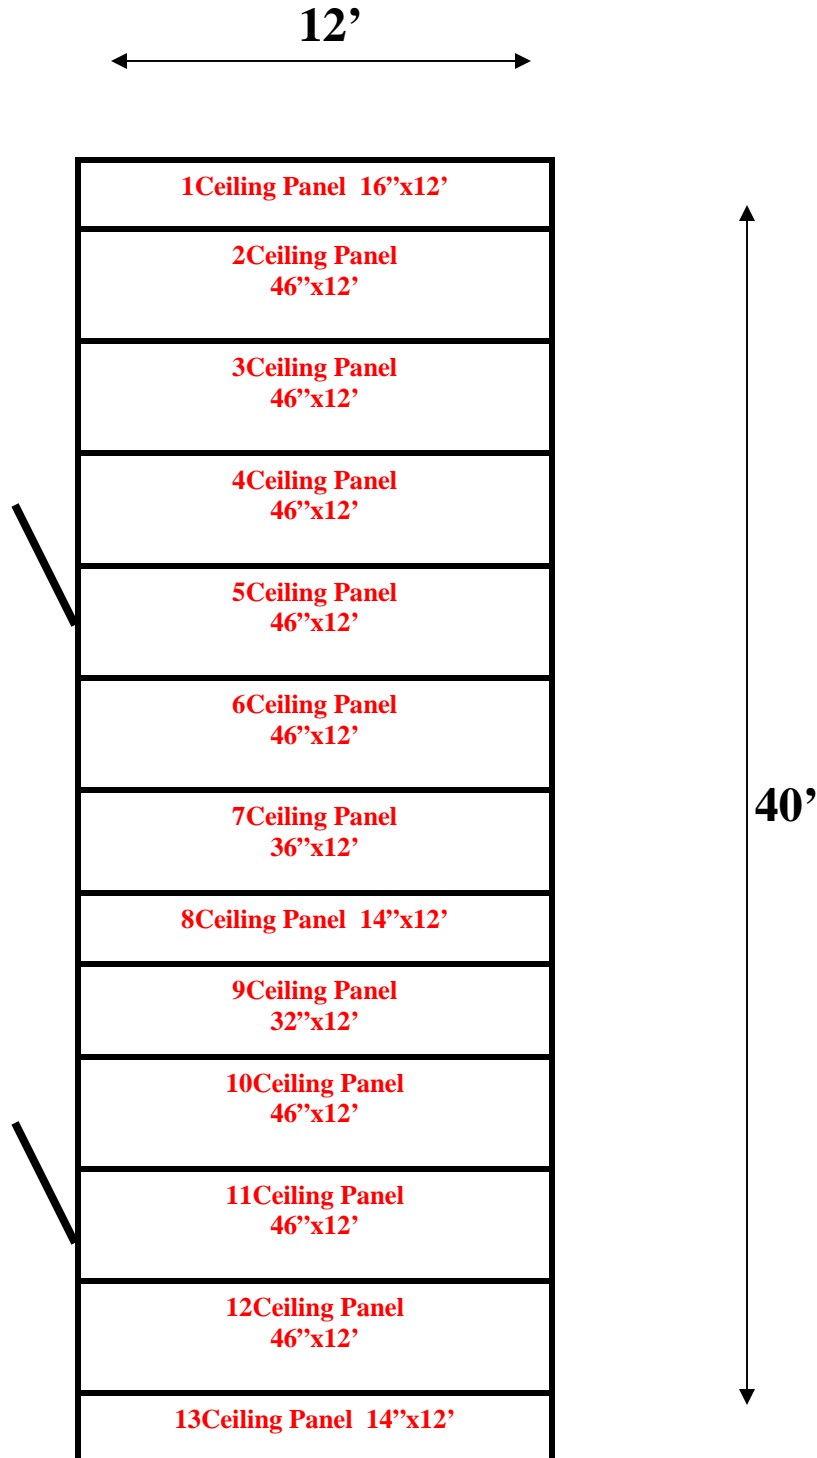

**12' x 40' x 8'6" H
Combination Walk-In Cooler/ Walk-In Freezer
Ceiling Panels Diagram**

REFRIGERATION SUPERSTORE

World's Largest Inventory

New & Used Walk-In/ Drive-In Coolers/ Freezers/ Refrigeration Systems