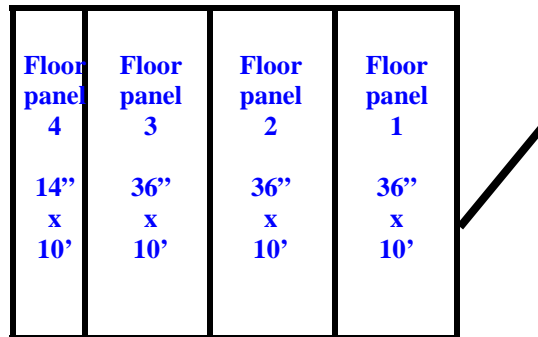

**10' x 22' x 9'4" H
Combination Walk-In Cooler/ Walk-In Freezer
Wall, Ceiling & Floor Panel Diagrams**

REFRIGERATION SUPERSTORE

World's Largest Inventory

New & Used Walk-In/ Drive-In Coolers/ Freezers/ Refrigeration Systems