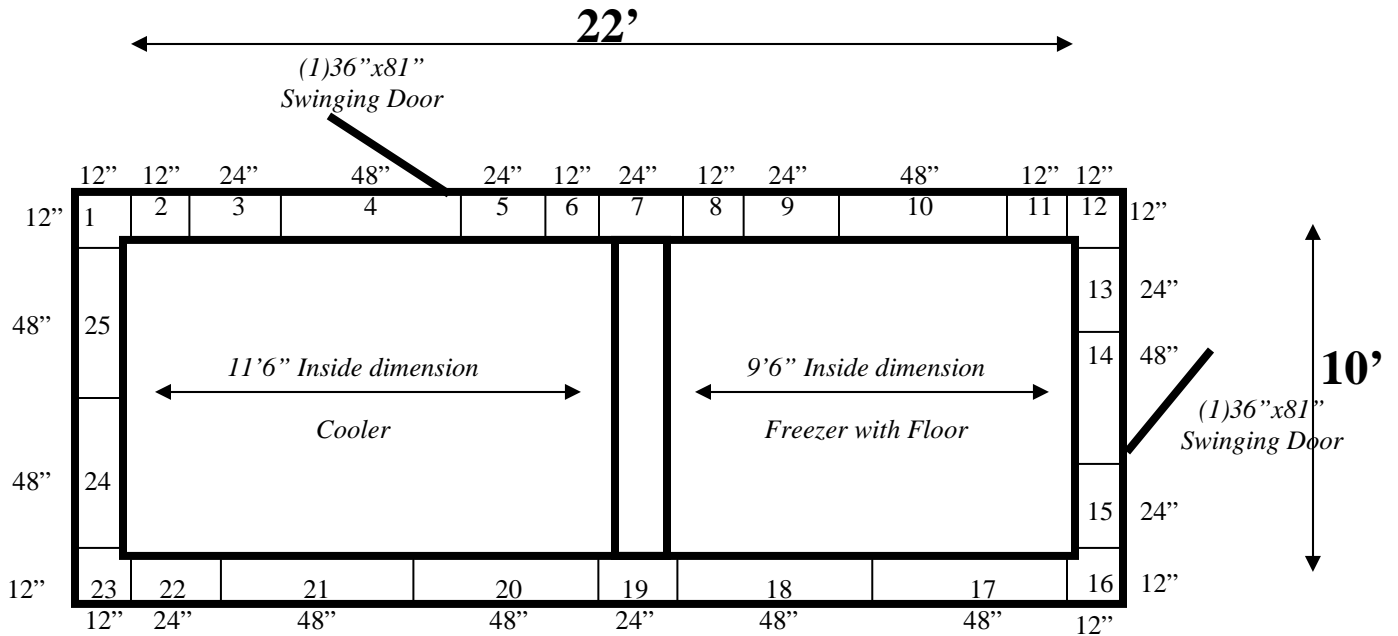

**10' x 22' x 9'4" H
Combination Walk-In Cooler/ Walk-In Freezer
Wall, Ceiling & Floor Panel Diagrams**

REFRIGERATION SUPERSTORE

World's Largest Inventory

New & Used Walk-In/ Drive-In Coolers/ Freezers/ Refrigeration Systems