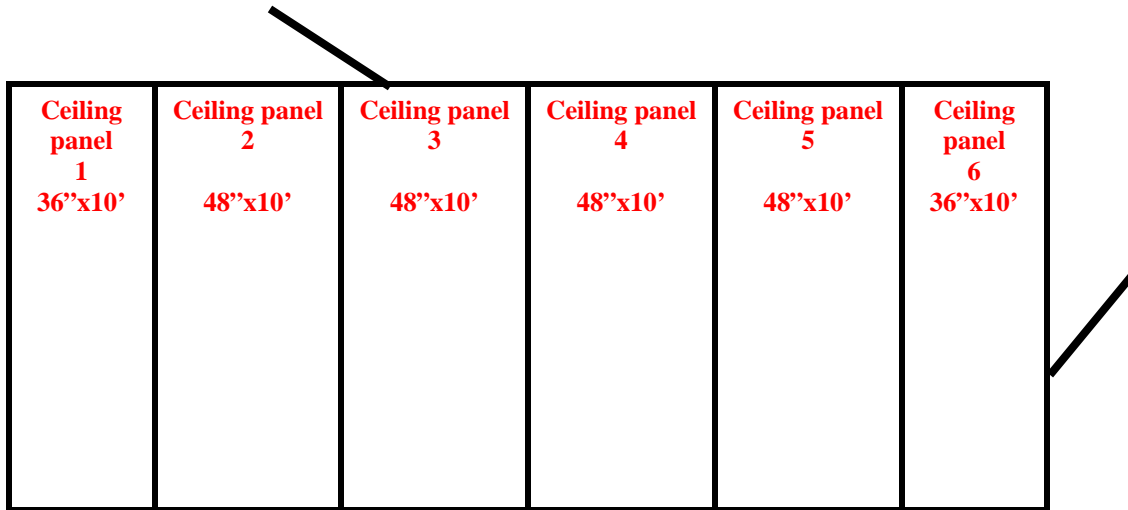

**10' x 22' x 9'4" H
Combination Walk-In Cooler/ Walk-In Freezer
Wall, Ceiling & Floor Panel Diagrams**

REFRIGERATION SUPERSTORE

World's Largest Inventory

New & Used Walk-In/ Drive-In Coolers/ Freezers/ Refrigeration Systems