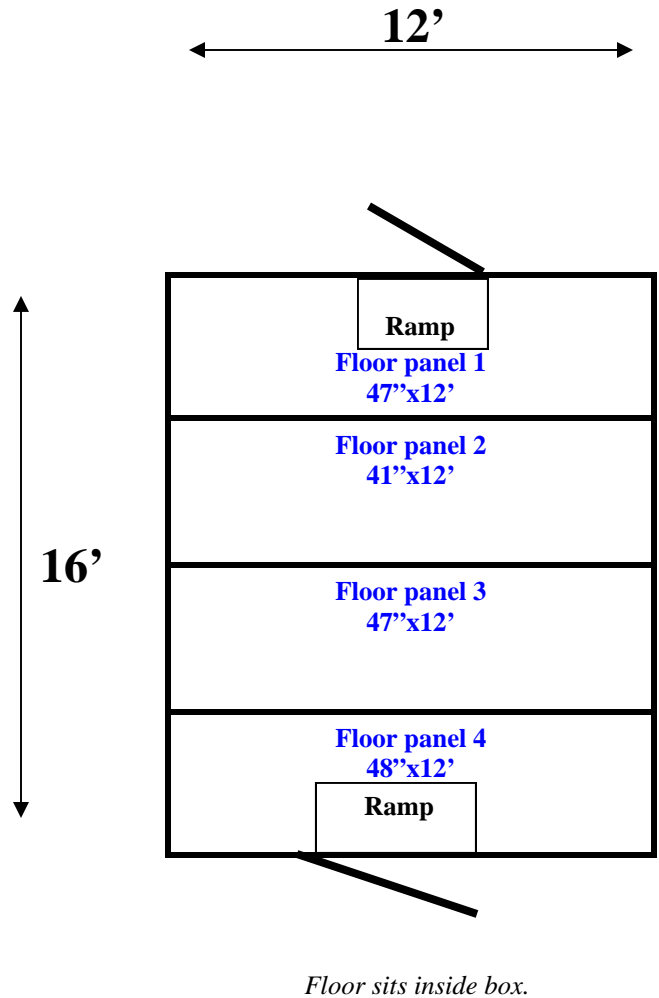

12' x 16' x 9'4" H
Walk-In Freezer with Floor
Wall, Ceiling & Floor Panel Diagrams

143-09
Orange

REFRIGERATION SUPERSTORE

World's Largest Inventory

New & Used Walk-In/ Drive-In Coolers/ Freezers/ Refrigeration Systems