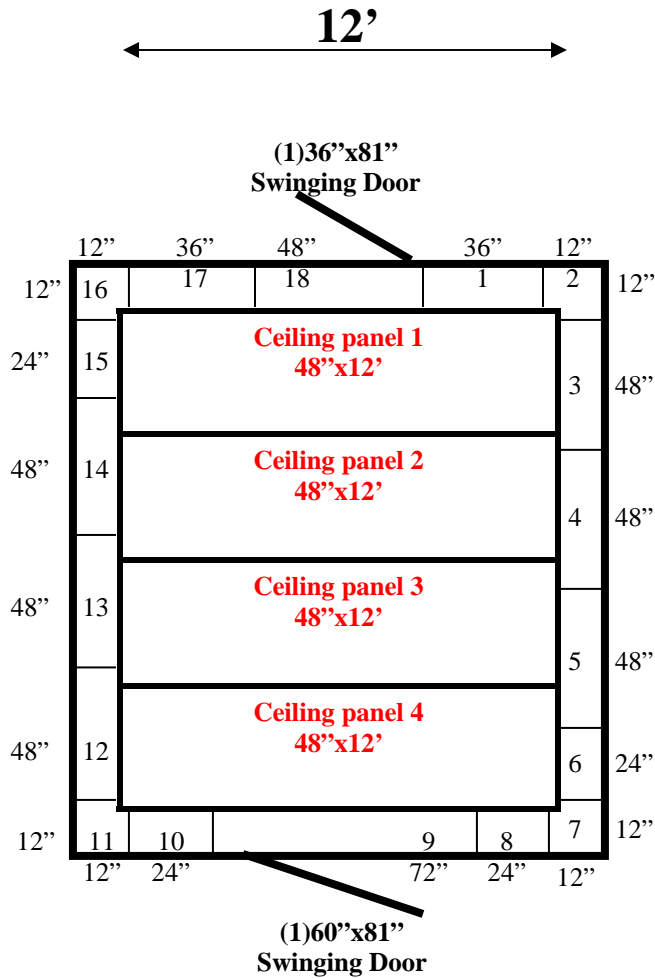

12' x 16' x 9'4" H
Walk-In Freezer with Floor
Wall, Ceiling & Floor Panel Diagrams

143-09
Orange

REFRIGERATION SUPERSTORE

World's Largest Inventory

New & Used Walk-In/ Drive-In Coolers/ Freezers/ Refrigeration Systems