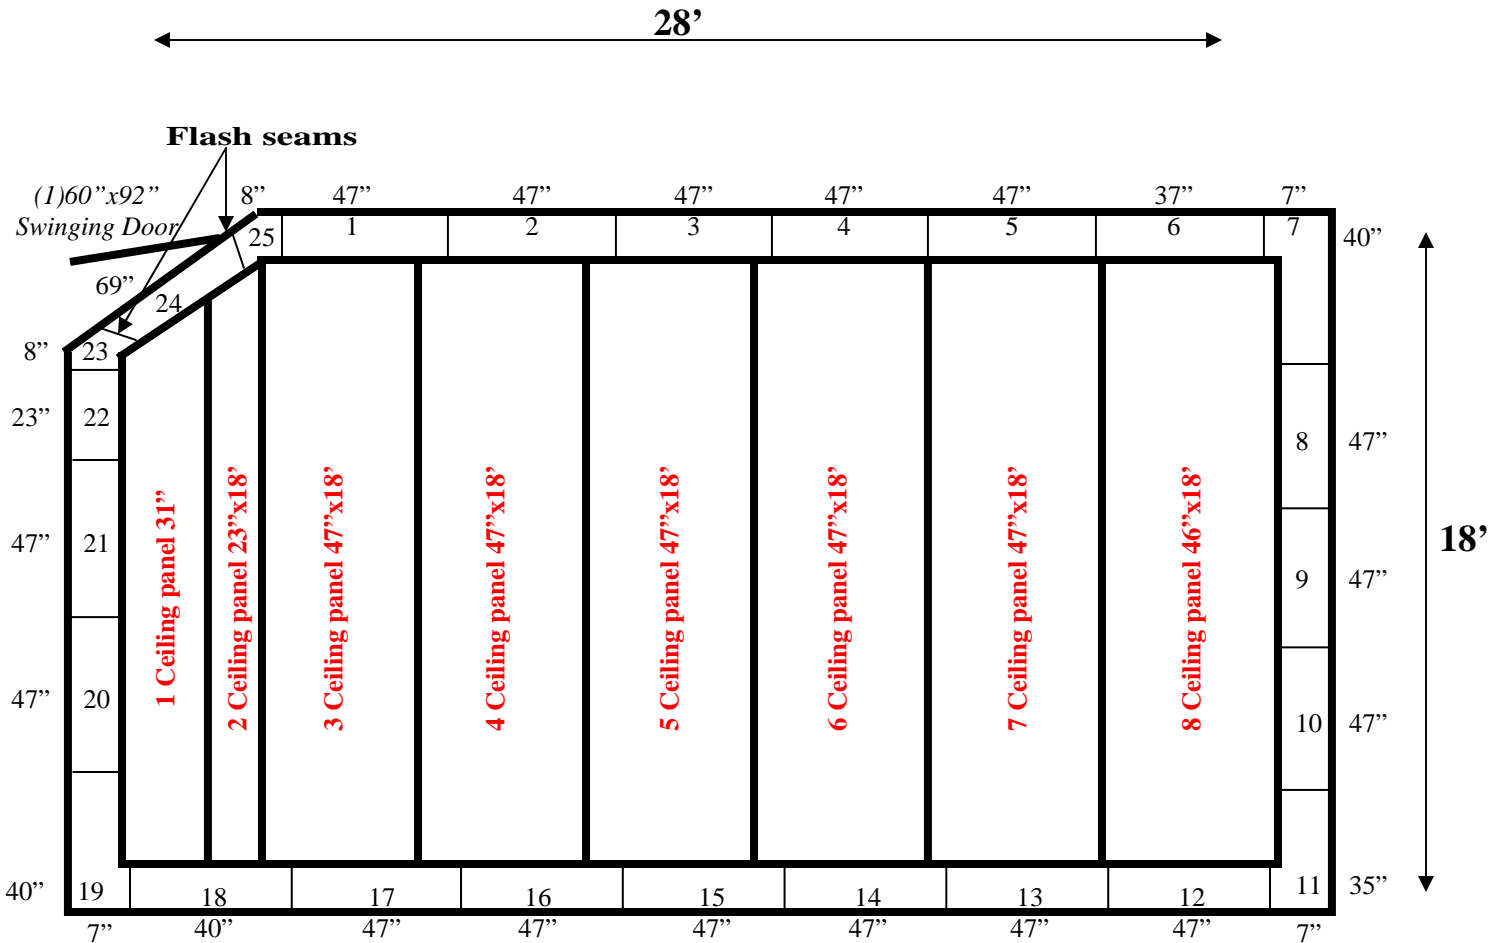

Flash seam #23 to #24 and #24 to #25.

**18' x 28' x 9'11" H
Walk-In Cooler or Walk-In Freezer
Wall & Ceiling Panels Diagram**

118-09
Lt Blue

REFRIGERATION SUPERSTORE

World's Largest Inventory

New & Used Walk-In/ Drive-In Coolers/ Freezers/ Refrigeration Systems

1423 Planeview Drive, Oshkosh, WI 54904 Tel (920) 231-1711 Fax (920) 231-1701 www.barrinc.com

**18' x 28' x 9'11" H
Walk-In Cooler or Walk-In Freezer**

119-09
Lt Blue