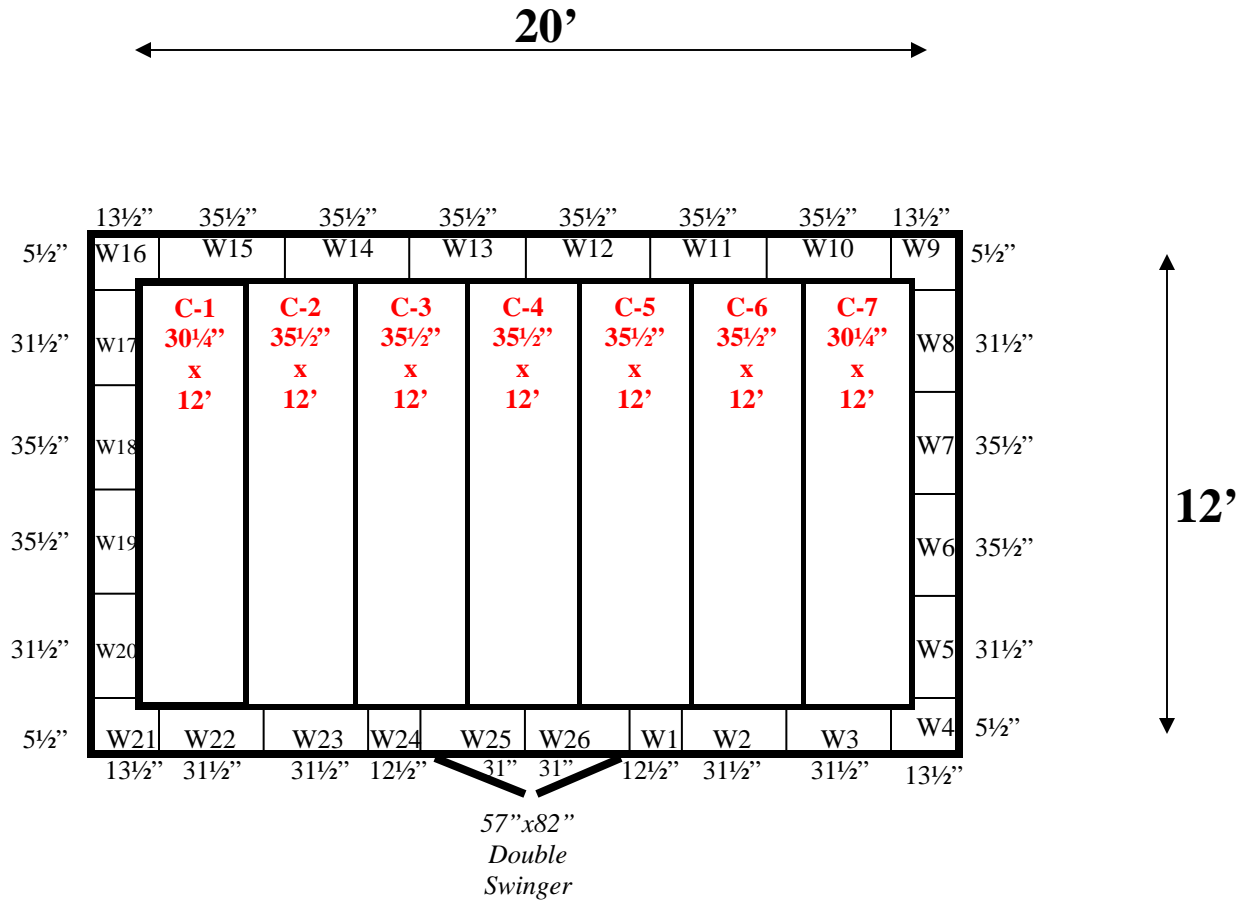

12' x 20' x 8'6" H
Walk-In Cooler or Walk-In Freezer
Wall & Ceiling Panels Diagram

130-09
Green

REFRIGERATION SUPERSTORE

World's Largest Inventory

New & Used Walk-In/ Drive-In Coolers/ Freezers/ Refrigeration Systems