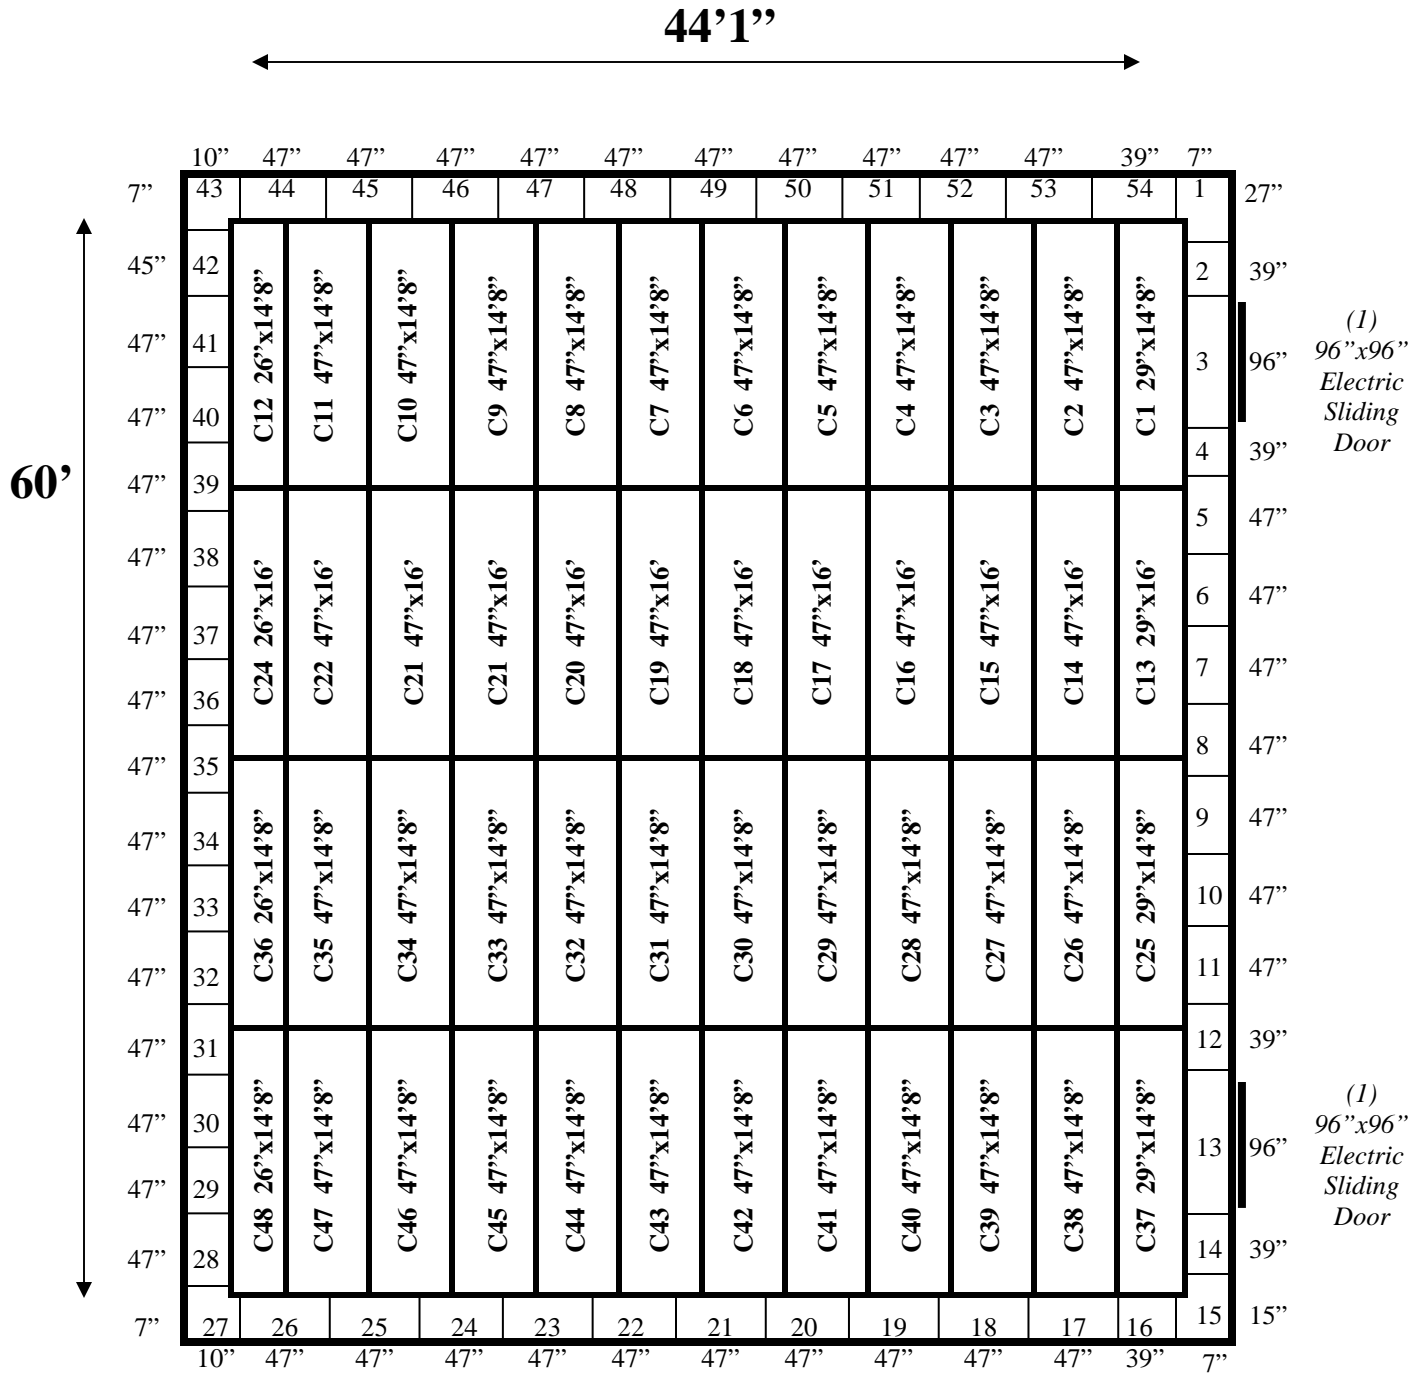

Ceiling Support: Hangers

Door 1 Pink, Door 2 Blue

44'1" x 60' x 10'2" H
Walk-In Cooler or Walk-In Freezer
Wall & Ceiling Panels Diagram

REFRIGERATION SUPERSTORE

World's Largest Inventory

New & Used Walk-In/ Drive-In Coolers/ Freezers/ Refrigeration Systems