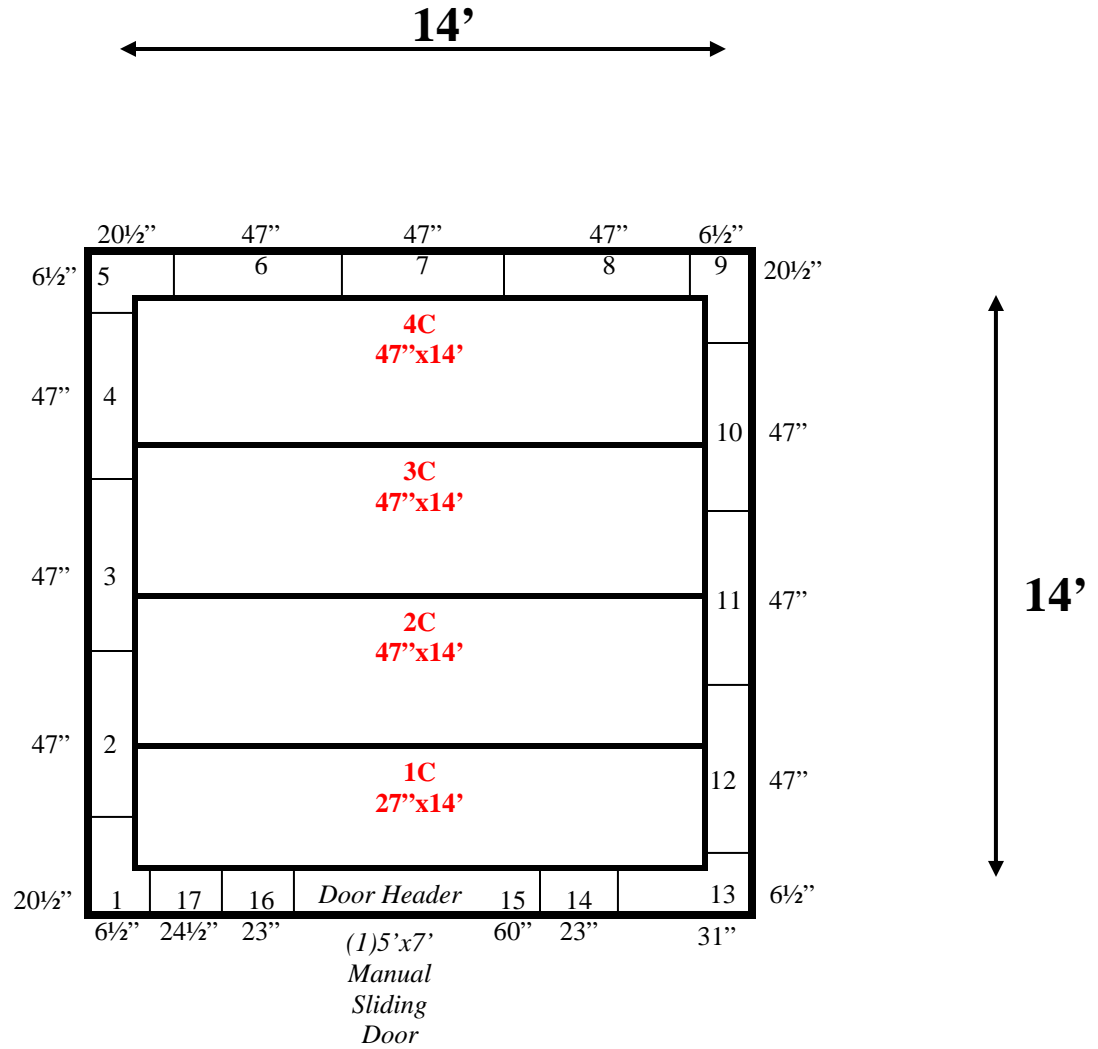

**14' x 14' x 10'2" H (11'11" with unit)
 Walk-In Cooler or Walk-In Freezer
 Wall & Ceiling Panels Diagram**

139-09
 Orange

REFRIGERATION SUPERSTORE

World's Largest Inventory

New & Used Walk-In/ Drive-In Coolers/ Freezers/ Refrigeration Systems