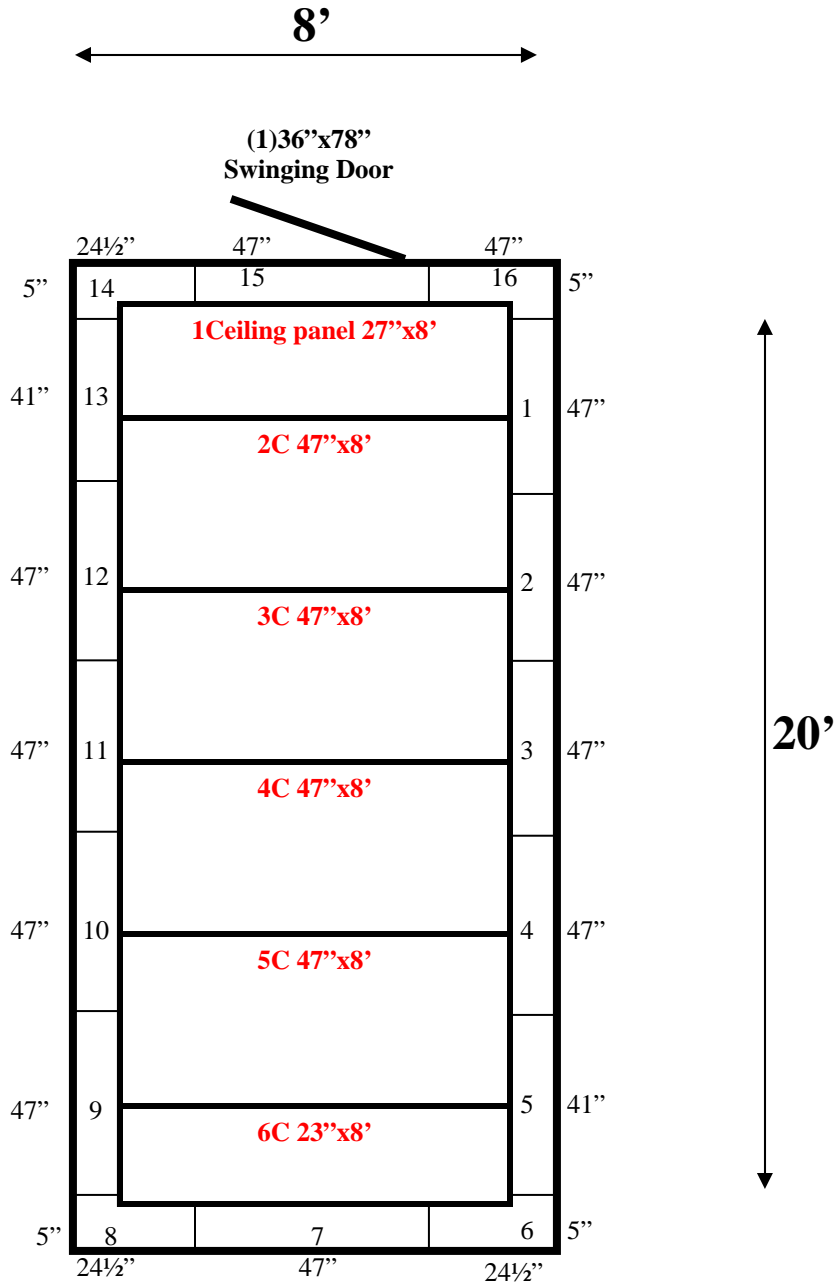

**8' x 20' x 9'4" H
Walk-In Cooler or Walk-In Freezer
Wall & Ceiling Panels Diagram**

124-09
Purple

REFRIGERATION SUPERSTORE

World's Largest Inventory

New & Used Walk-In/ Drive-In Coolers/ Freezers/ Refrigeration Systems

1423 Planeview Drive, Oshkosh, WI 54904 Tel (920) 231-1711 Fax (920) 231-1701 www.barrinc.com

**8' x 20' x 9'4" H
Walk-In Cooler or Walk-In Freezer**

124-09
Purple