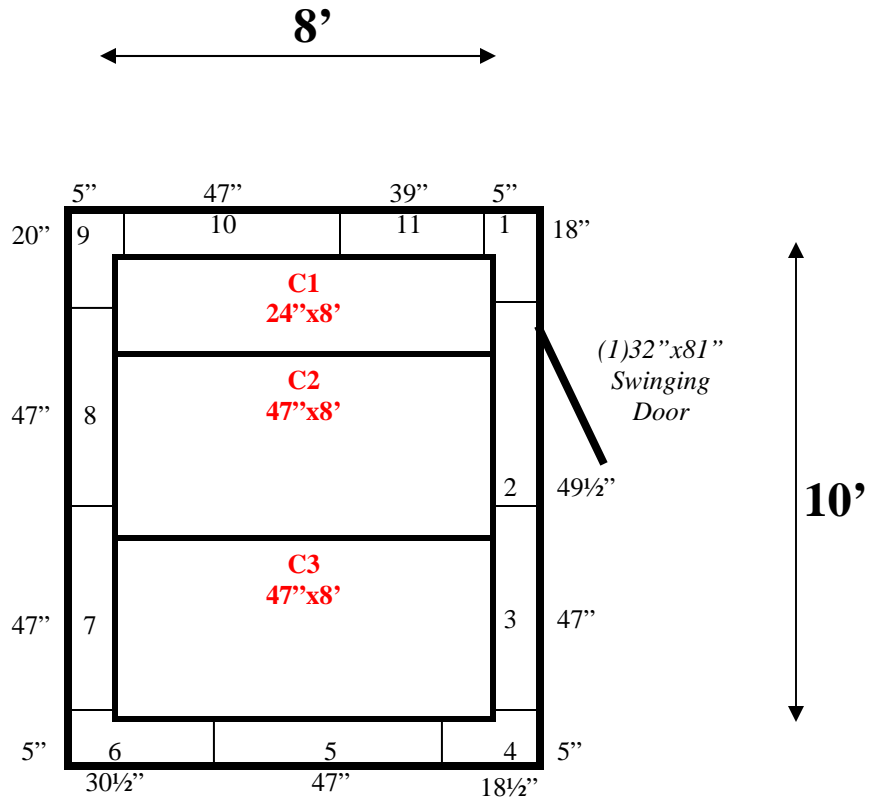

8' x 10' x 8'6" H
Walk-In Cooler or Walk-In Freezer
Wall & Ceiling Panels Diagram

120-09
Green

REFRIGERATION SUPERSTORE

World's Largest Inventory

New & Used Walk-In/ Drive-In Coolers/ Freezers/ Refrigeration Systems

1423 Planeview Drive, Oshkosh, WI 54904 Tel (920) 231-1711 Fax (920) 231-1701 www.barrinc.com

**8' x 10' x 8'6" H
Walk-In Cooler or Walk-In Freezer**

120-09
Green