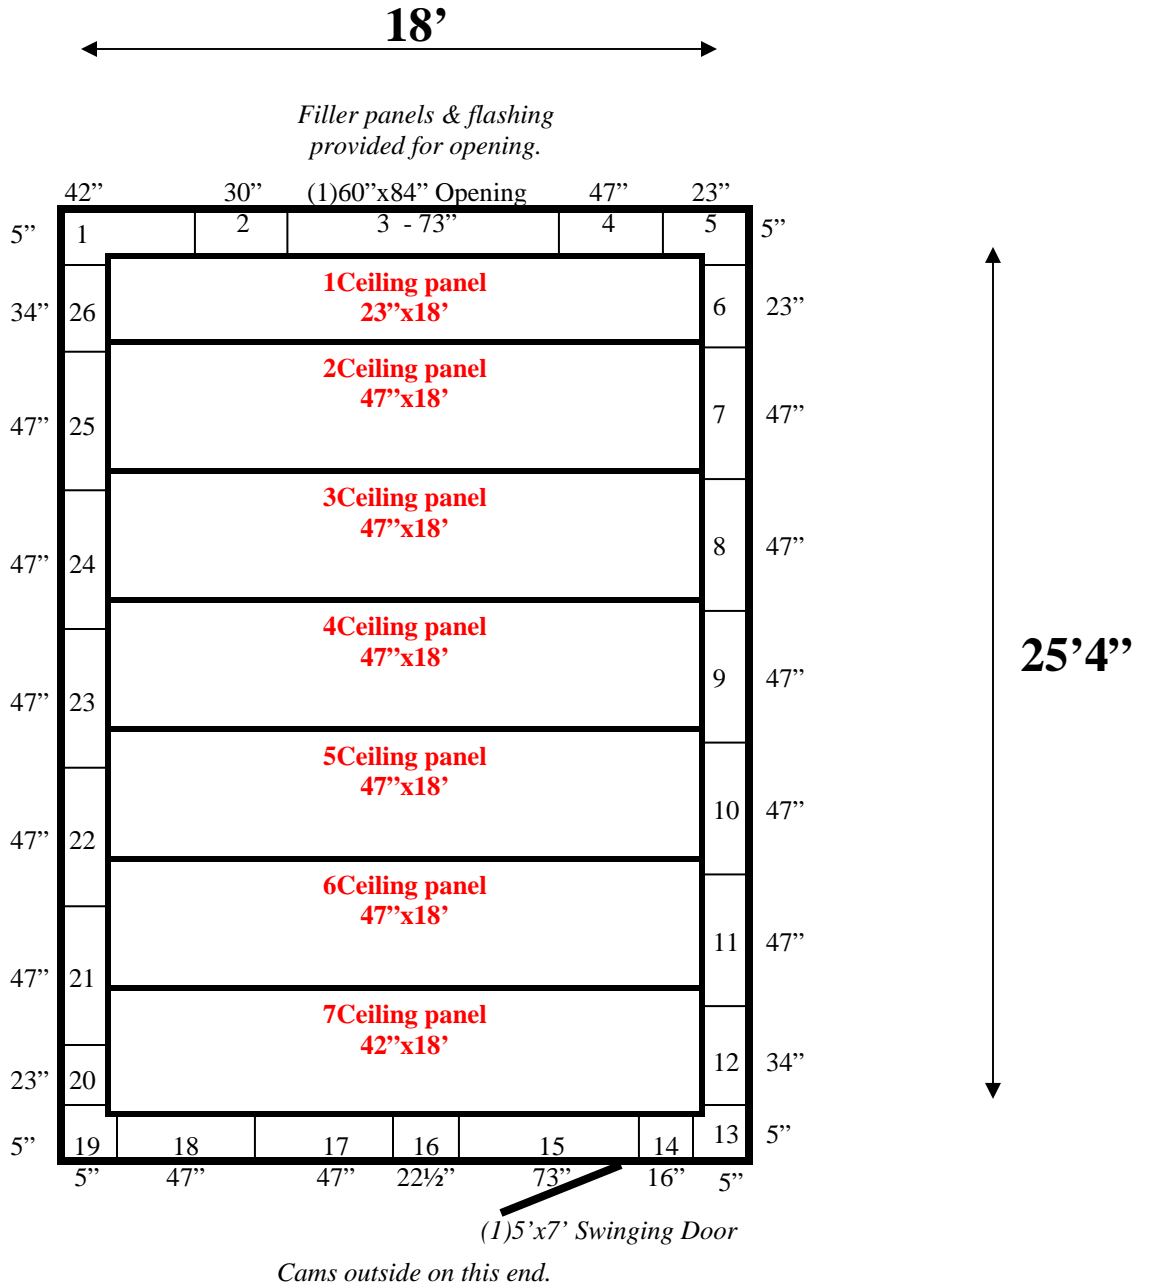

18' x 25'4" x 9'4" H
Walk-In Cooler or Walk-In Freezer
Wall & Ceiling Panels Diagram

124-09
Green

REFRIGERATION SUPERSTORE

World's Largest Inventory

New & Used Walk-In/ Drive-In Coolers/ Freezers/ Refrigeration Systems

1423 Planeview Drive, Oshkosh, WI 54904 Tel (920) 231-1711 Fax (920) 231-1701 www.barrinc.com

**18' x 25'4" x 9'4" H
Walk-In Cooler or Walk-In Freezer**

124-09
Green