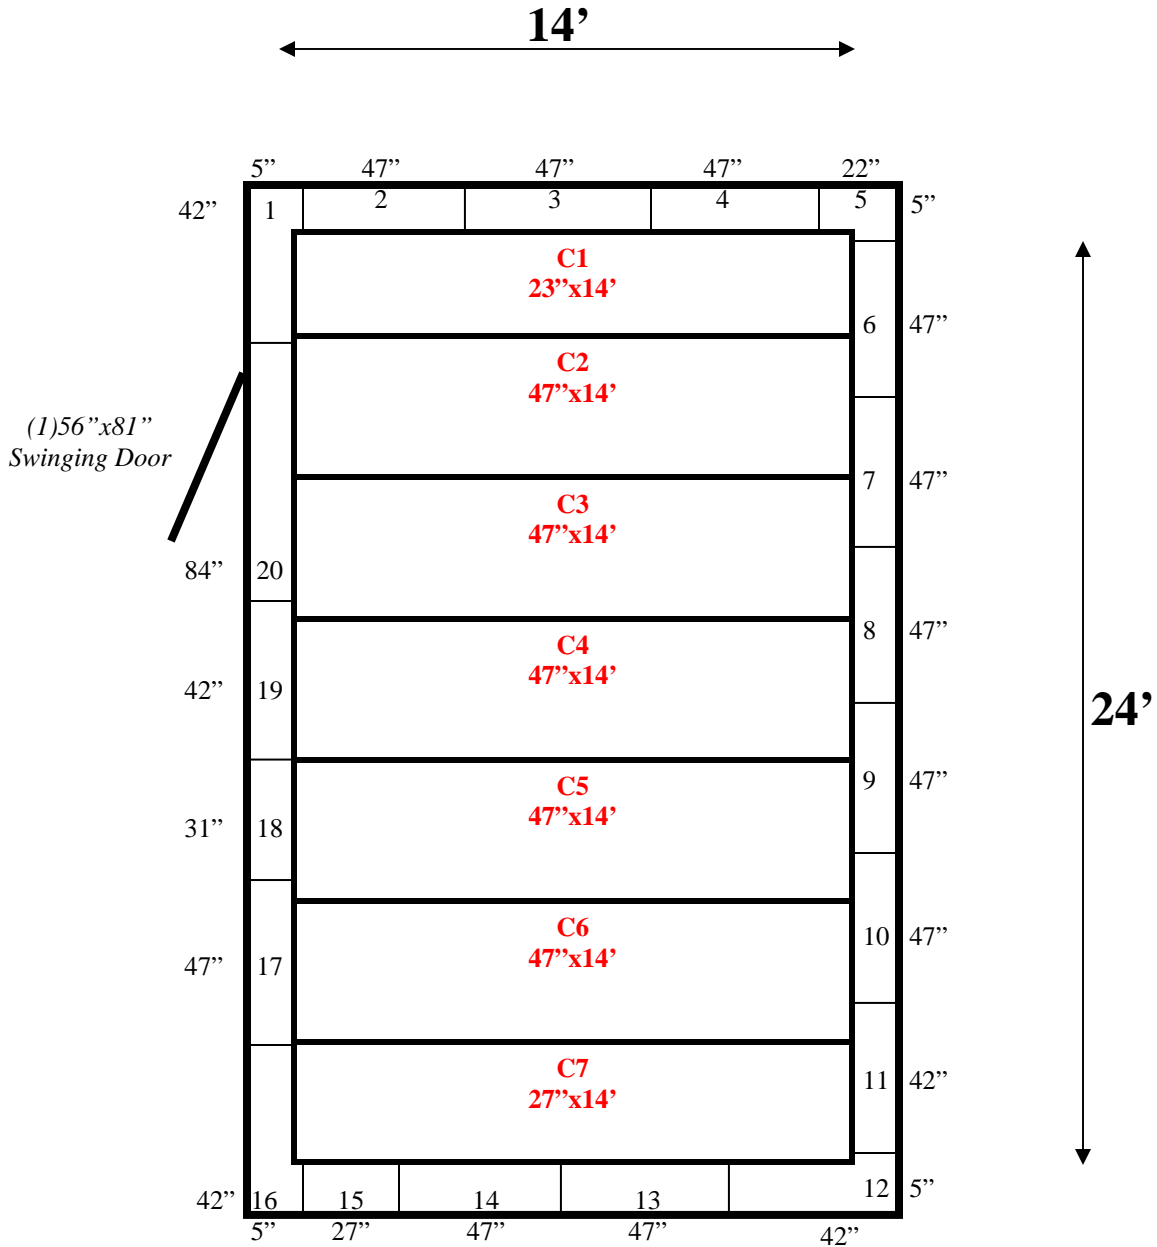

**14' x 24' x 8'6" H
Walk-In Cooler or Walk-In Freezer
Wall & Ceiling Panels Diagram**

120-09
Black Red

REFRIGERATION SUPERSTORE

World's Largest Inventory

New & Used Walk-In/ Drive-In Coolers/ Freezers/ Refrigeration Systems