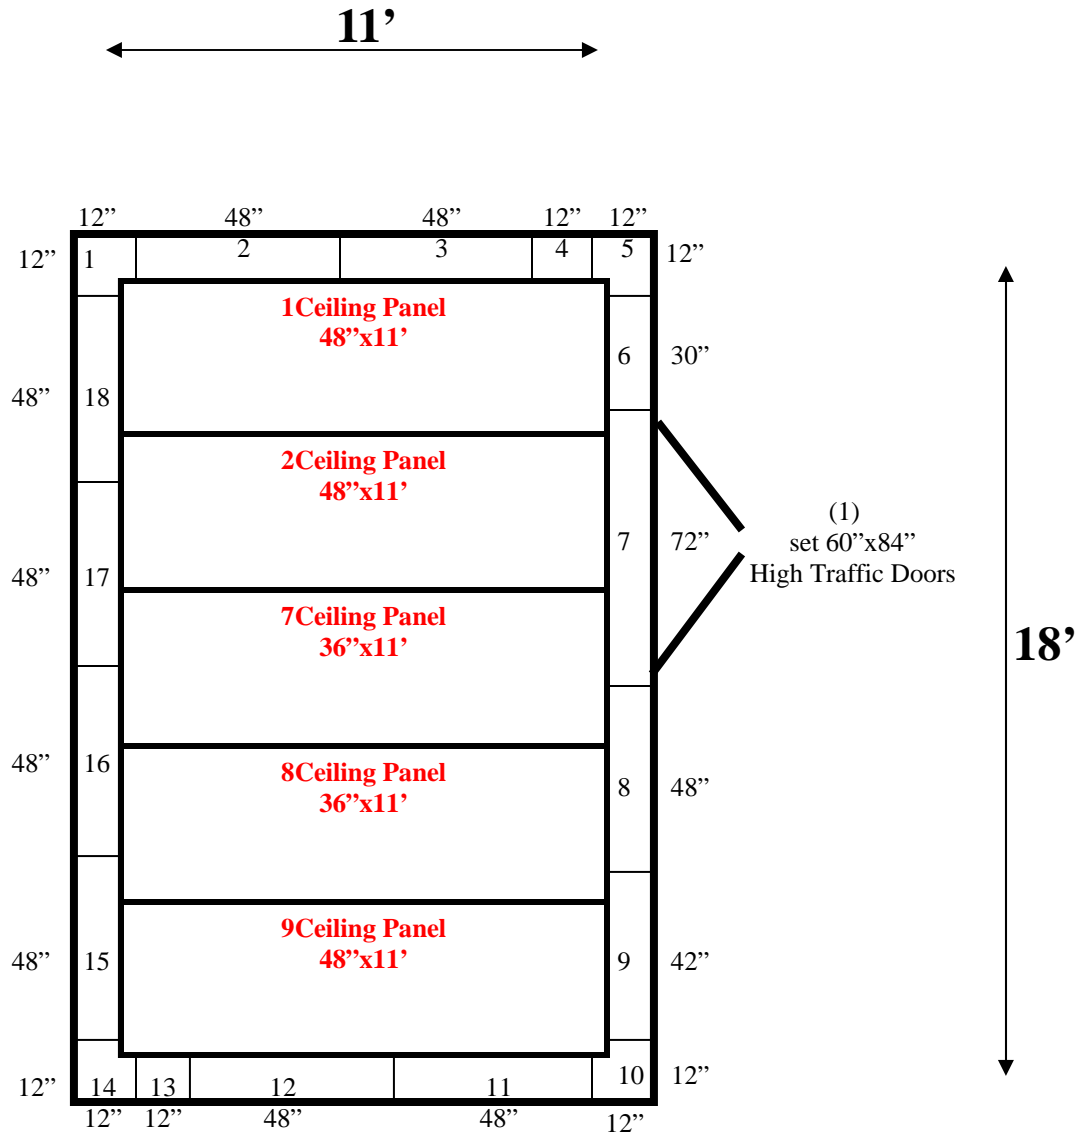

**11' x 18' x 10'4" H
Walk-In Cooler or Walk-In Freezer
Wall & Ceiling Panels Diagram**

119-09
Red

REFRIGERATION SUPERSTORE

World's Largest Inventory

New & Used Walk-In/ Drive-In Coolers/ Freezers/ Refrigeration Systems

1423 Planeview Drive, Oshkosh, WI 54904 Tel (920) 231-1711 Fax (920) 231-1701 www.barrinc.com

**11' x 18' x 10'4" H
Walk-In Cooler or Walk-In Freezer**

119-09
Red