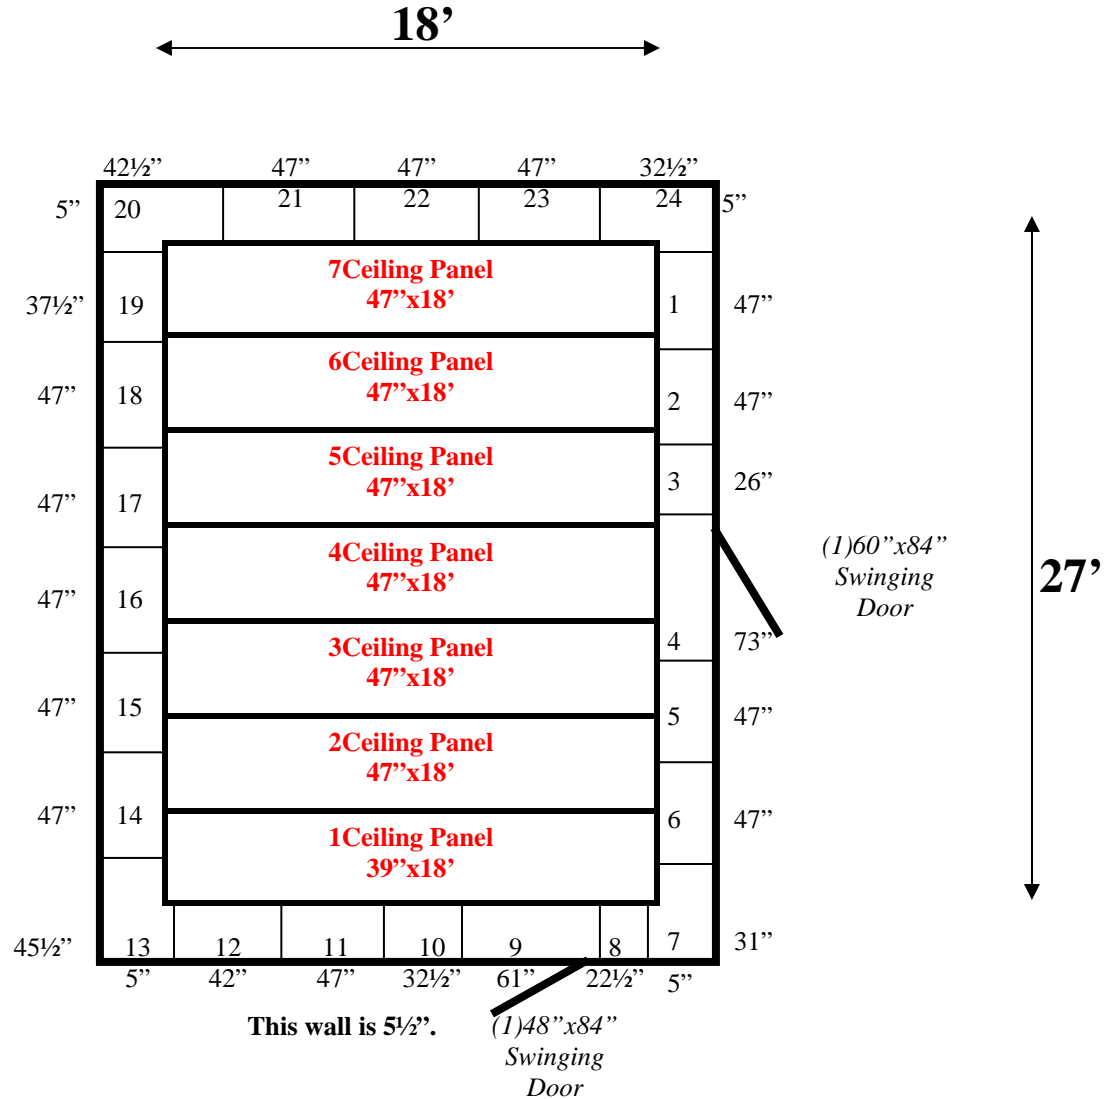

## 18' x 27' x 9'4" H Walk-In Cooler or Walk-In Freezer Wall & Ceiling Panels Diagram

124-09  
Black

**REFRIGERATION SUPERSTORE**

*World's Largest Inventory*

*New & Used Walk-In/ Drive-In Coolers/ Freezers/ Refrigeration Systems*

1423 Planeview Drive, Oshkosh, WI 54904 Tel (920) 231-1711 Fax (920) 231-1701 [www.barrinc.com](http://www.barrinc.com)

**18' x 27' x 9'4" H  
Walk-In Cooler or Walk-In Freezer**

124-09  
Black