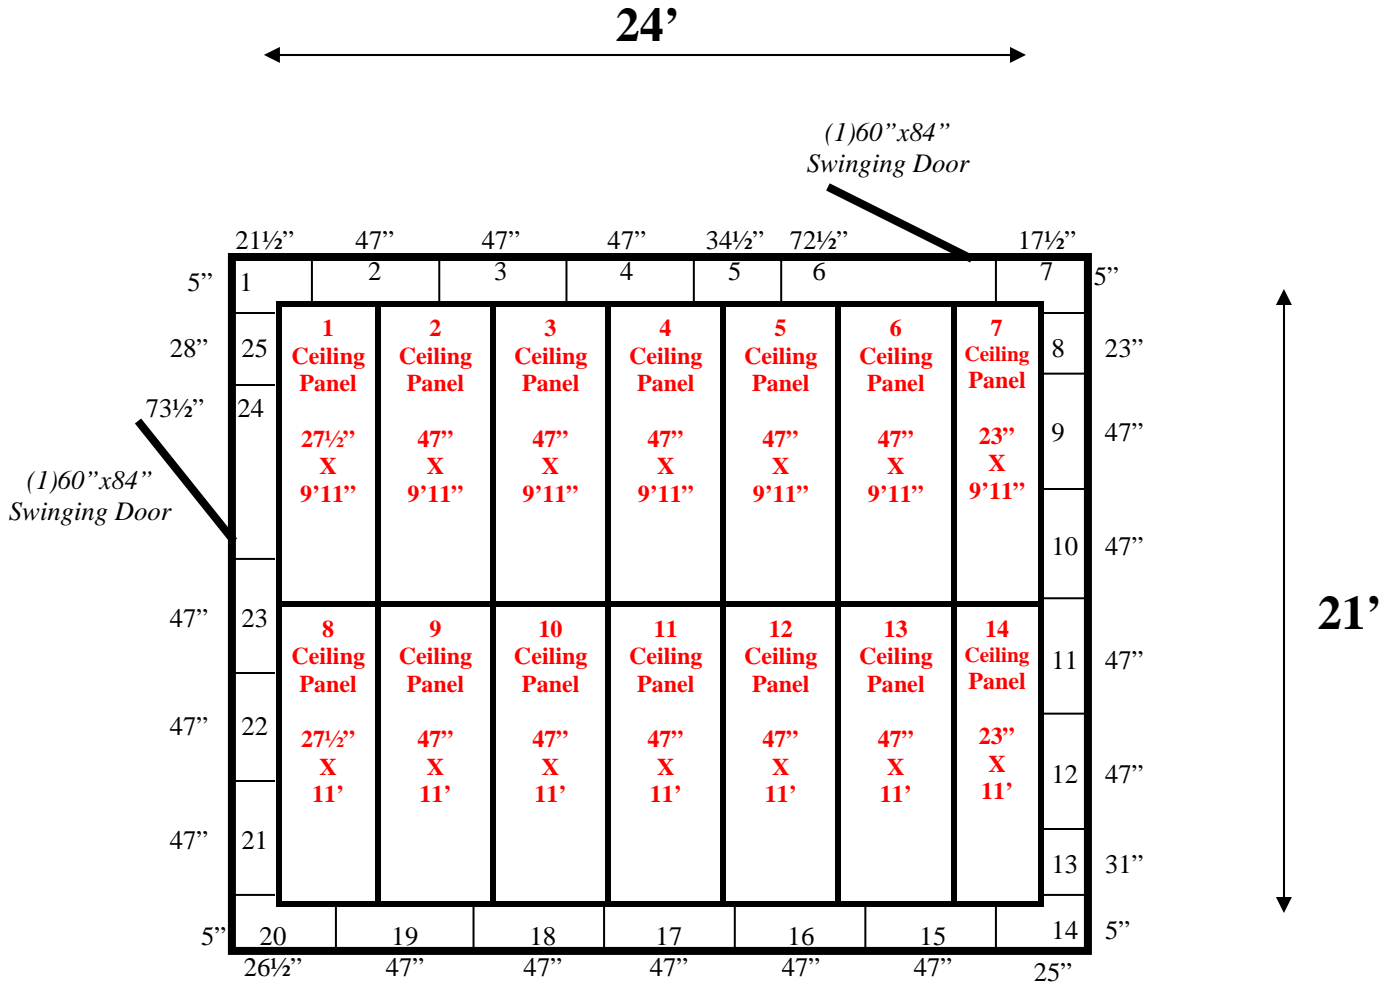

Ceiling Support: Hangers

21' x 24' x 9'4" H
Walk-In Cooler or Walk-In Freezer
Wall & Ceiling Panels Diagram

123-09
Silver

REFRIGERATION SUPERSTORE

World's Largest Inventory

New & Used Walk-In/ Drive-In Coolers/ Freezers/ Refrigeration Systems