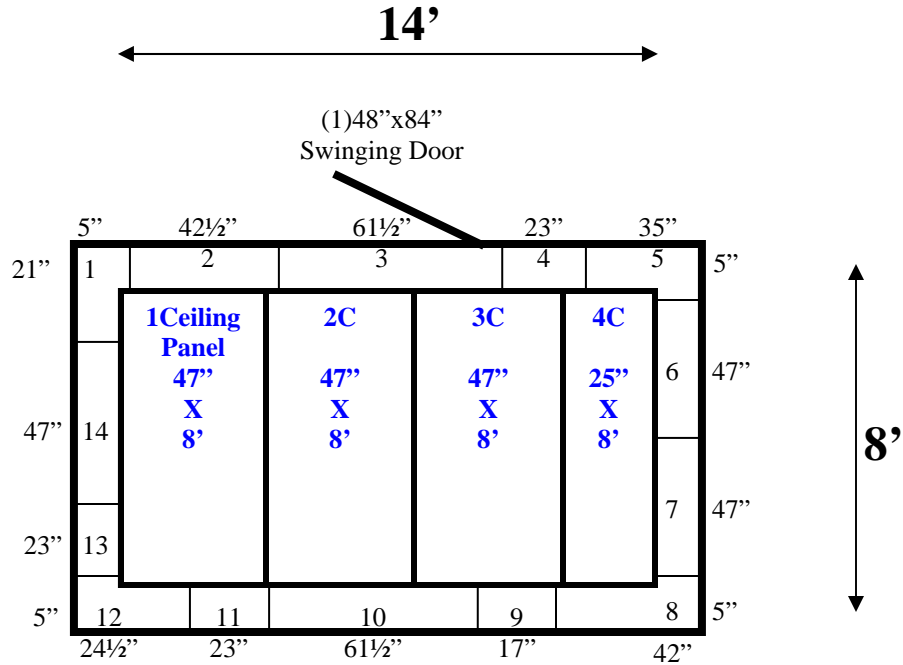

**8' x 14' x 8'6" H
Walk-In Cooler or Walk-In Freezer
Wall & Ceiling Panels Diagram**

120-09
Gray

REFRIGERATION SUPERSTORE

World's Largest Inventory

New & Used Walk-In/ Drive-In Coolers/ Freezers/ Refrigeration Systems