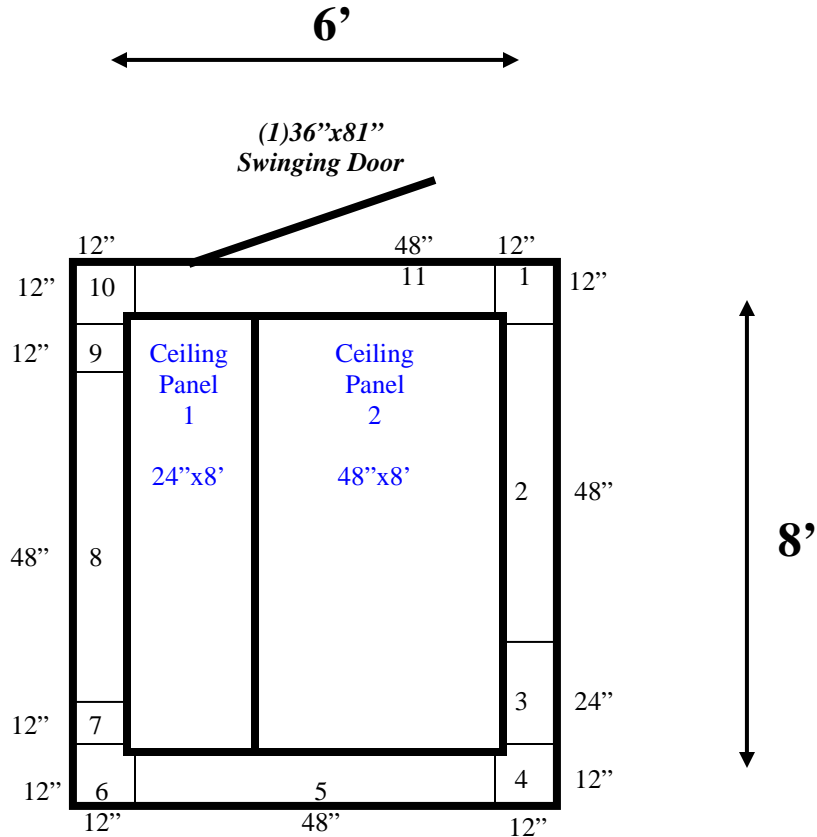

*Ceiling Panel 1 needs to be flashed down.*

*May need to flash all of ceiling.*

*2"x2" Inside. 2"x6" Outside.*

**6' x 8' x 8'4" H  
Walk-In Cooler or Walk-In Freezer  
Wall & Ceiling Panels Diagram**

119-09  
Grey

**6' x 8' x 8'4" H  
Walk-In Cooler or Walk-In Freezer**

119-09  
Grey