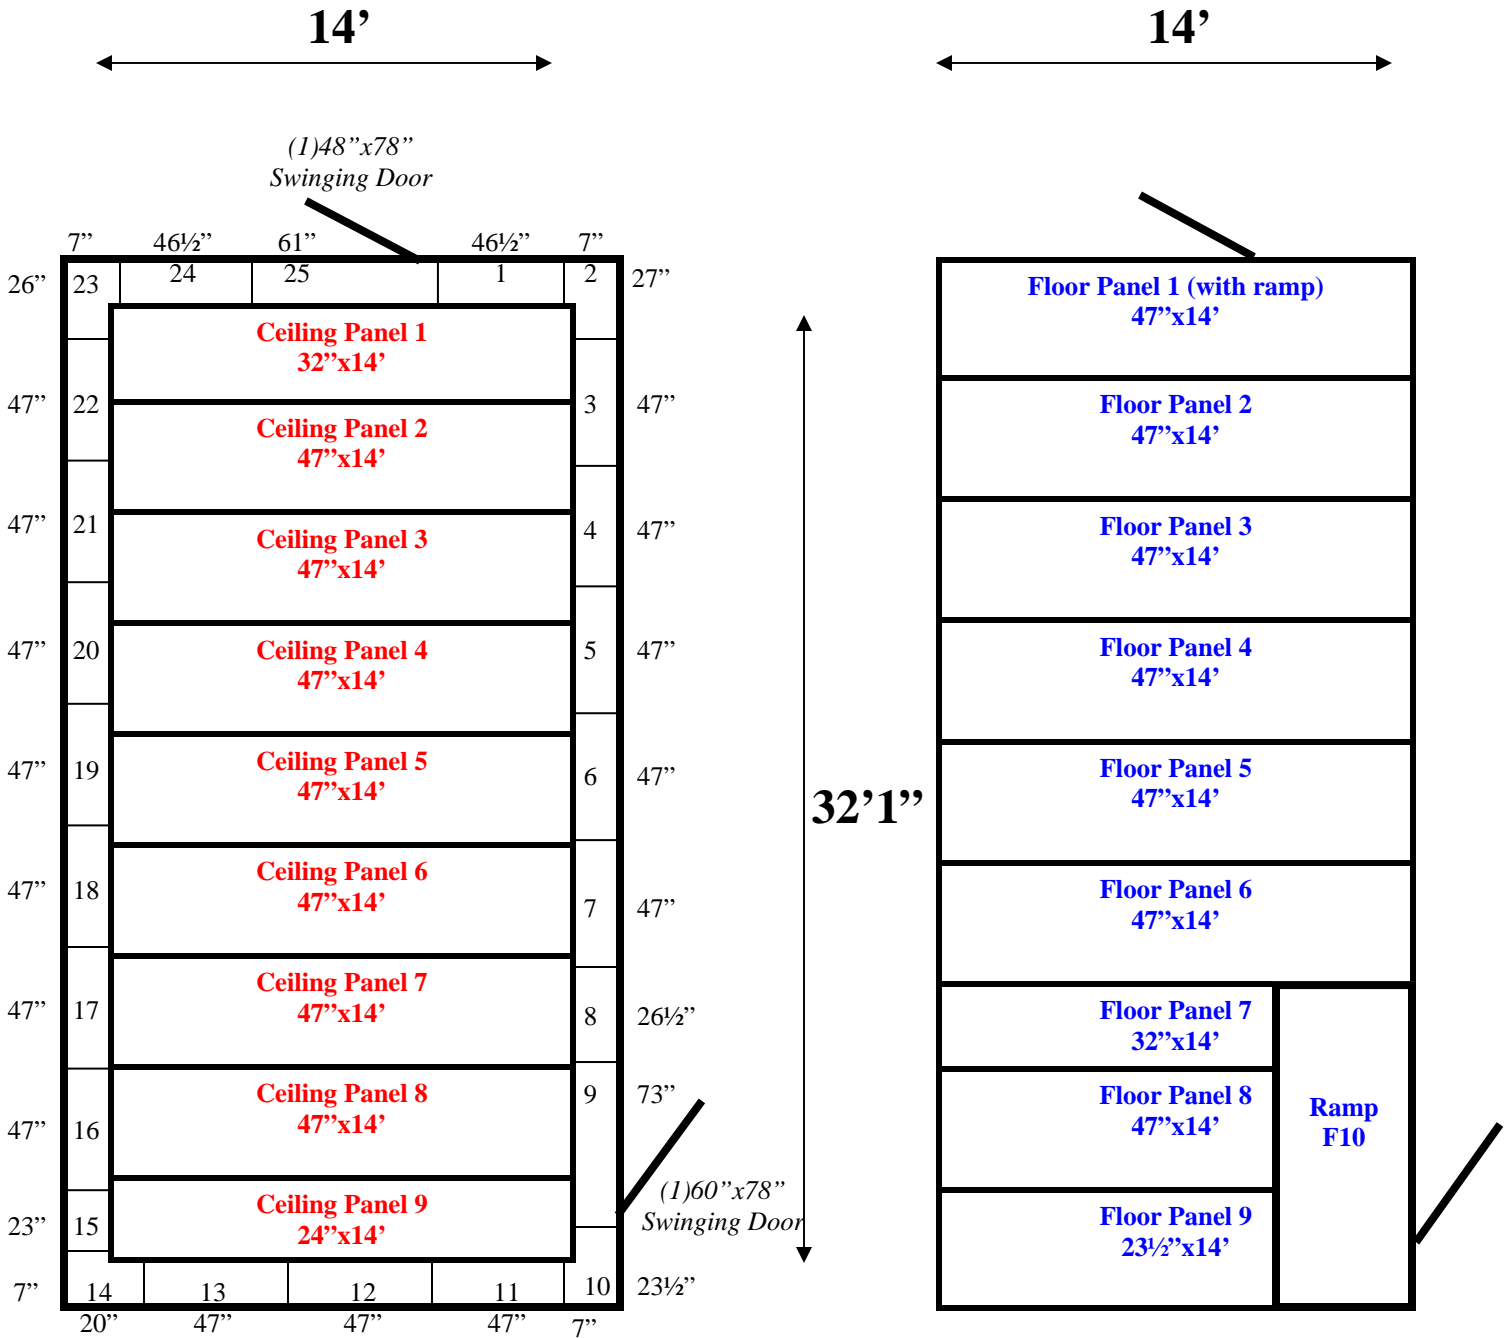

**14' x 32'1" x 9'1" H
Walk-In Freezer with Floor
Wall, Ceiling & Floor Panels Diagram**

120-09
Purple

REFRIGERATION SUPERSTORE

World's Largest Inventory

New & Used Walk-In/ Drive-In Coolers/ Freezers/ Refrigeration Systems

1423 Planeview Drive, Oshkosh, WI 54904 Tel (920) 231-1711 Fax (920) 231-1701 www.barrinc.com

**14' x 32'1" x 9'1" H
Walk-In Freezer with Floor**

120-09
Purple