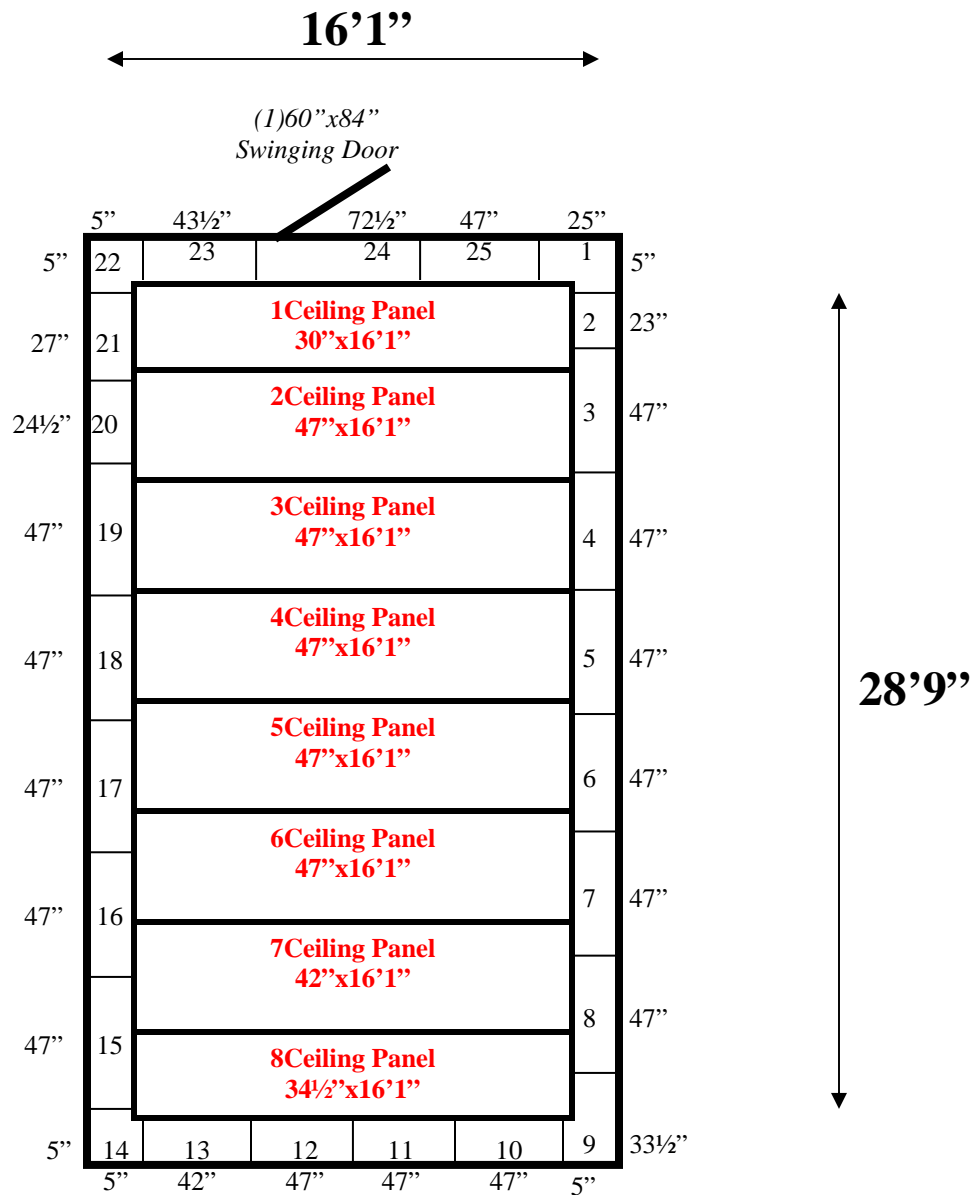

16'1" x 28'9" x 9'4" H
Walk-In Cooler or Walk-In Freezer
Wall & Ceiling Panels Diagram

123-09
 Red

REFRIGERATION SUPERSTORE

World's Largest Inventory

New & Used Walk-In/ Drive-In Coolers/ Freezers/ Refrigeration Systems

1423 Planeview Drive, Oshkosh, WI 54904 Tel (920) 231-1711 Fax (920) 231-1701 www.barrinc.com

16'1" x 28'9" x 9'4" H
Walk-In Cooler or Walk-In Freezer

123-09
Red