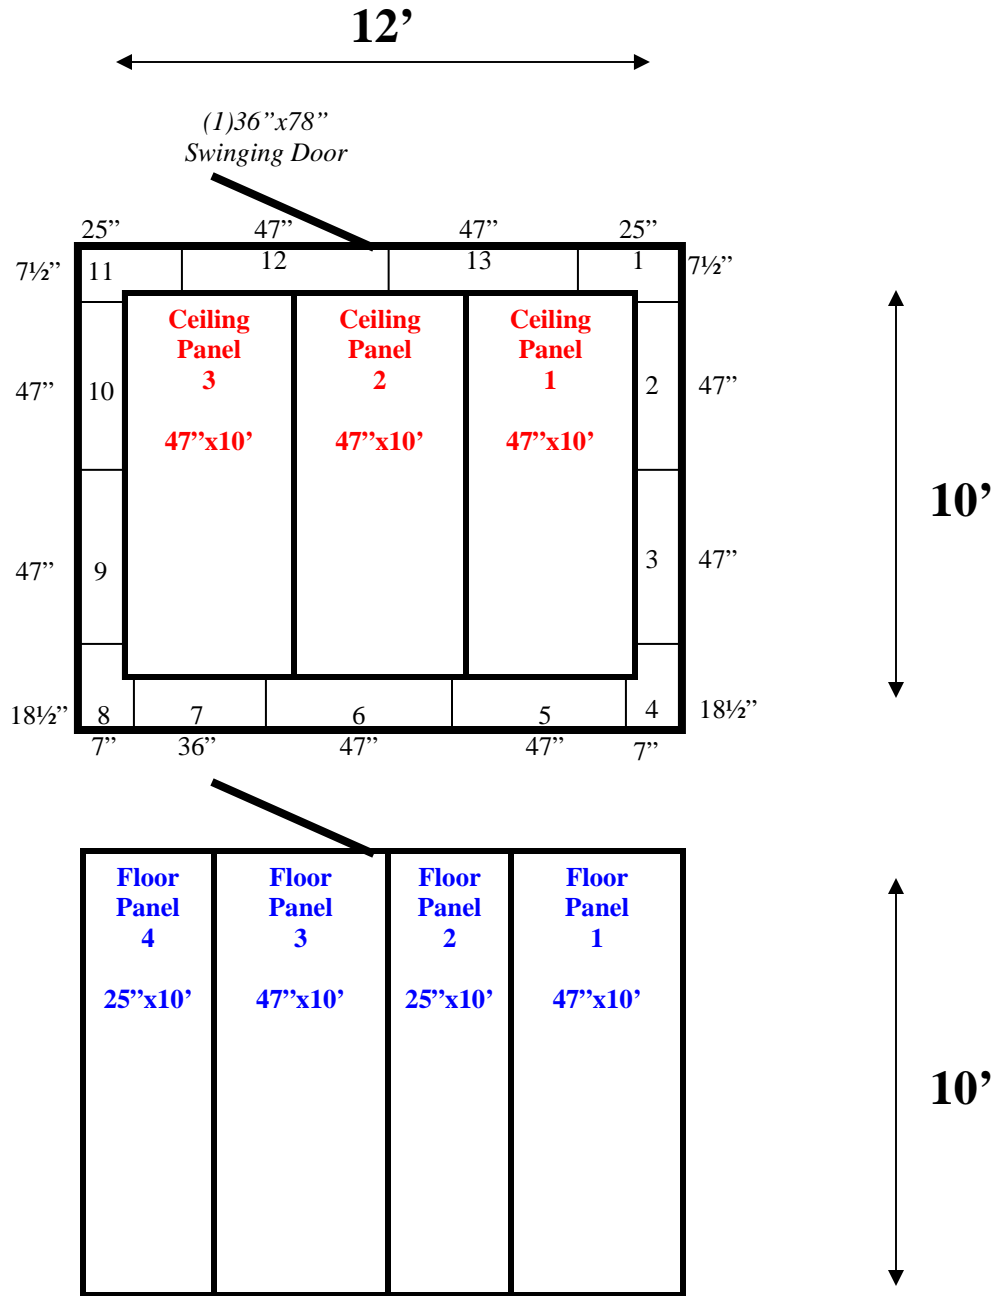

**10' x 12' x 8'6" H
Walk-In Freezer with Floor
Wall, Ceiling & Floor Panel Diagrams**

120-09
Red

REFRIGERATION SUPERSTORE

World's Largest Inventory

New & Used Walk-In/ Drive-In Coolers/ Freezers/ Refrigeration Systems

1423 Planeview Drive, Oshkosh, WI 54904 Tel (920) 231-1711 Fax (920) 231-1701 www.barrinc.com

**10" x 12' x 8'6" H
Walk-In Freezer With Floor**

120-09
Red