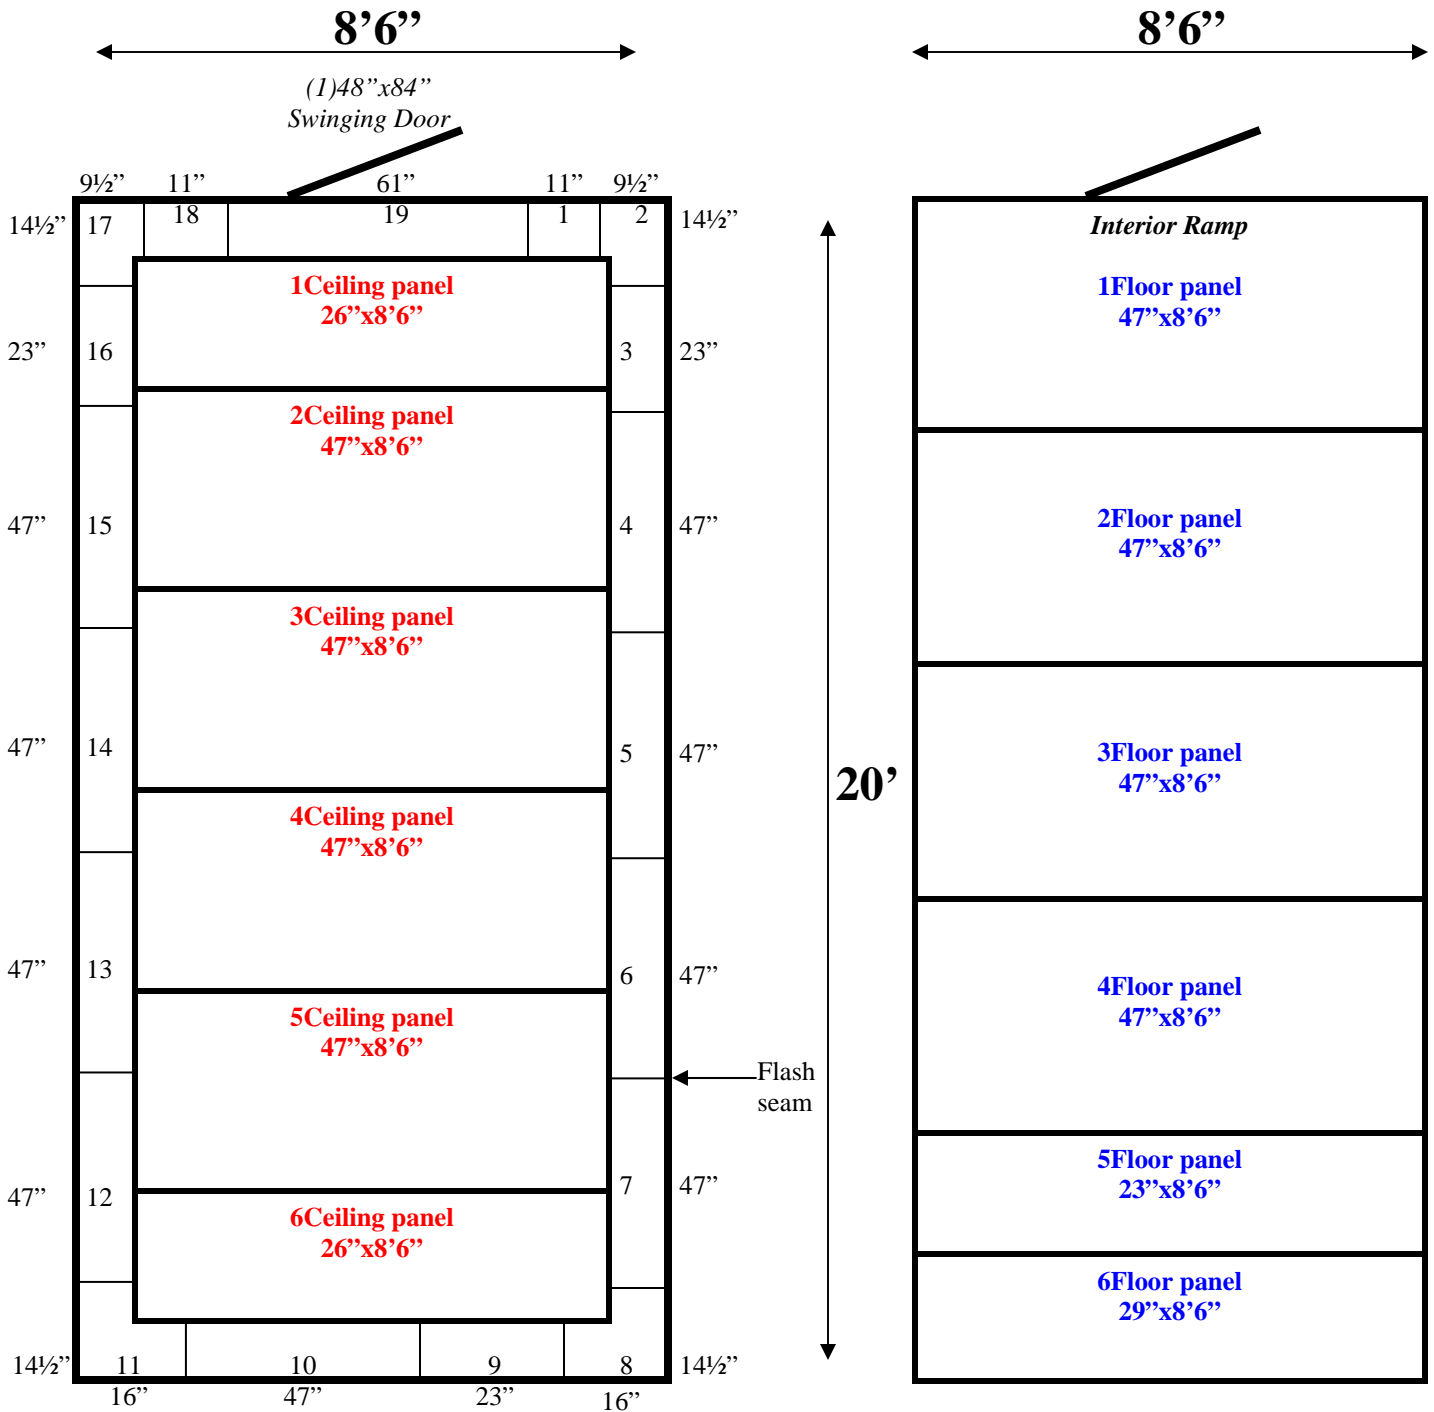

8'6" x 20' x 9'1" H
Walk-In Freezer With Floor
Wall, Ceiling & Floor Panel Diagrams

120-09
Black

REFRIGERATION SUPERSTORE

World's Largest Inventory

New & Used Walk-In/ Drive-In Coolers/ Freezers/ Refrigeration Systems

1423 Planeview Drive, Oshkosh, WI 54904 Tel (920) 231-1711 Fax (920) 231-1701 www.barrinc.com

**8'6" x 20' x 9'11" H
Walk-In Freezer With Floor**

120-09
Black