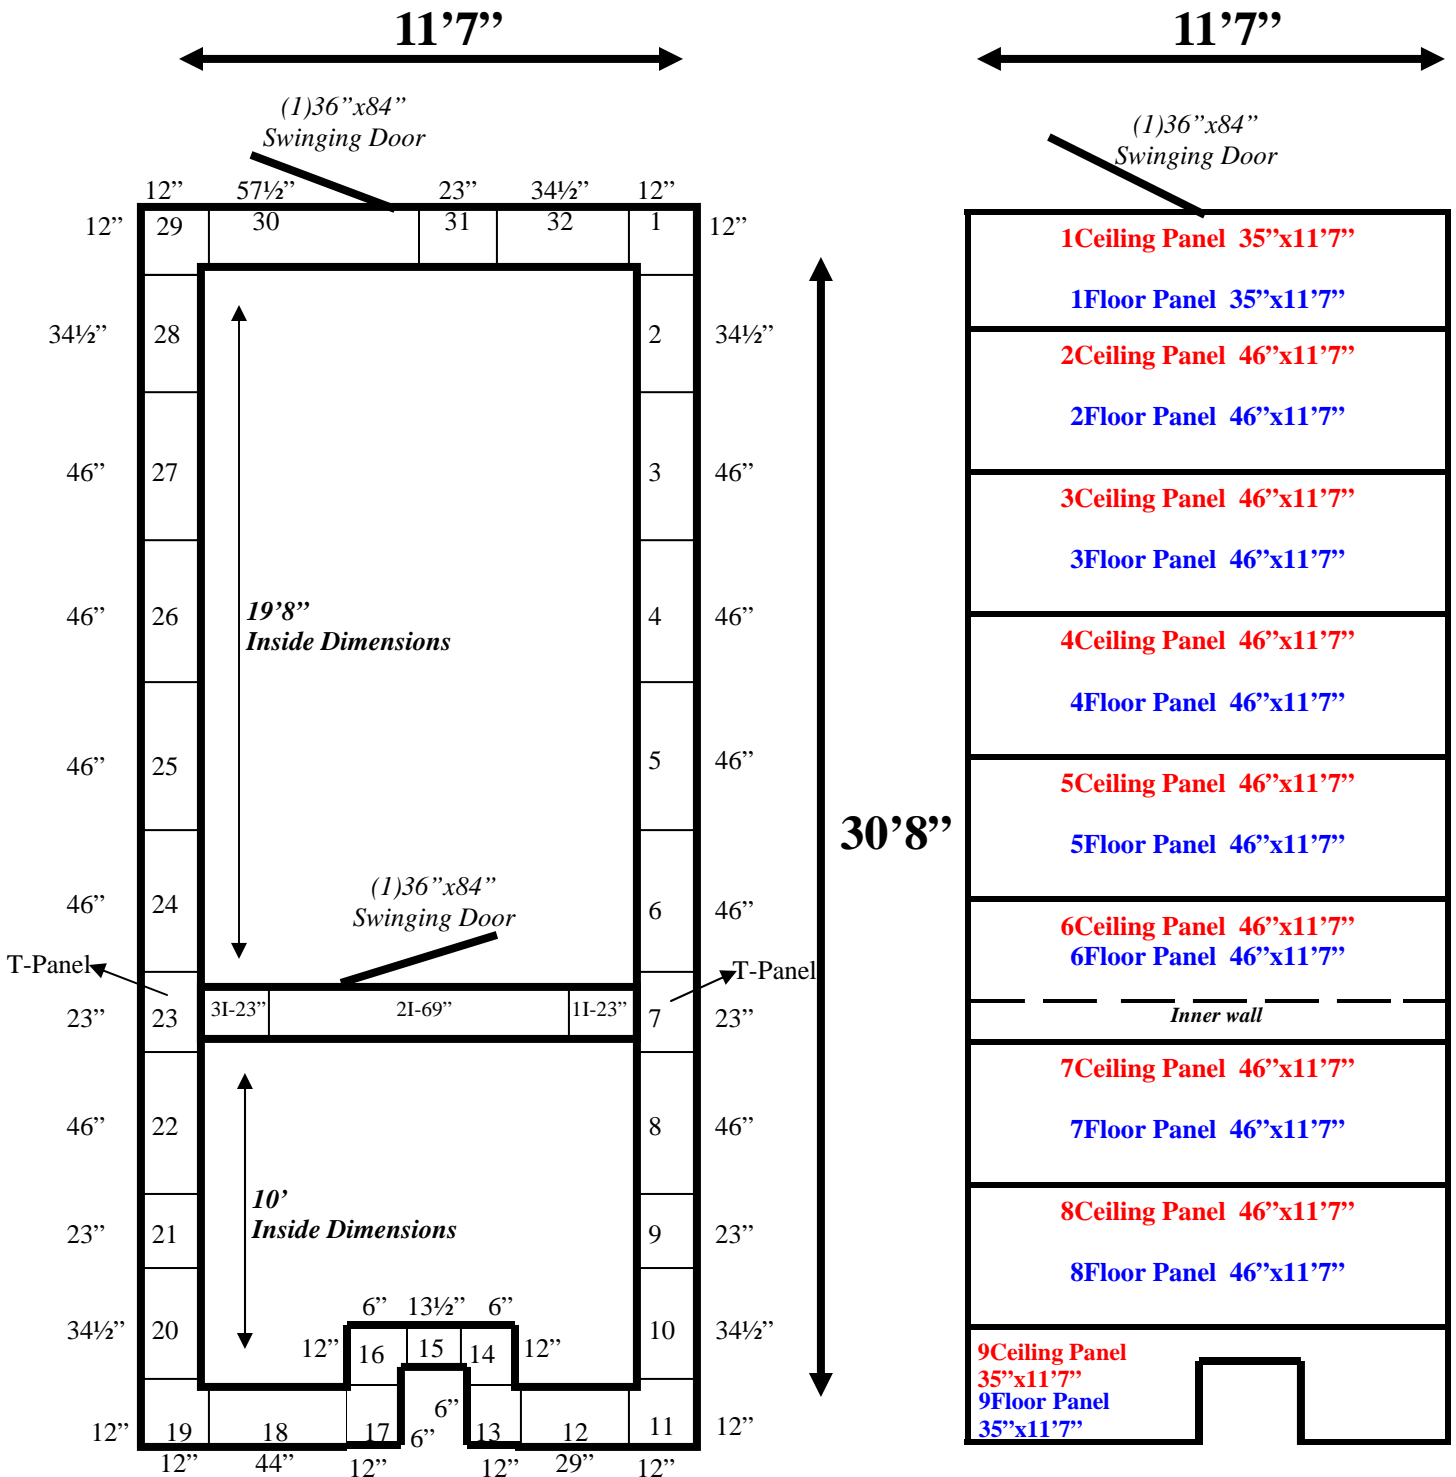

11'7" x 30'8" x 8'6" H
Combination Walk-In Cooler / Freezer With Floor
Wall, Ceiling & Floor Panel Diagrams

122-09
Green

REFRIGERATION SUPERSTORE

World's Largest Inventory

New & Used Walk-In/ Drive-In Coolers/ Freezers/ Refrigeration Systems

1423 Planeview Drive, Oshkosh, WI 54904 Tel (920) 231-1711 Fax (920) 231-1701 www.barrinc.com

11'7" x 30'8" x 8'6" H
Combination Walk-In Cooler / Freezer With Floor

122-09
Green