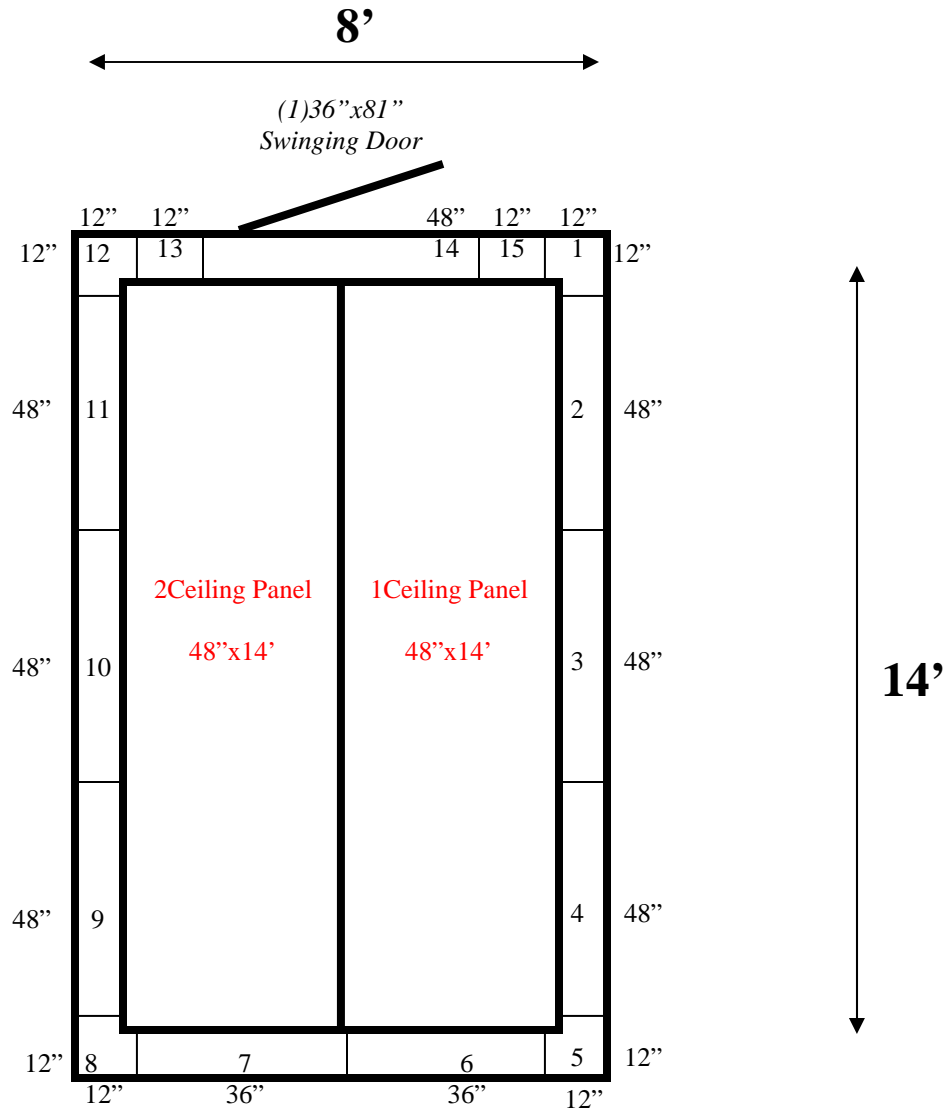

8' x 14' x 9'4" H
Walk-In Cooler or Walk-In Freezer
Wall & Ceiling Panels Diagram

126-09
Purple

REFRIGERATION SUPERSTORE

World's Largest Inventory

New & Used Walk-In/ Drive-In Coolers/ Freezers/ Refrigeration Systems