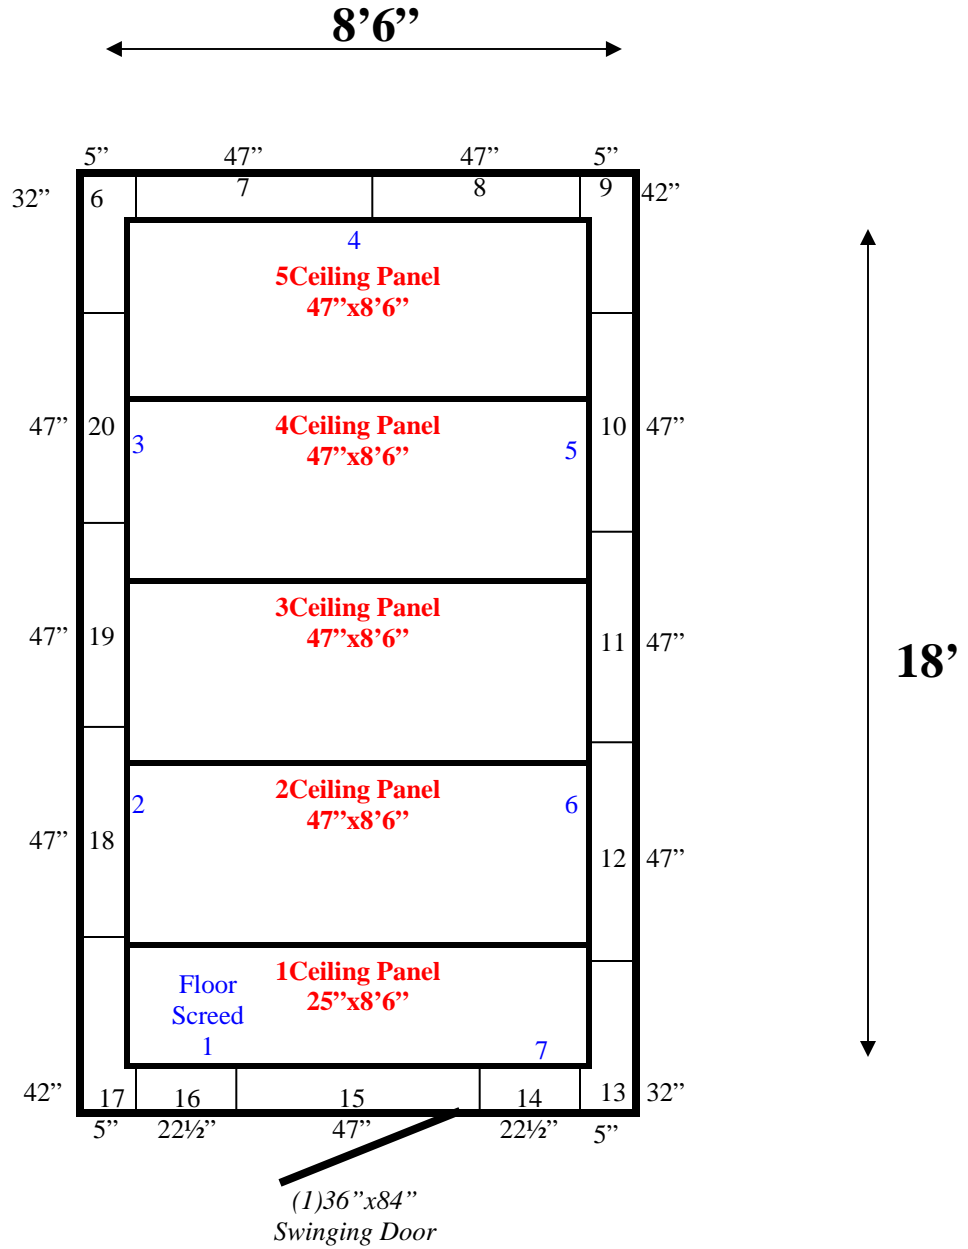

**8'6" x 18' x 9'4" H**  
**Walk-In Cooler or Walk-In Freezer**  
**Wall & Ceiling Panels Diagram**

123-09  
Green

**REFRIGERATION SUPERSTORE**

*World's Largest Inventory*

*New & Used Walk-In/ Drive-In Coolers/ Freezers/ Refrigeration Systems*

1423 Planeview Drive, Oshkosh, WI 54904 Tel (920) 231-1711 Fax (920) 231-1701 www.barrinc.com

**8'6" x 18' x 9'4" H  
Walk-In Cooler or Walk-In Freezer**

123-09  
Green